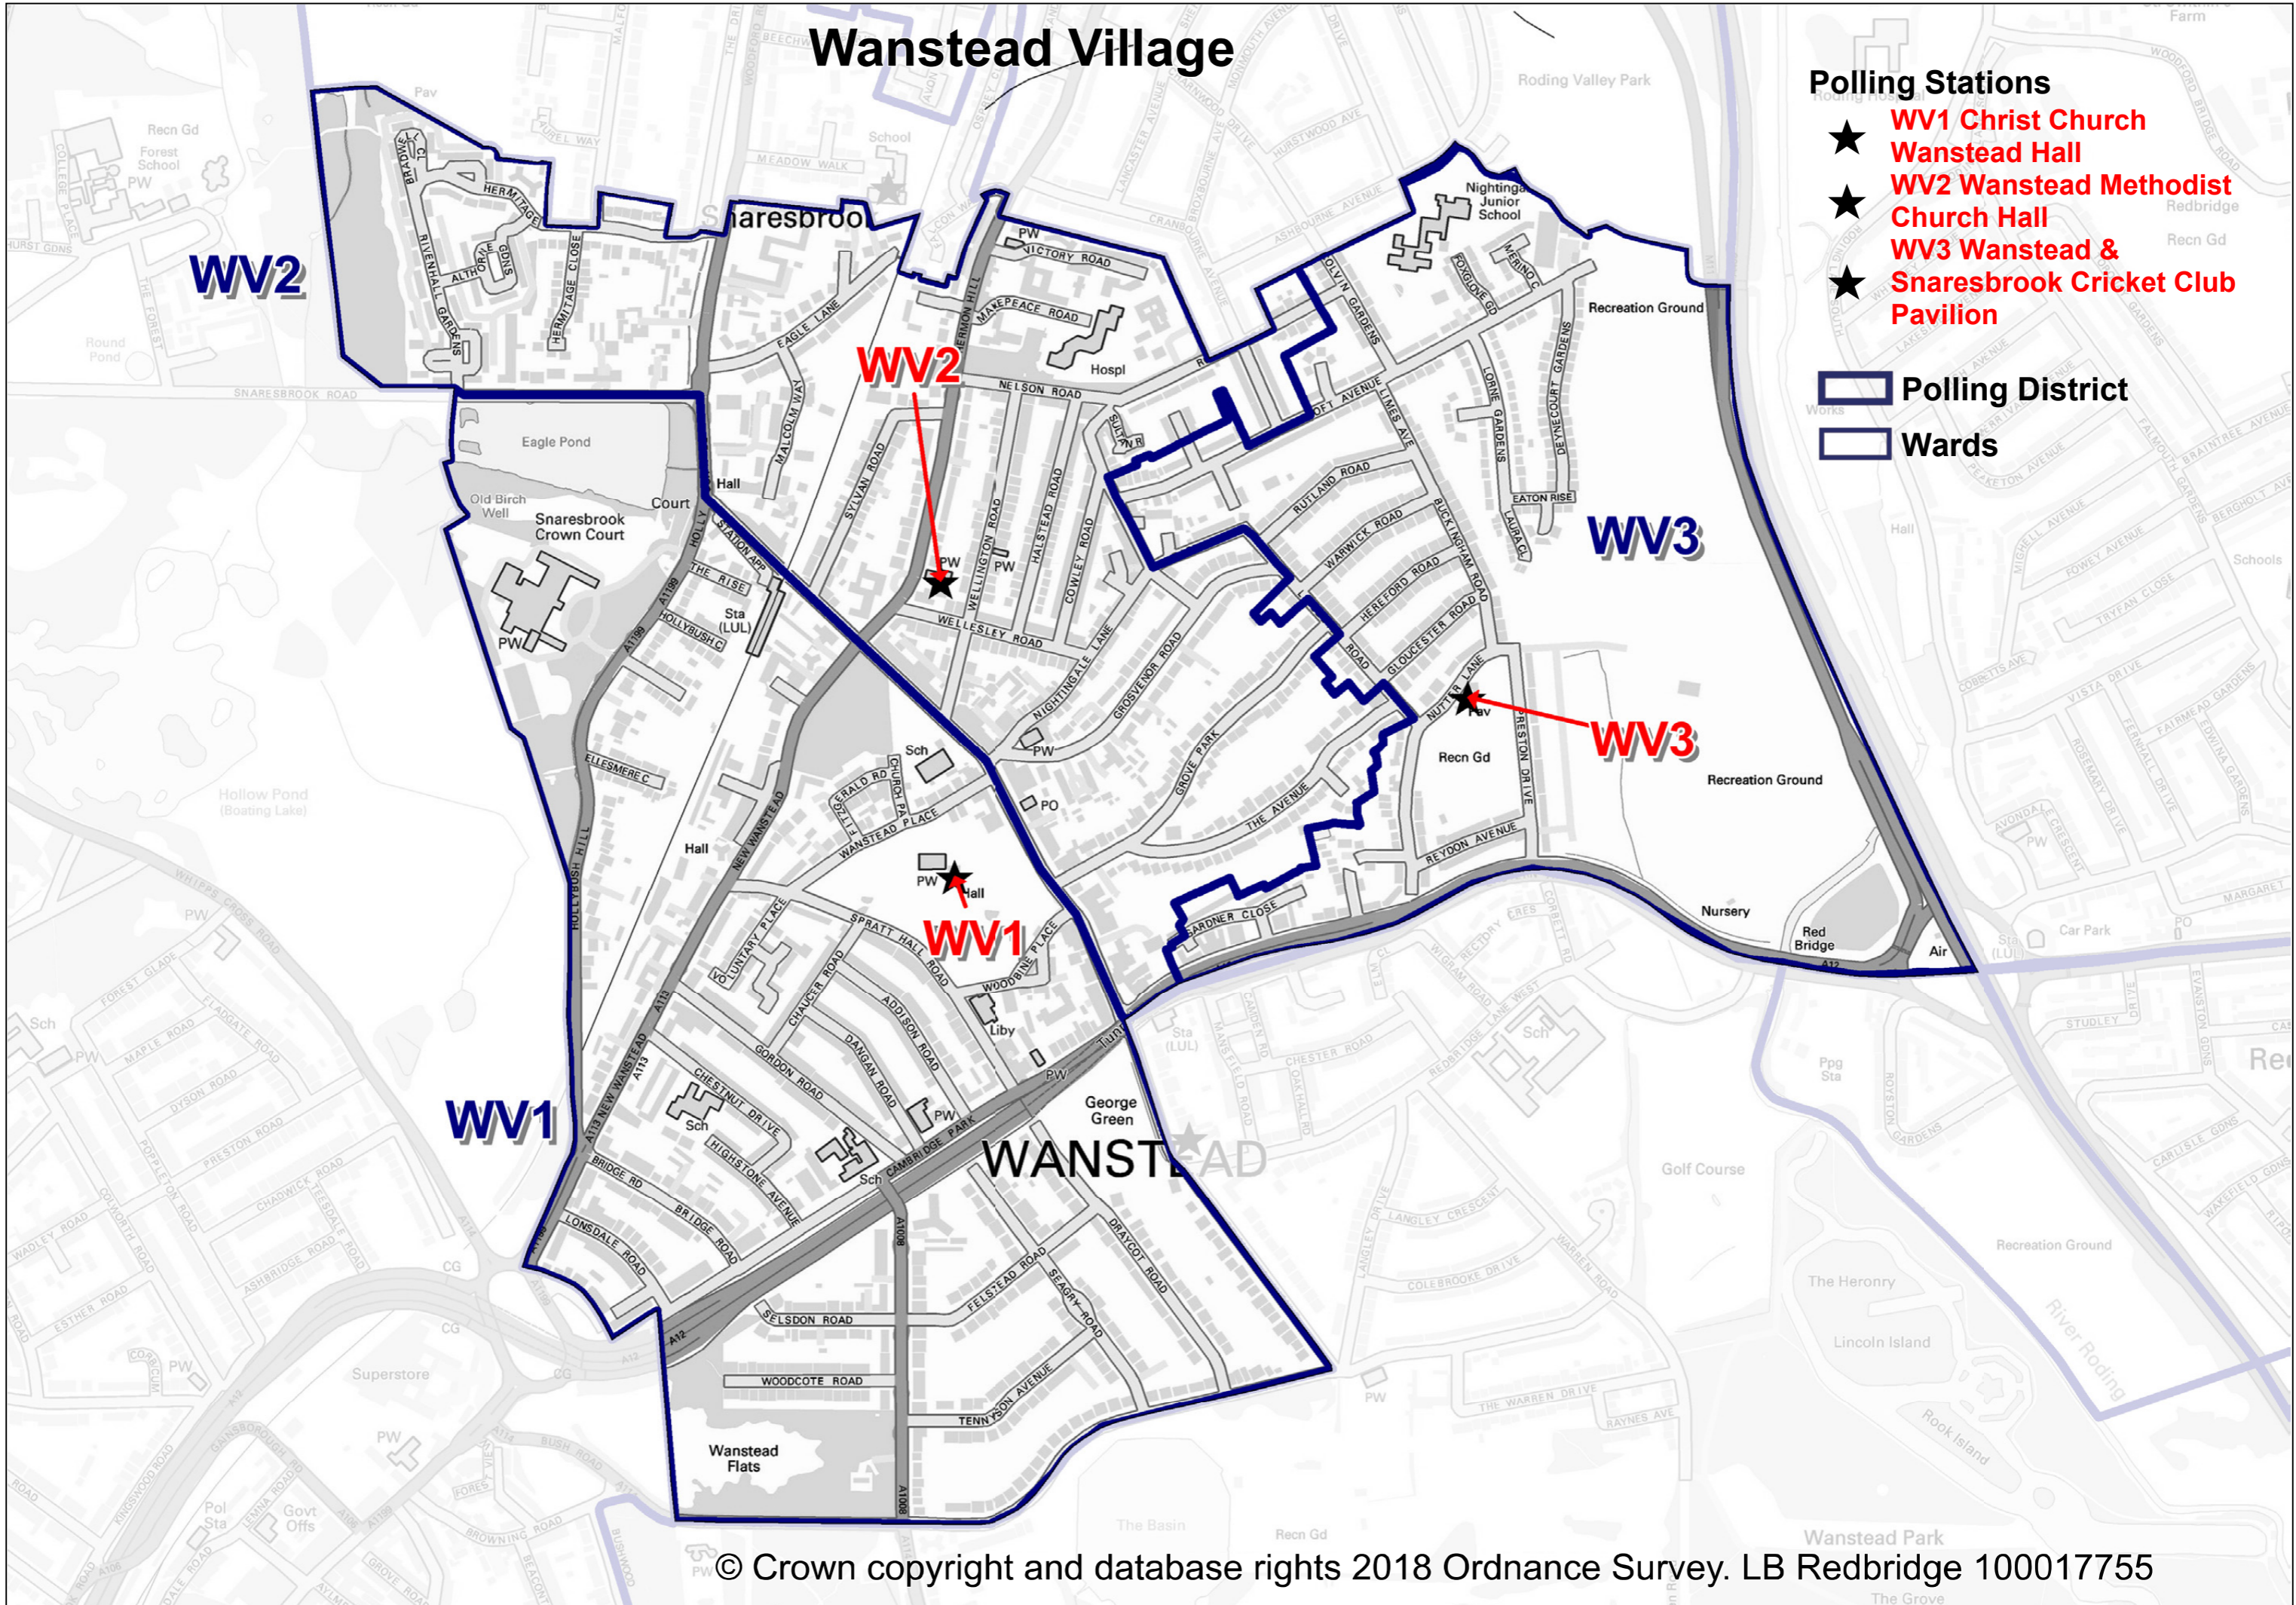

# Wanstead Village

- Polling Stations**
- ★ **WV1 Christ Church**
  - ★ **Wanstead Hall**
  - ★ **WV2 Wanstead Methodist Church Hall**
  - ★ **WV3 Wanstead & Snaresbrook Cricket Club Pavilion**

- ▭ **Polling District**
- ▭ **Wards**