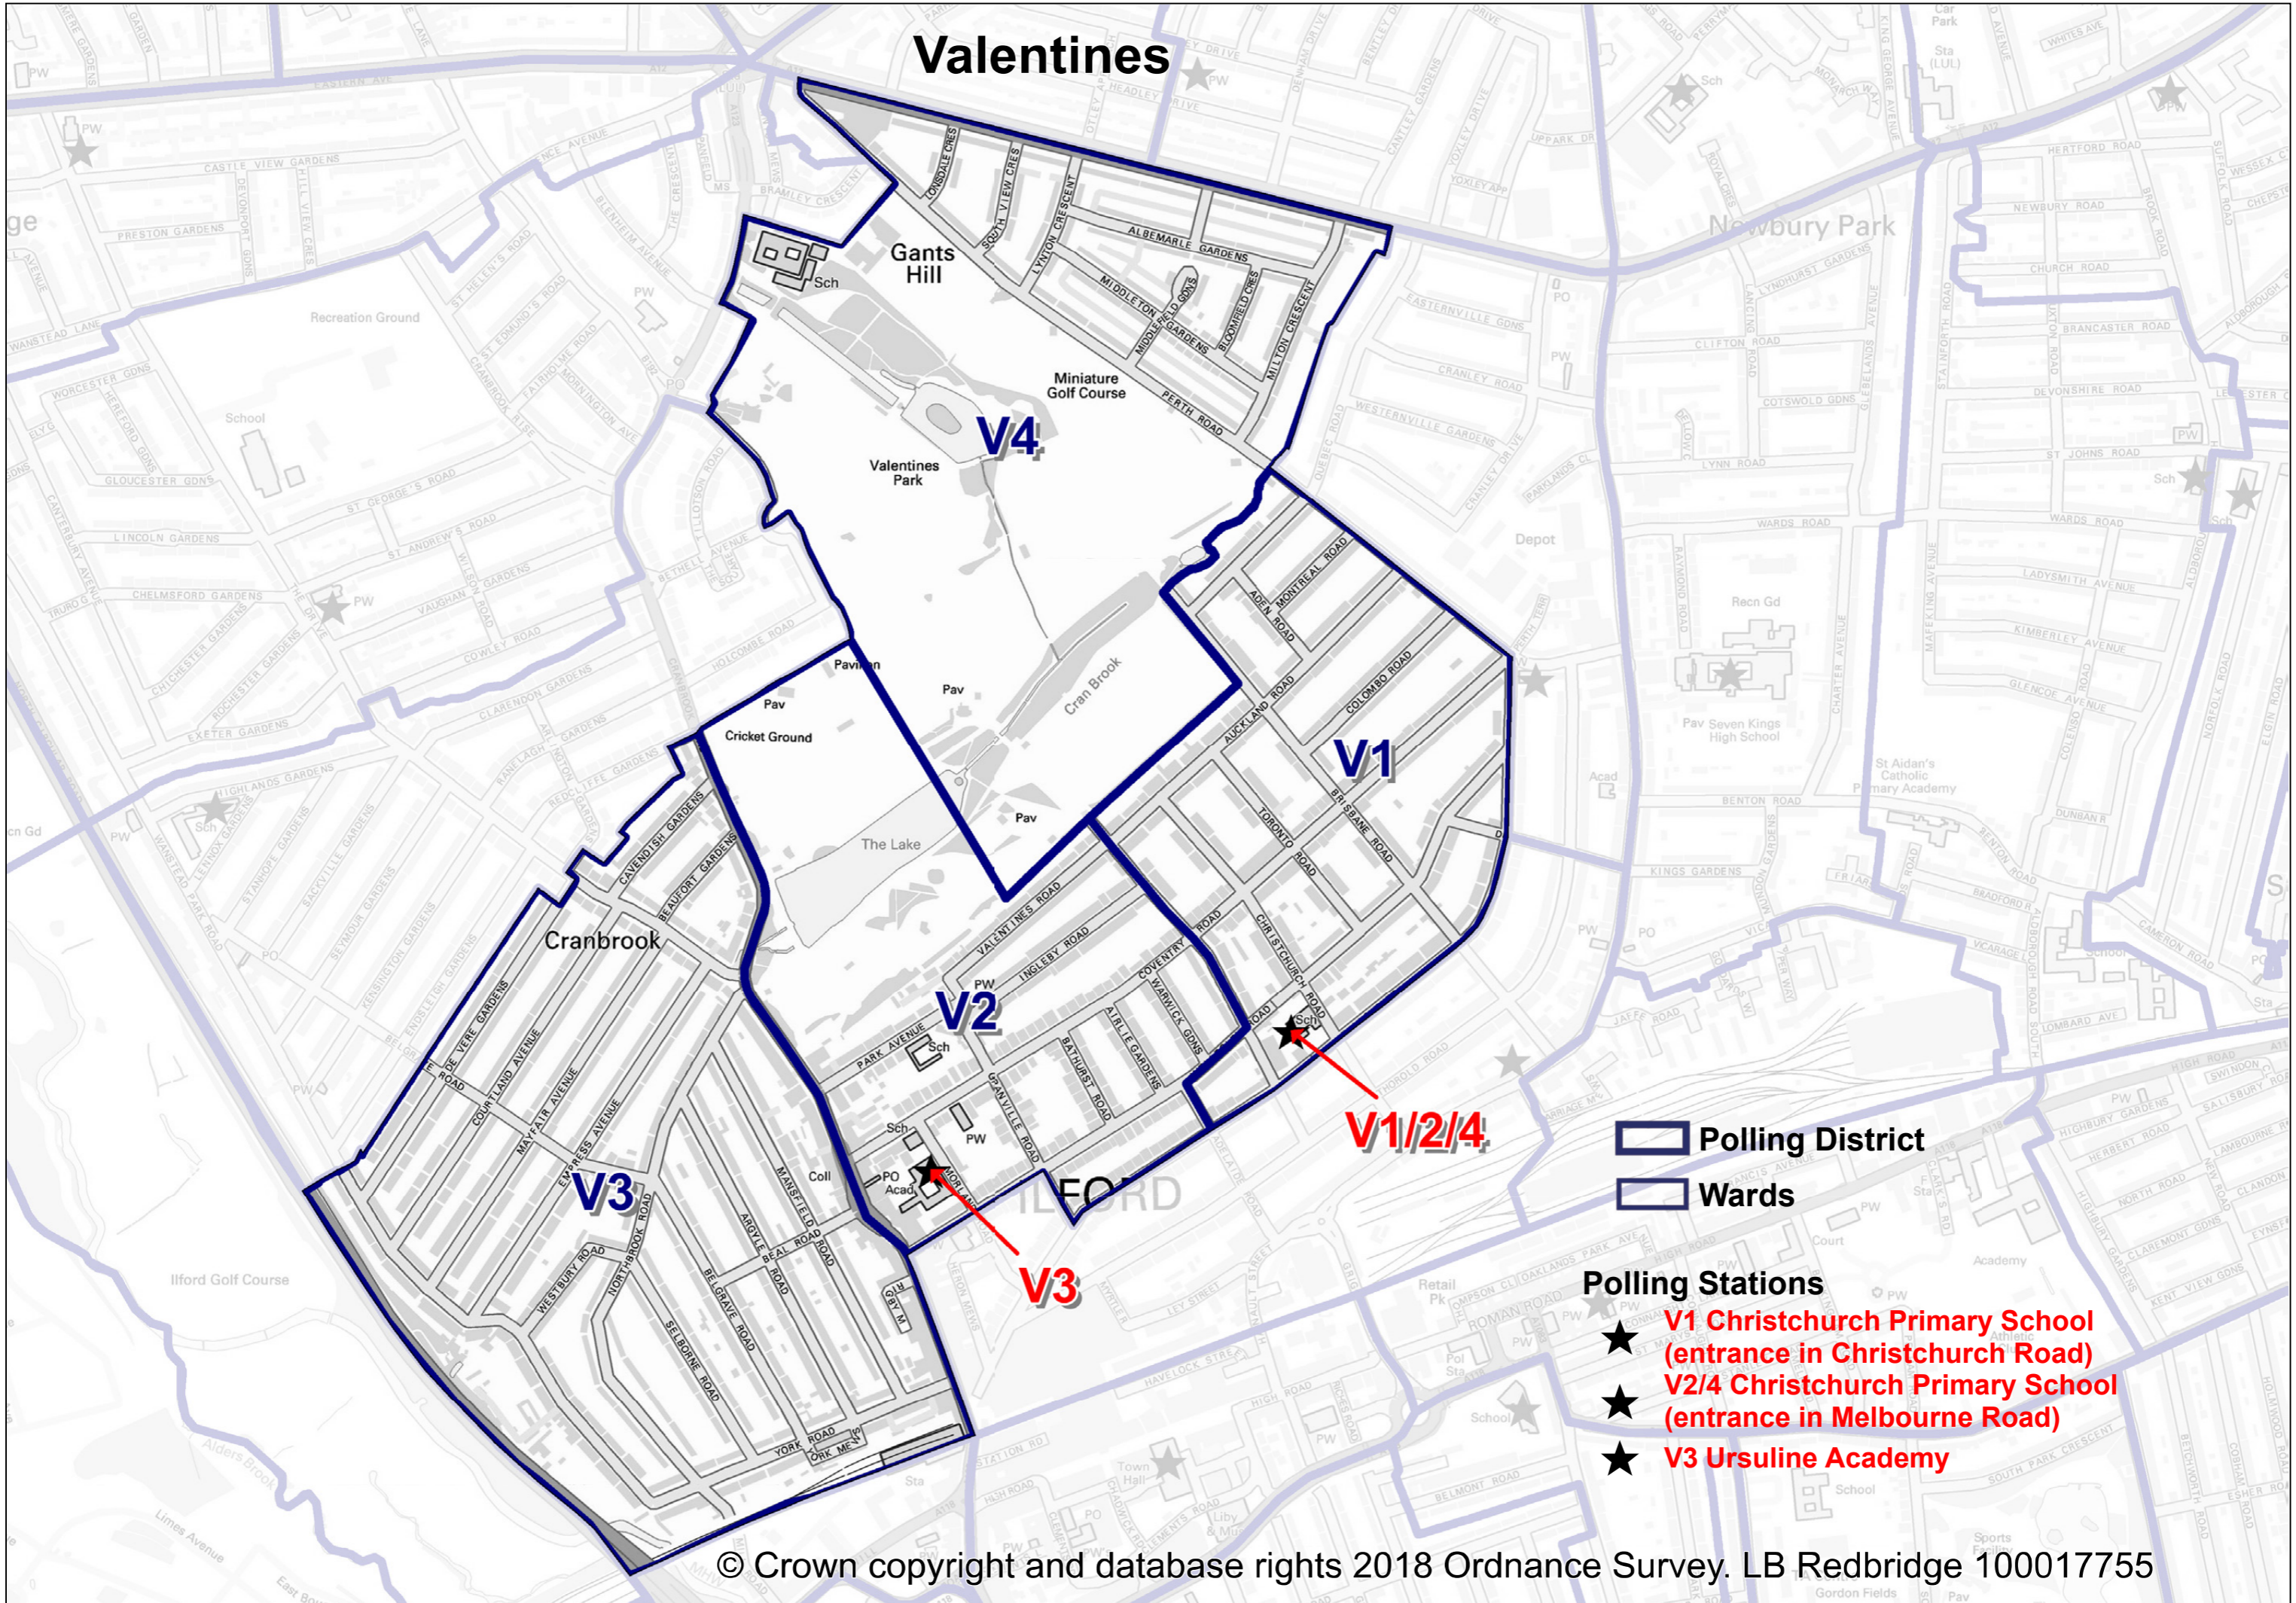

# Valentines

Polling District  
 Wards

**Polling Stations**  
★ **V1 Christchurch Primary School (entrance in Christchurch Road)**  
★ **V2/4 Christchurch Primary School (entrance in Melbourne Road)**  
★ **V3 Ursuline Academy**