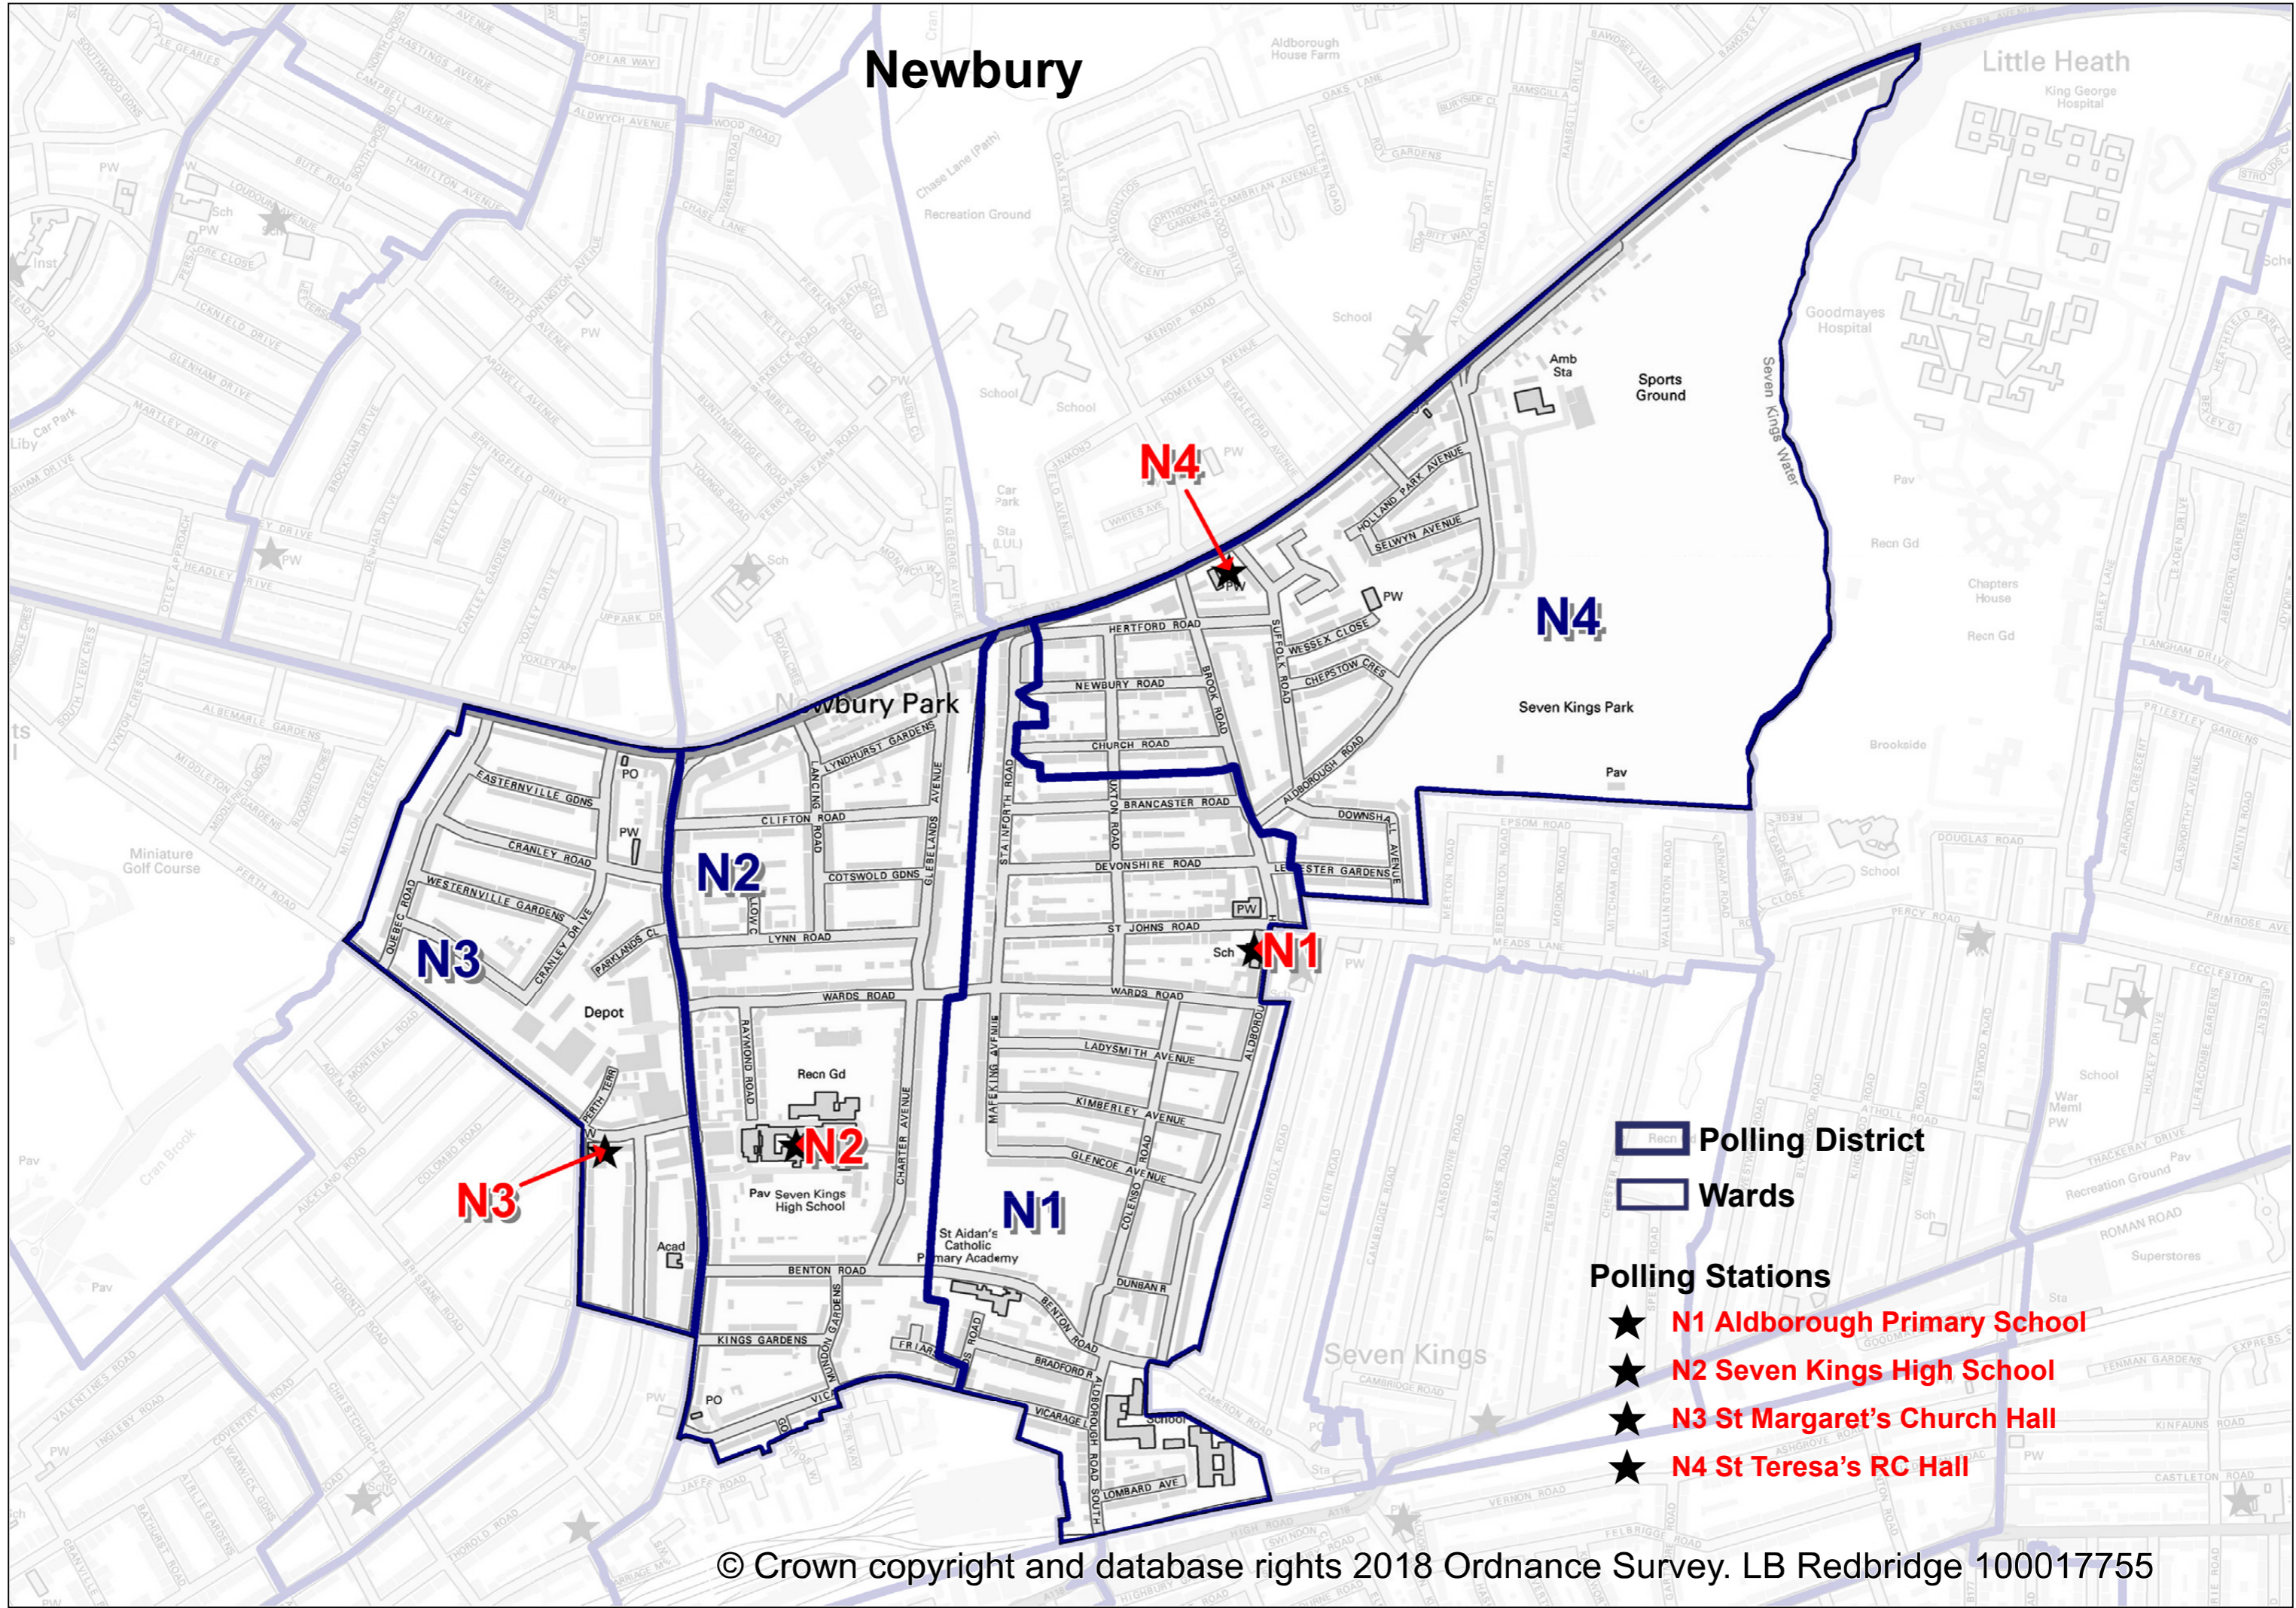

Newbury

 Polling District
 Wards

- Polling Stations**
- ★ N1 Aldborough Primary School
 - ★ N2 Seven Kings High School
 - ★ N3 St Margaret's Church Hall
 - ★ N4 St Teresa's RC Hall