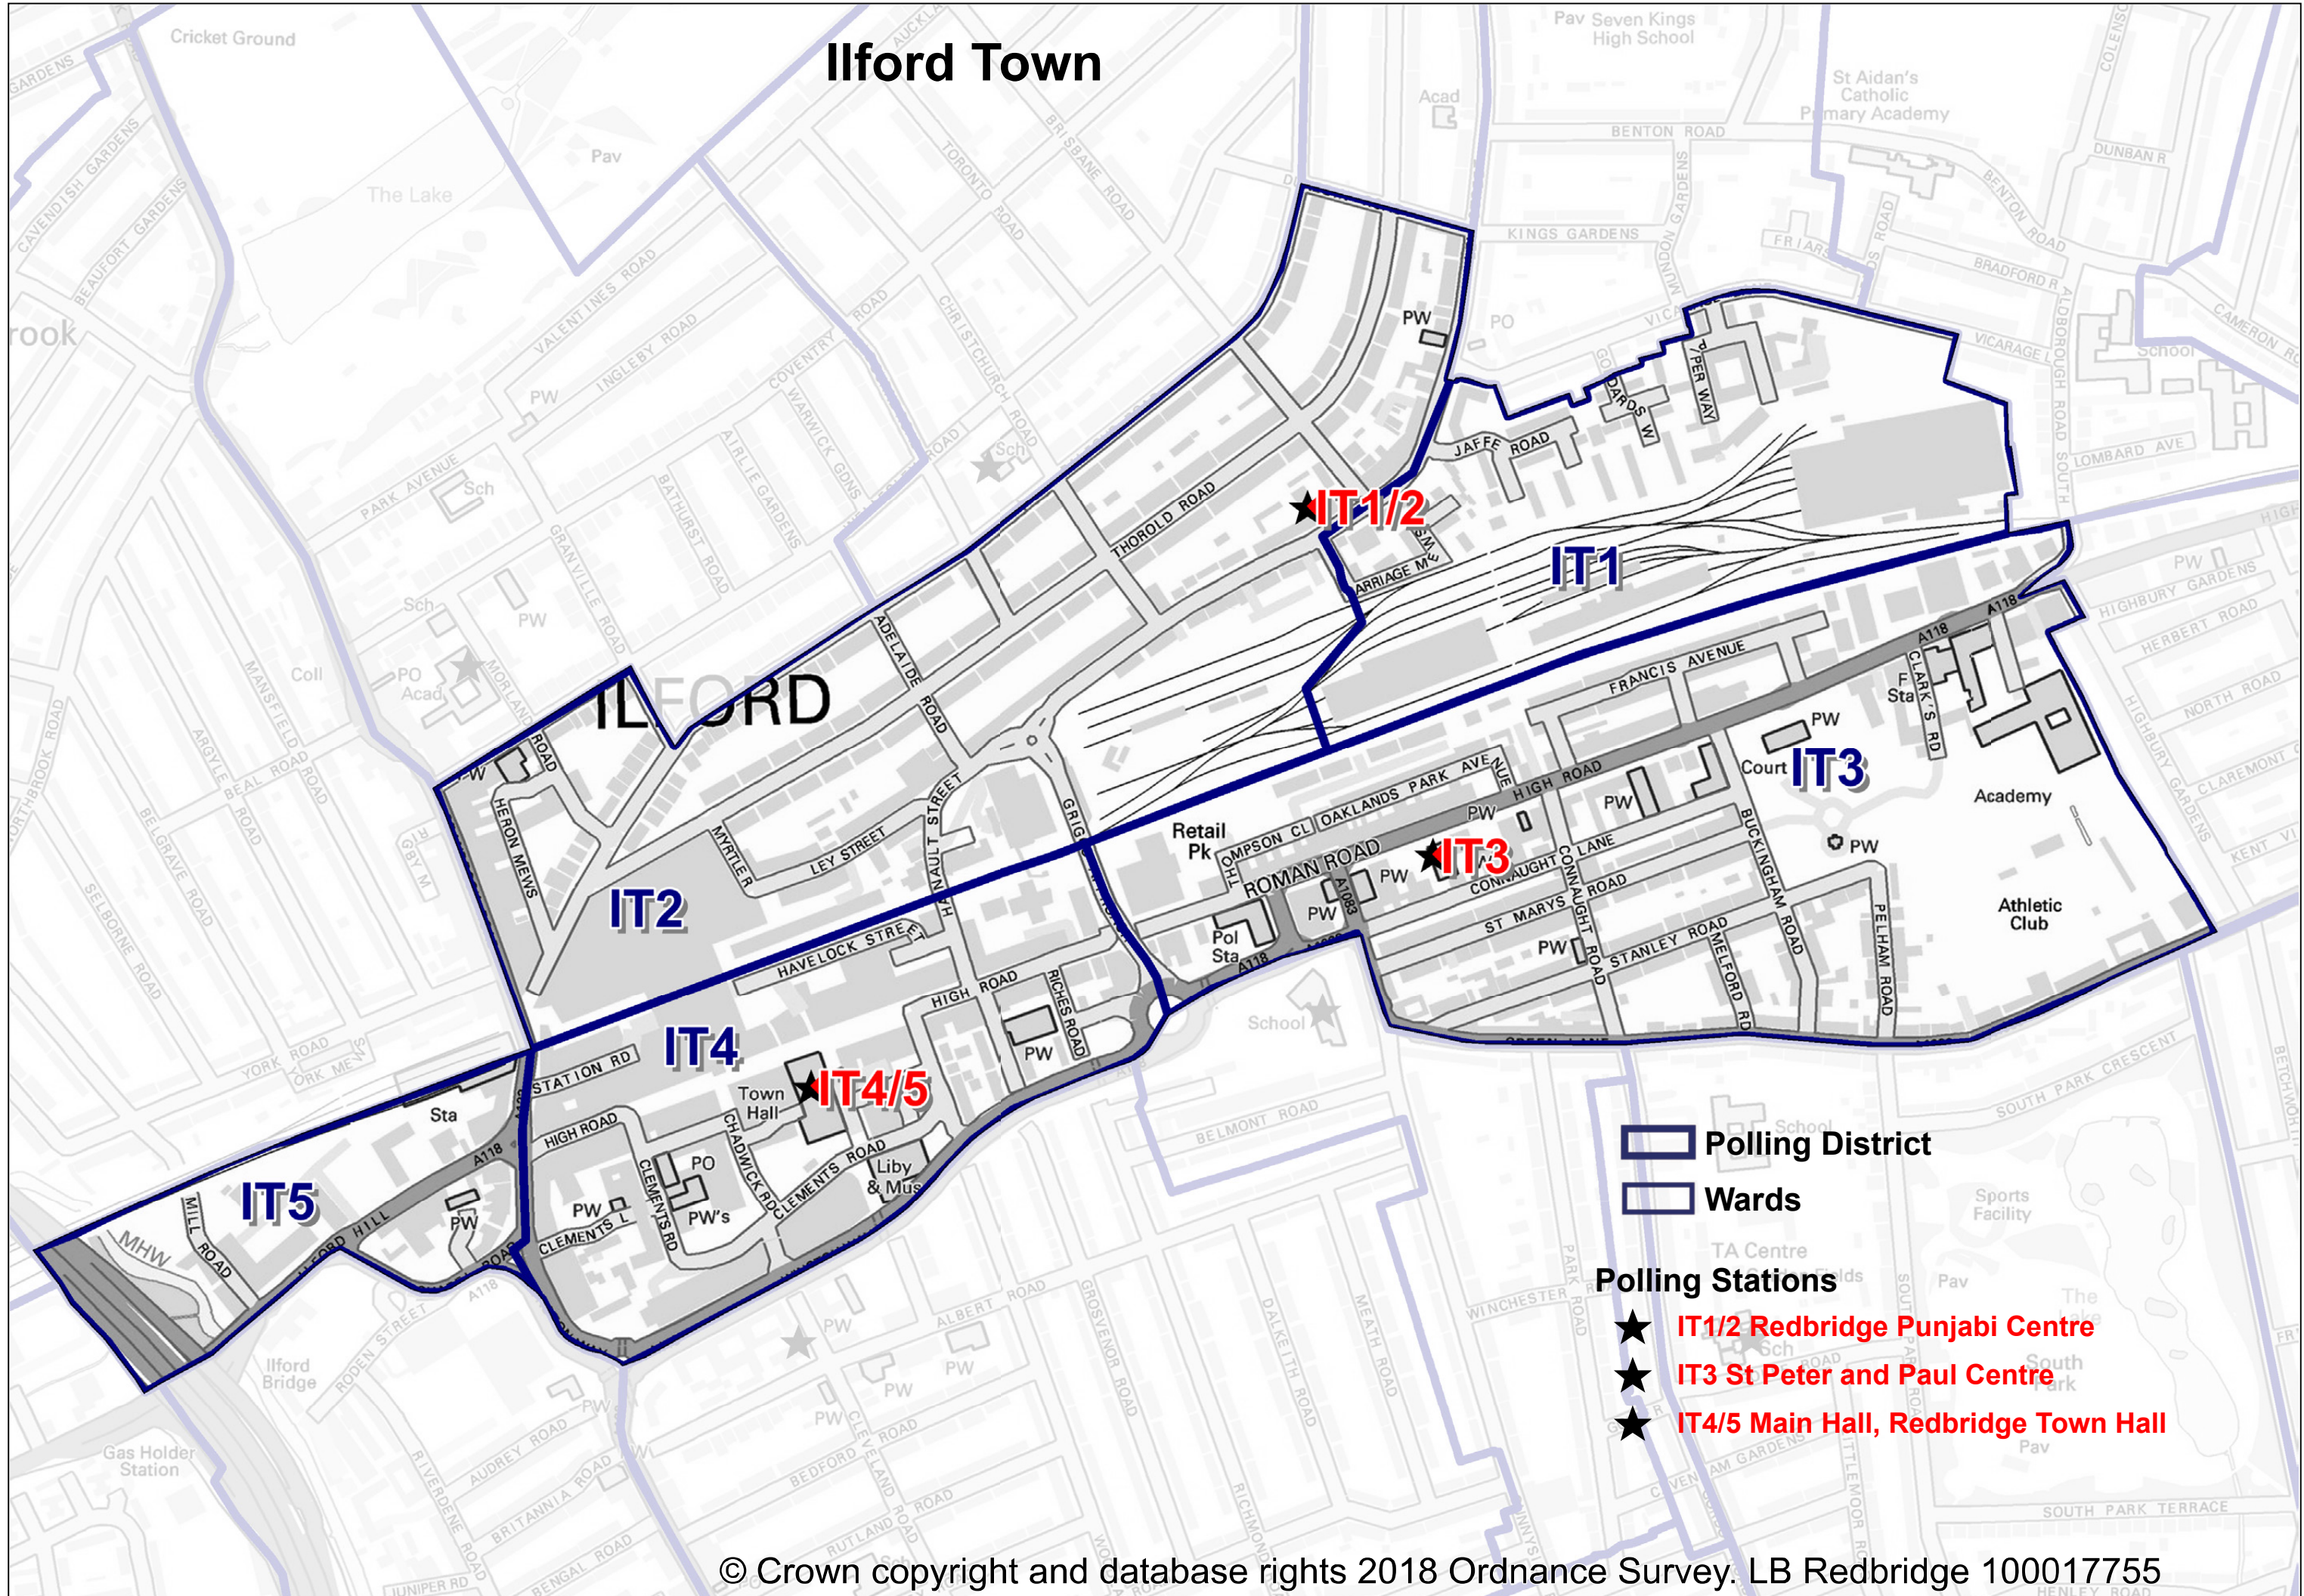

Iford Town

- Polling District
- Wards
- Polling Stations**
 - IT1/2 Redbridge Punjabi Centre
 - IT3 St Peter and Paul Centre
 - IT4/5 Main Hall, Redbridge Town Hall