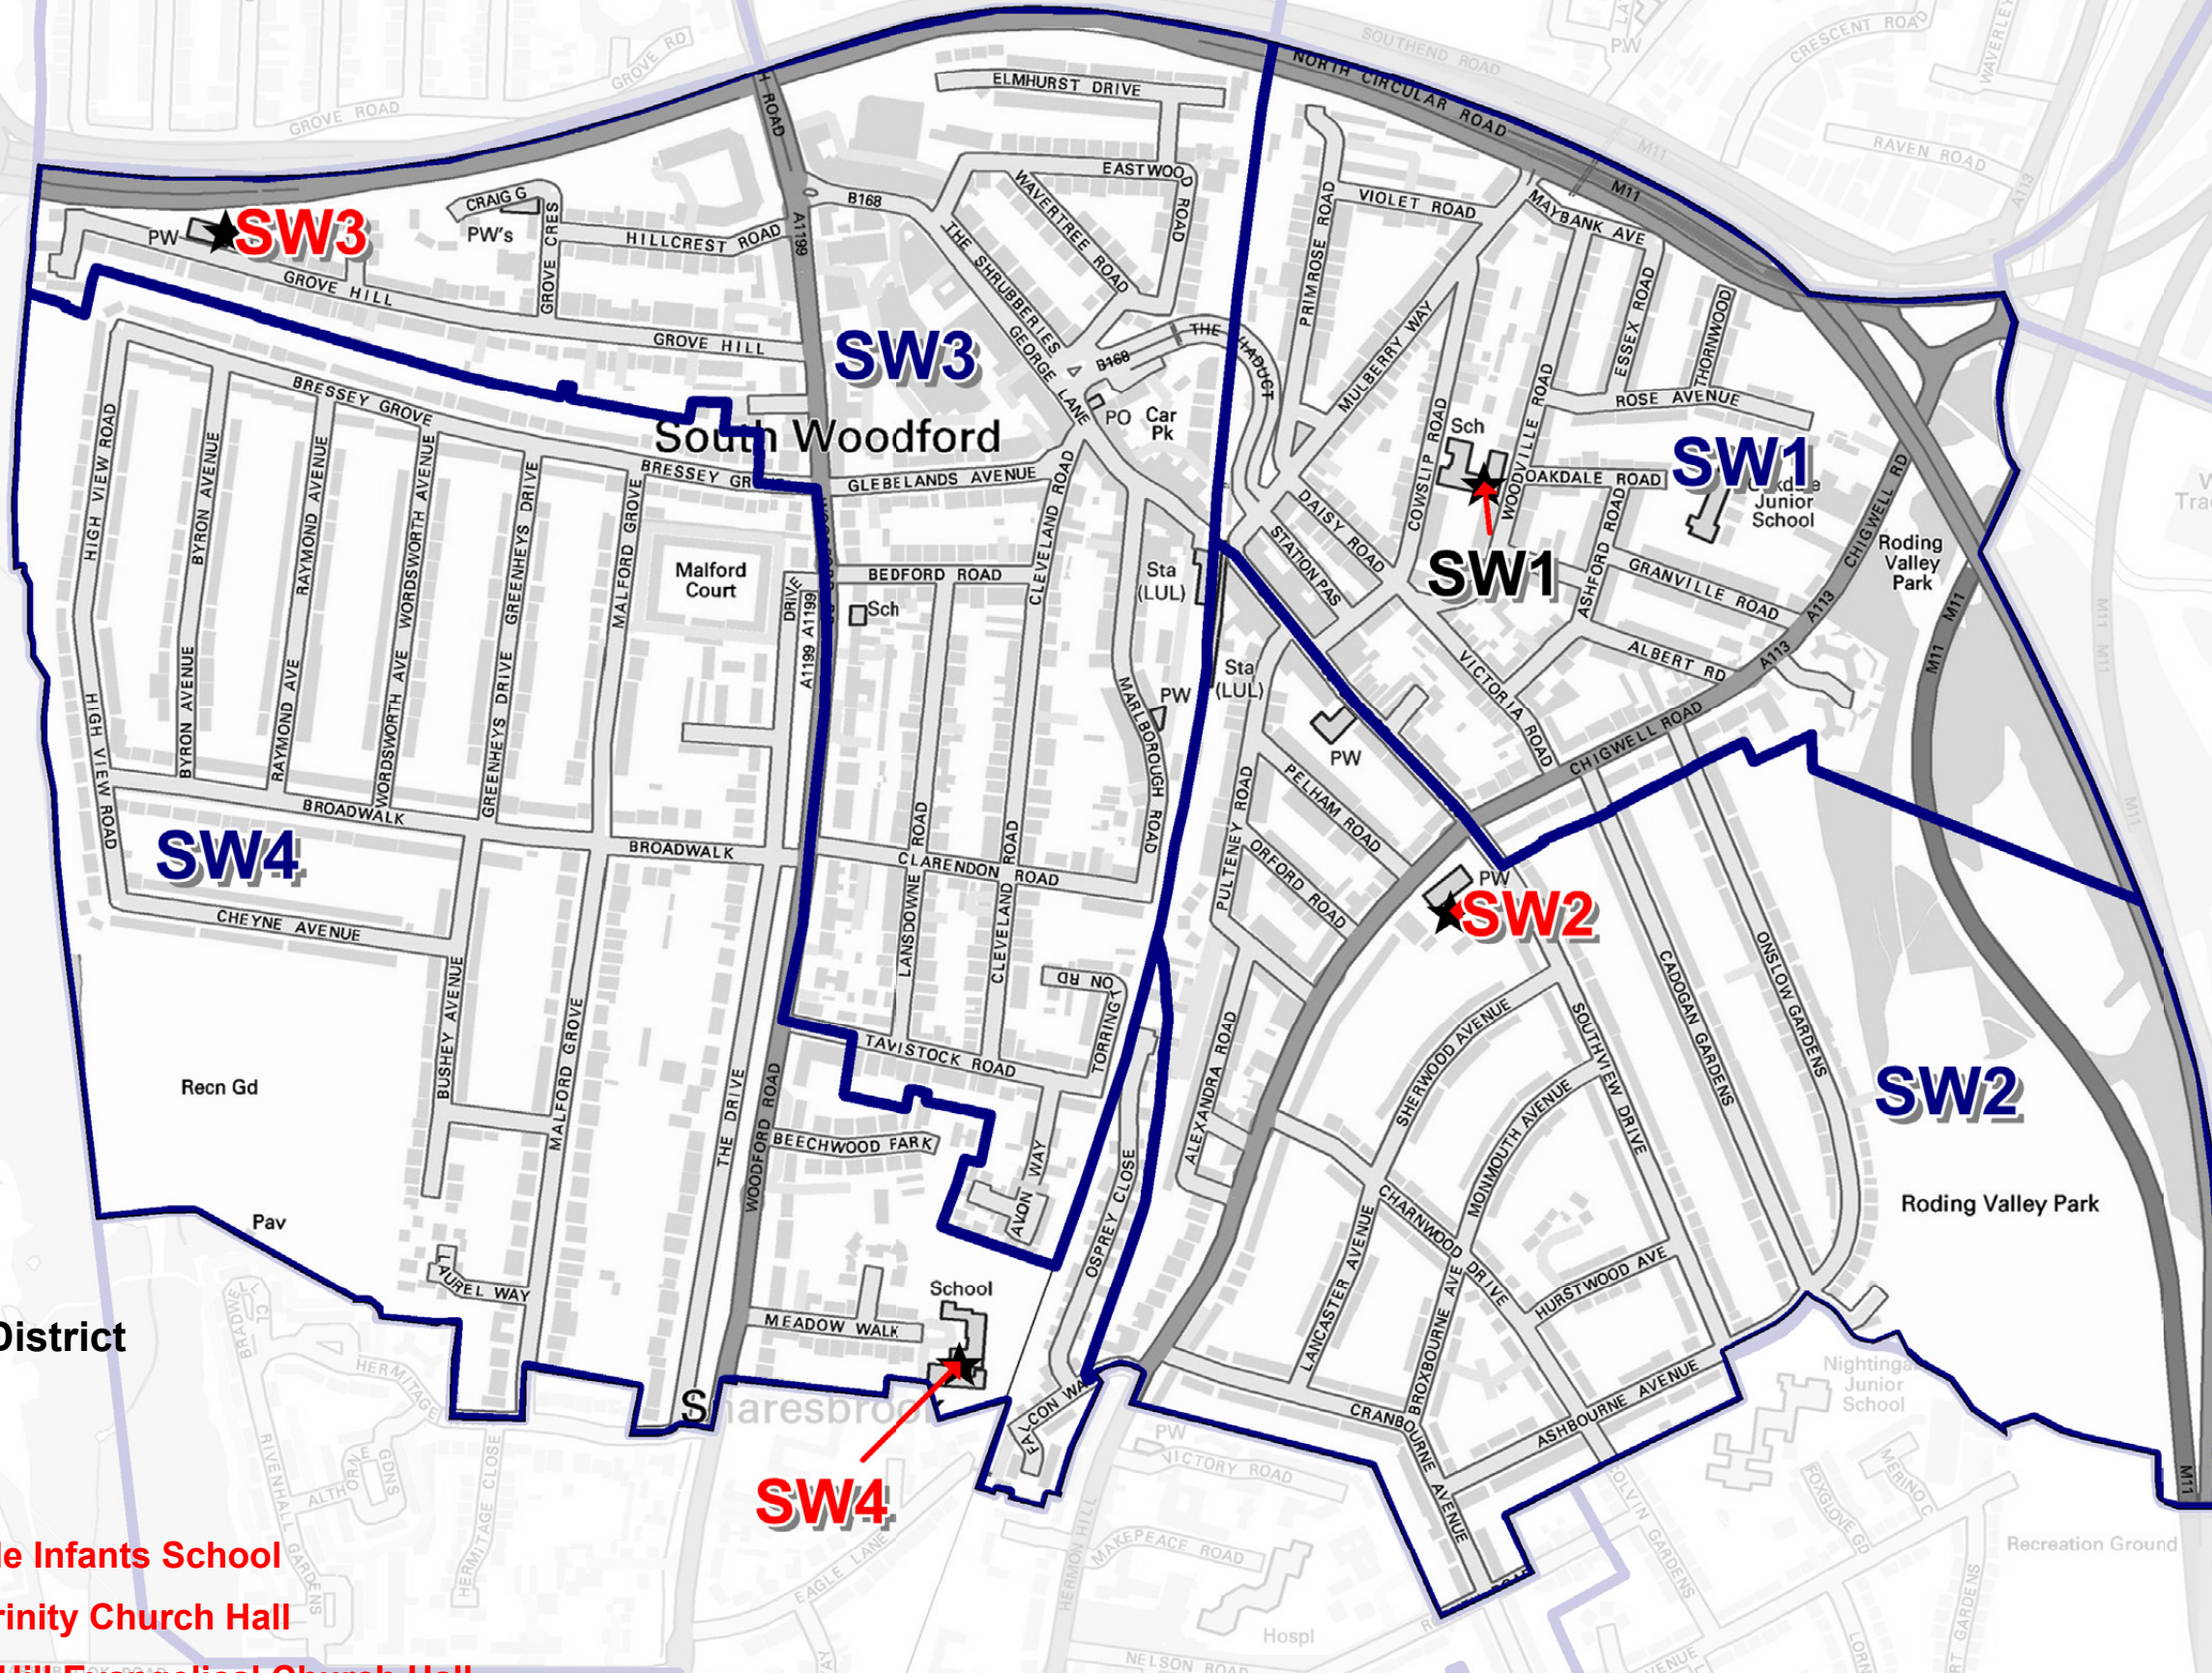

South Woodford

Polling District

Wards

Polling Stations

- ★ **SW1 Oakdale Infants School**
- ★ **SW2 Holy Trinity Church Hall**
- ★ **SW3 Grove Hill Evangelical Church Hall**
- ★ **SW4 Snaresbrook Primary School**