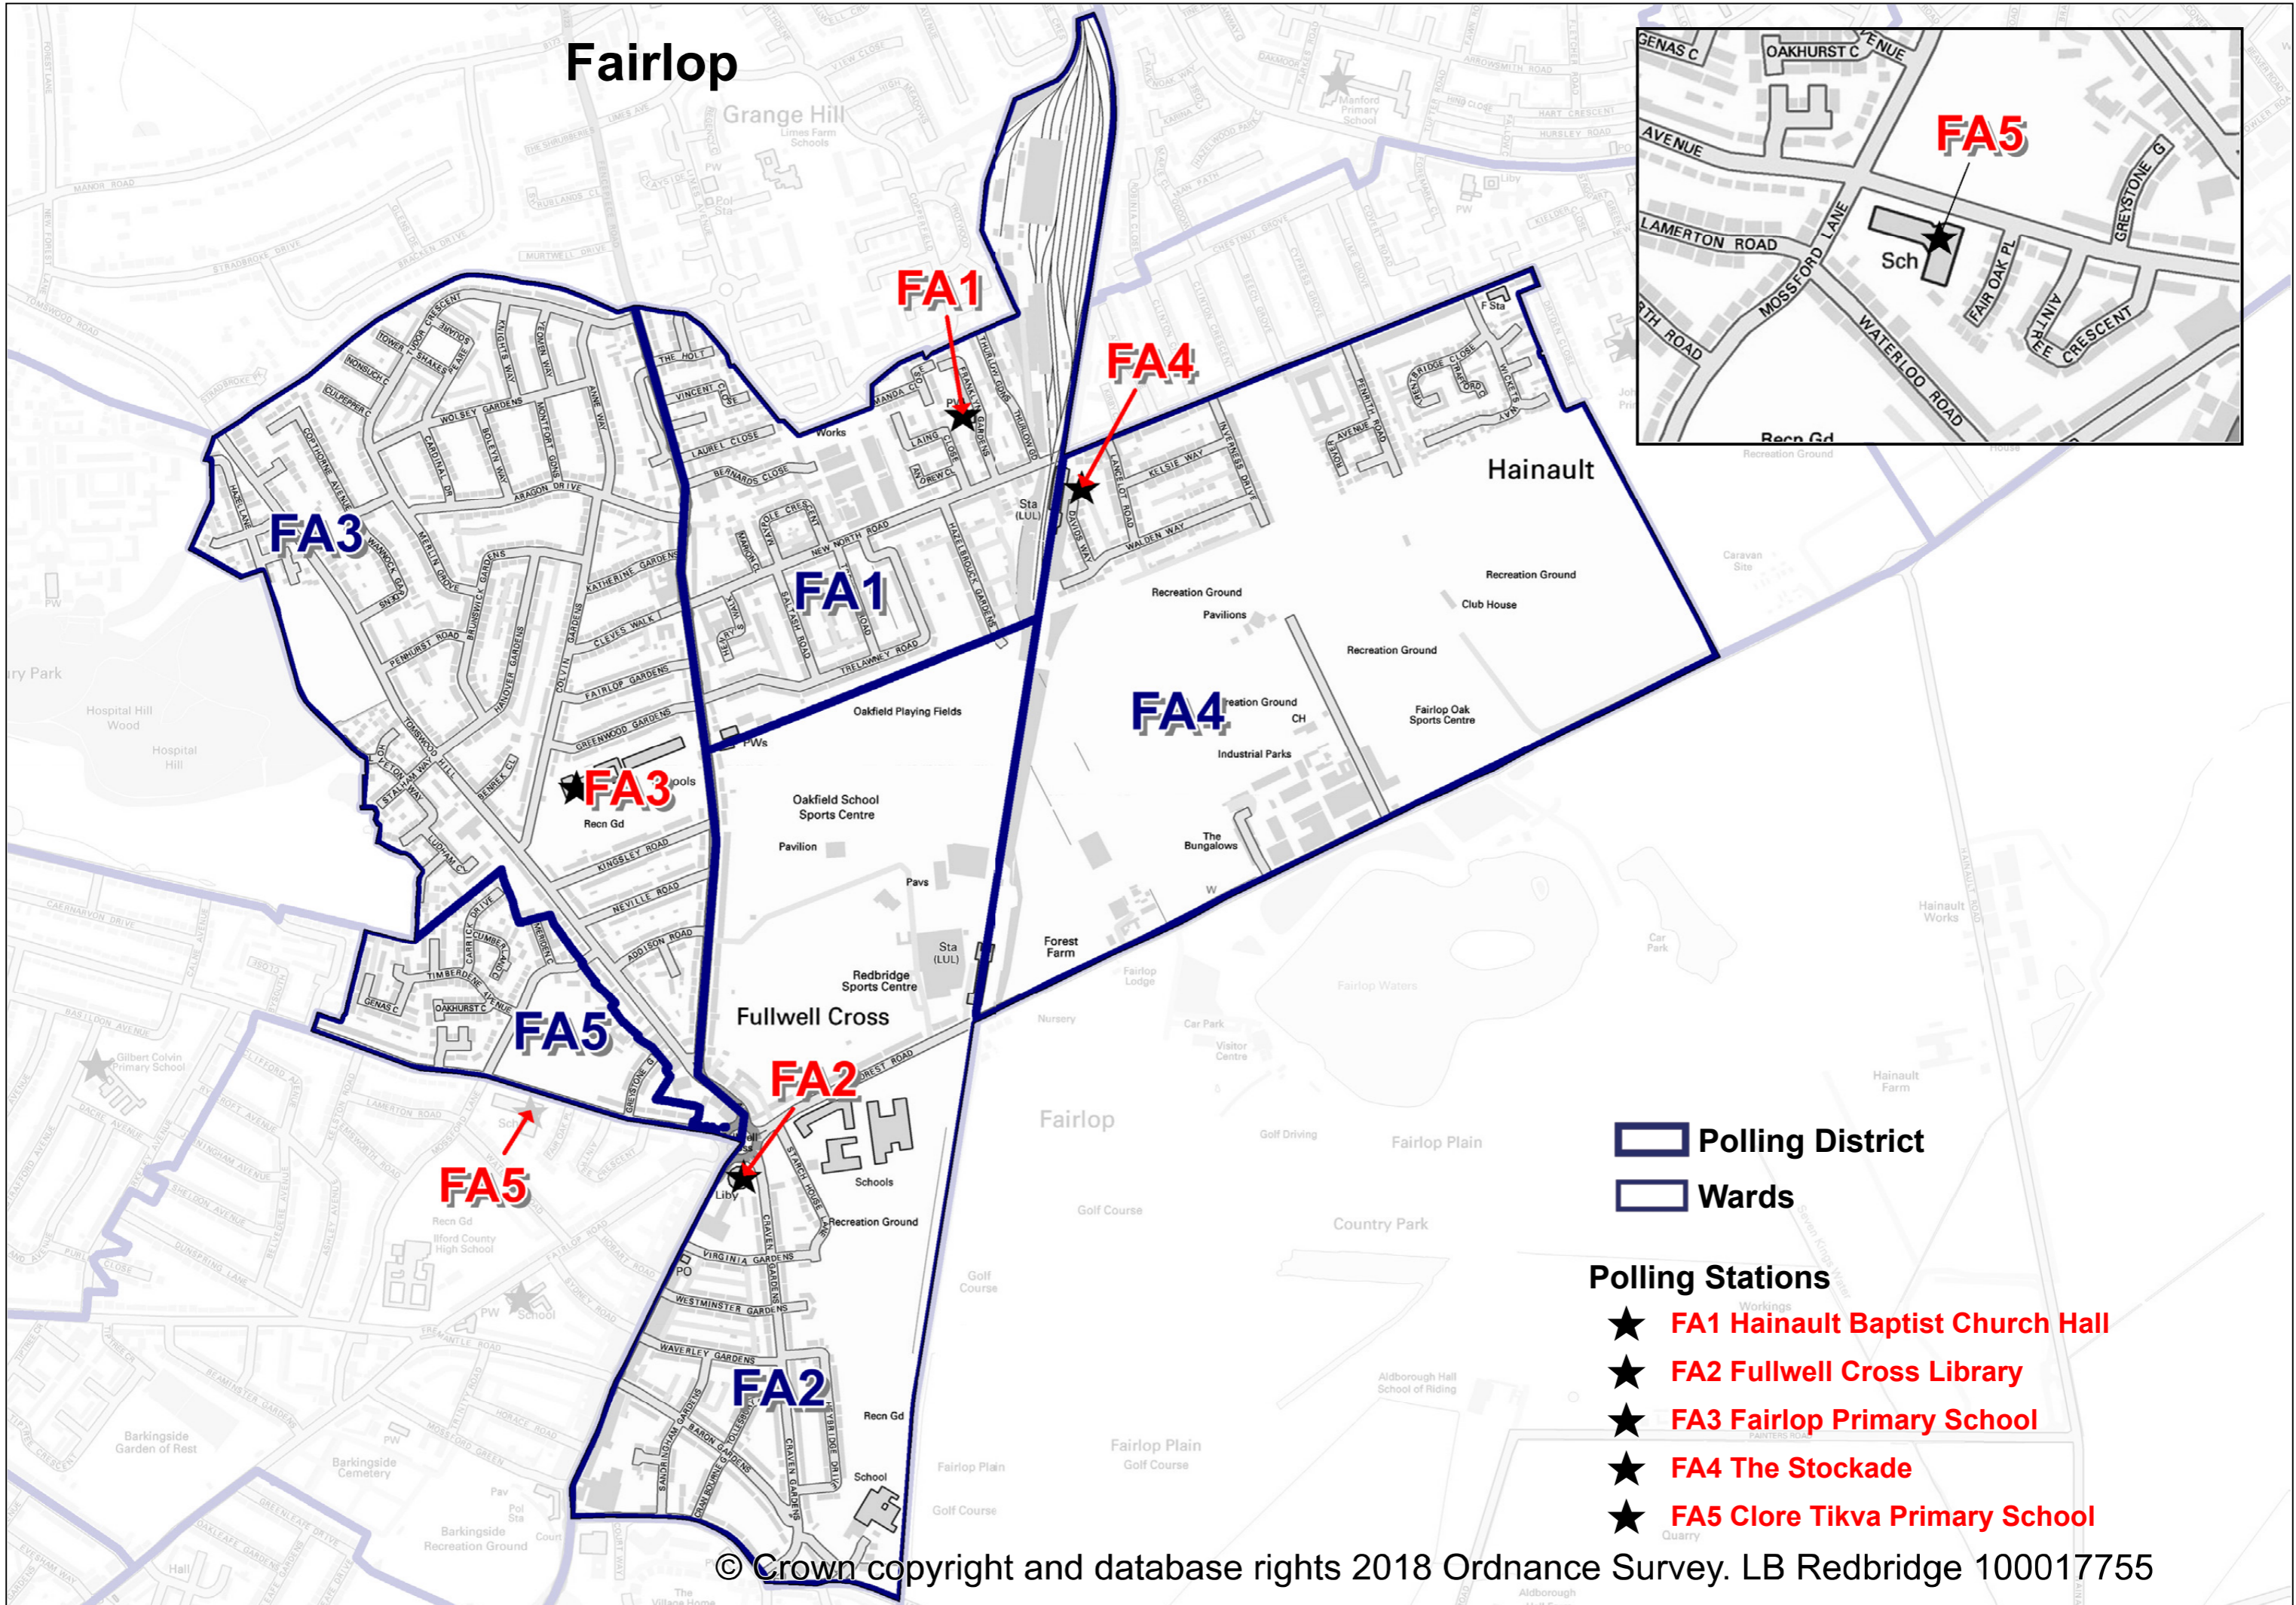

Fairlop

- Polling District
- Wards

Polling Stations

- FA1 Hainault Baptist Church Hall**
- FA2 Fullwell Cross Library**
- FA3 Fairlop Primary School**
- FA4 The Stockade**
- FA5 Clore Tikva Primary School**