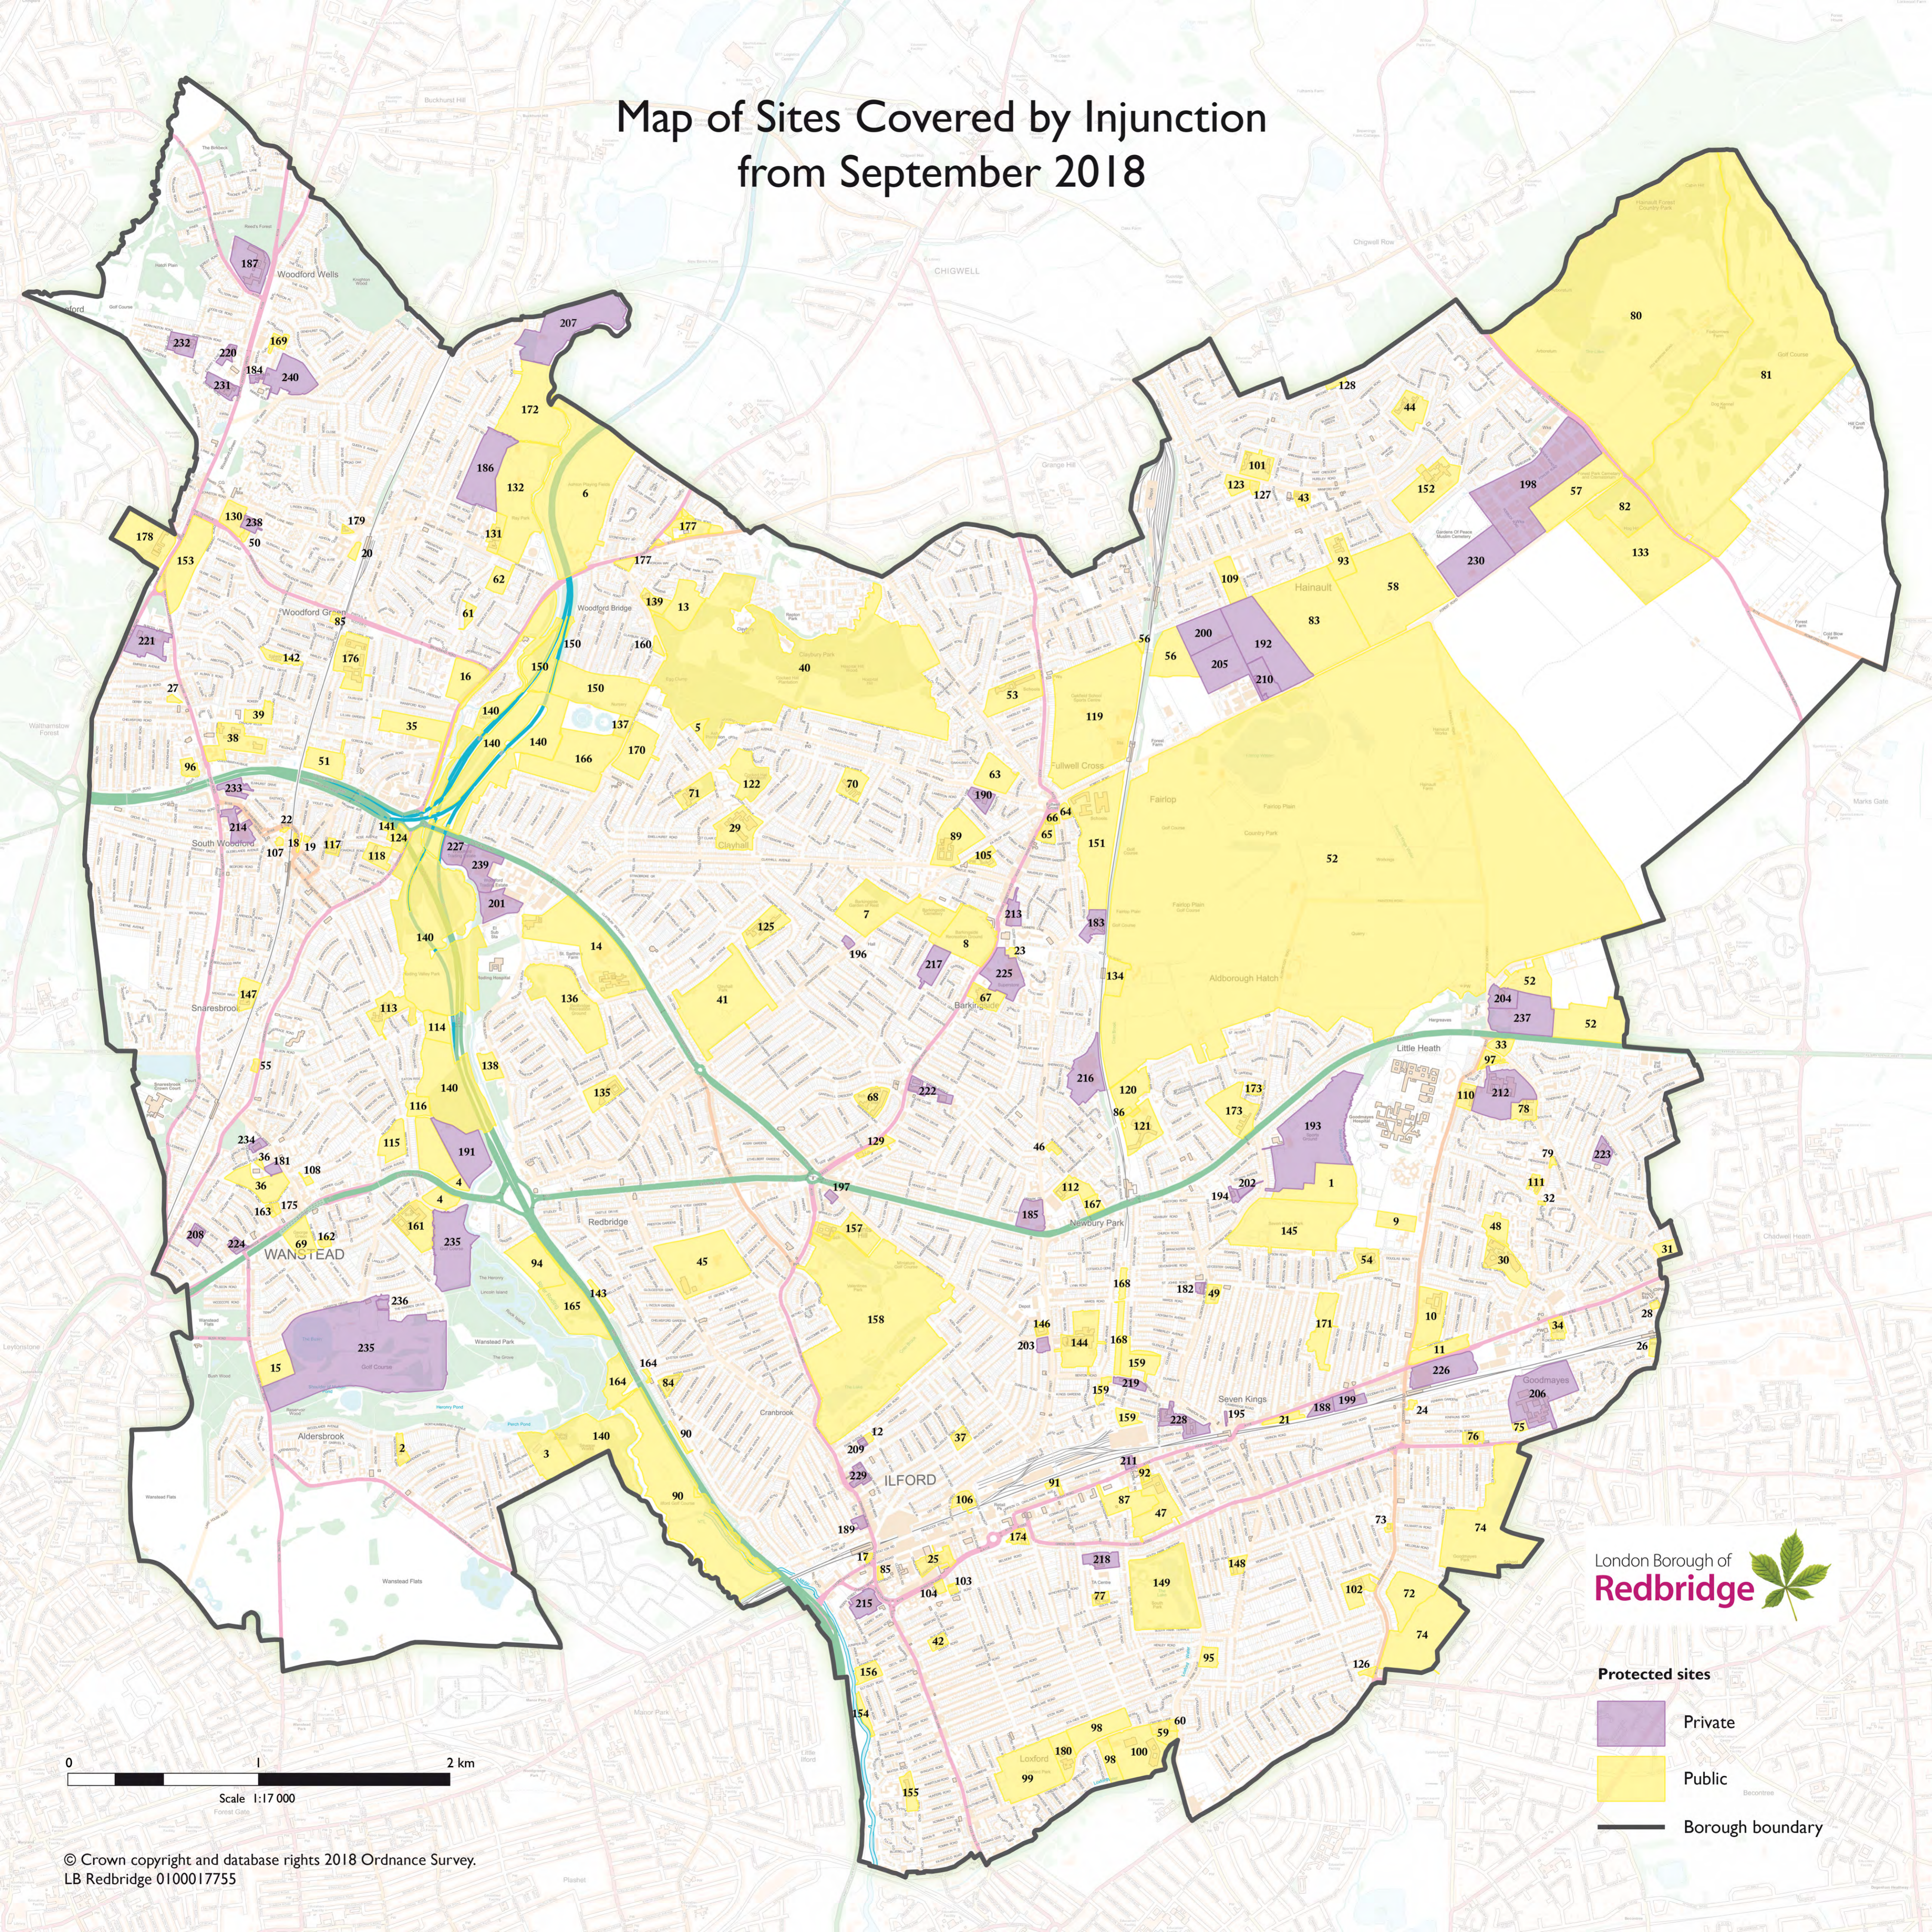

Map of Sites Covered by Injunction from September 2018

London Borough of
Redbridge 

- Protected sites**
-  Private
 -  Public
 -  Borough boundary

0 1 2 km
Scale 1:17 000