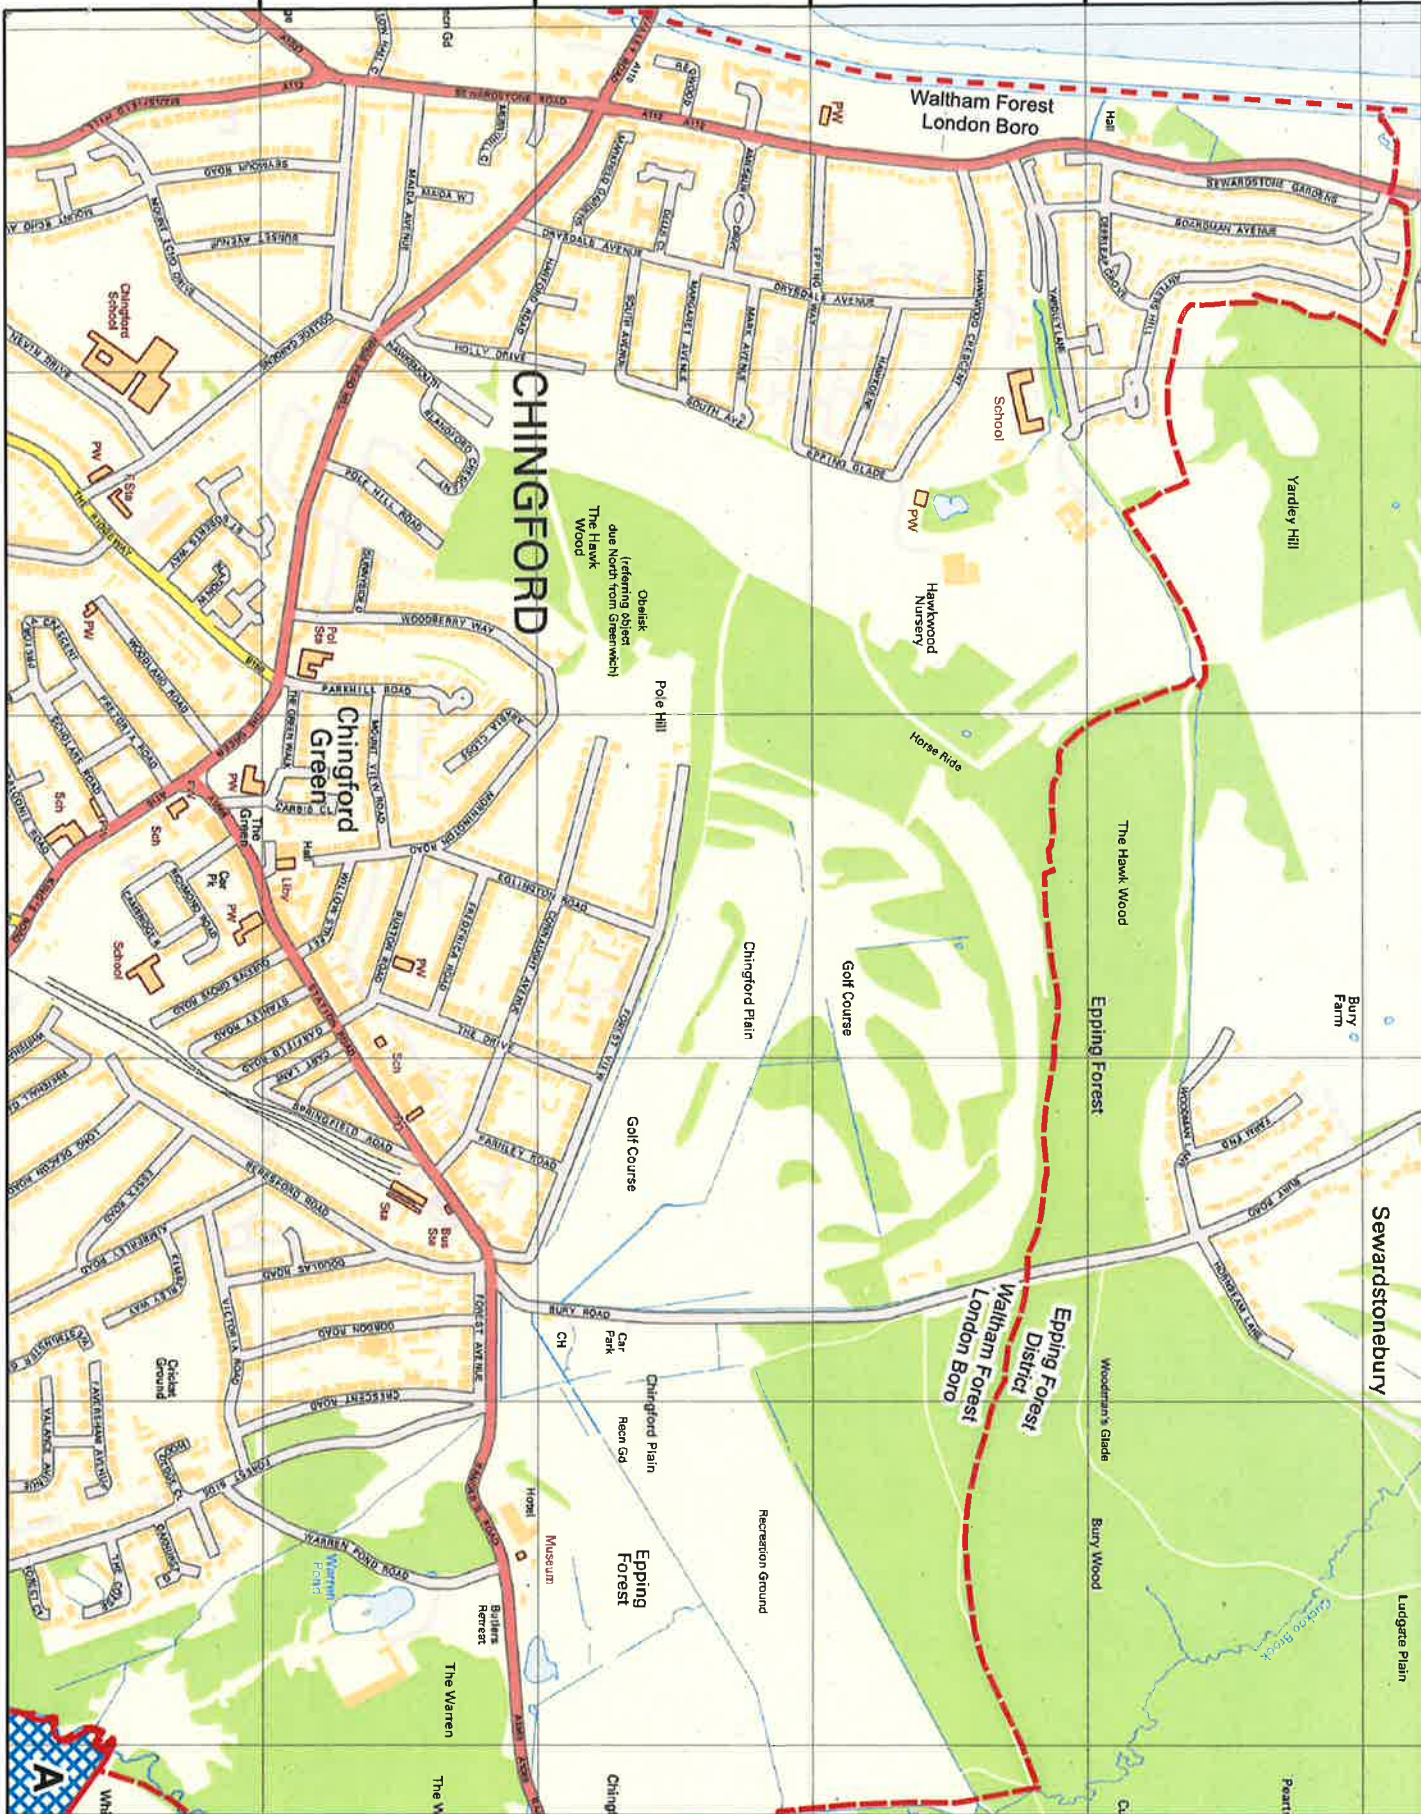

194400

194800

195200

195600

196000

537500 538000 538500 539000 539500 540000

PUBLIC RIGHTS OF WAY - LONDON BOROUGH OF REDBRIDGE

- Public Rights of Way**
-  Bridleway
 -  Footpath
 -  Forest Land
- UK Local Authorities

© Crown copyright and database rights 2018
OS 100023243
© London Borough of Redbridge 2018

Page 17 of 26
Created by:
GIS Officer
Date Created:
15 Jan 2018