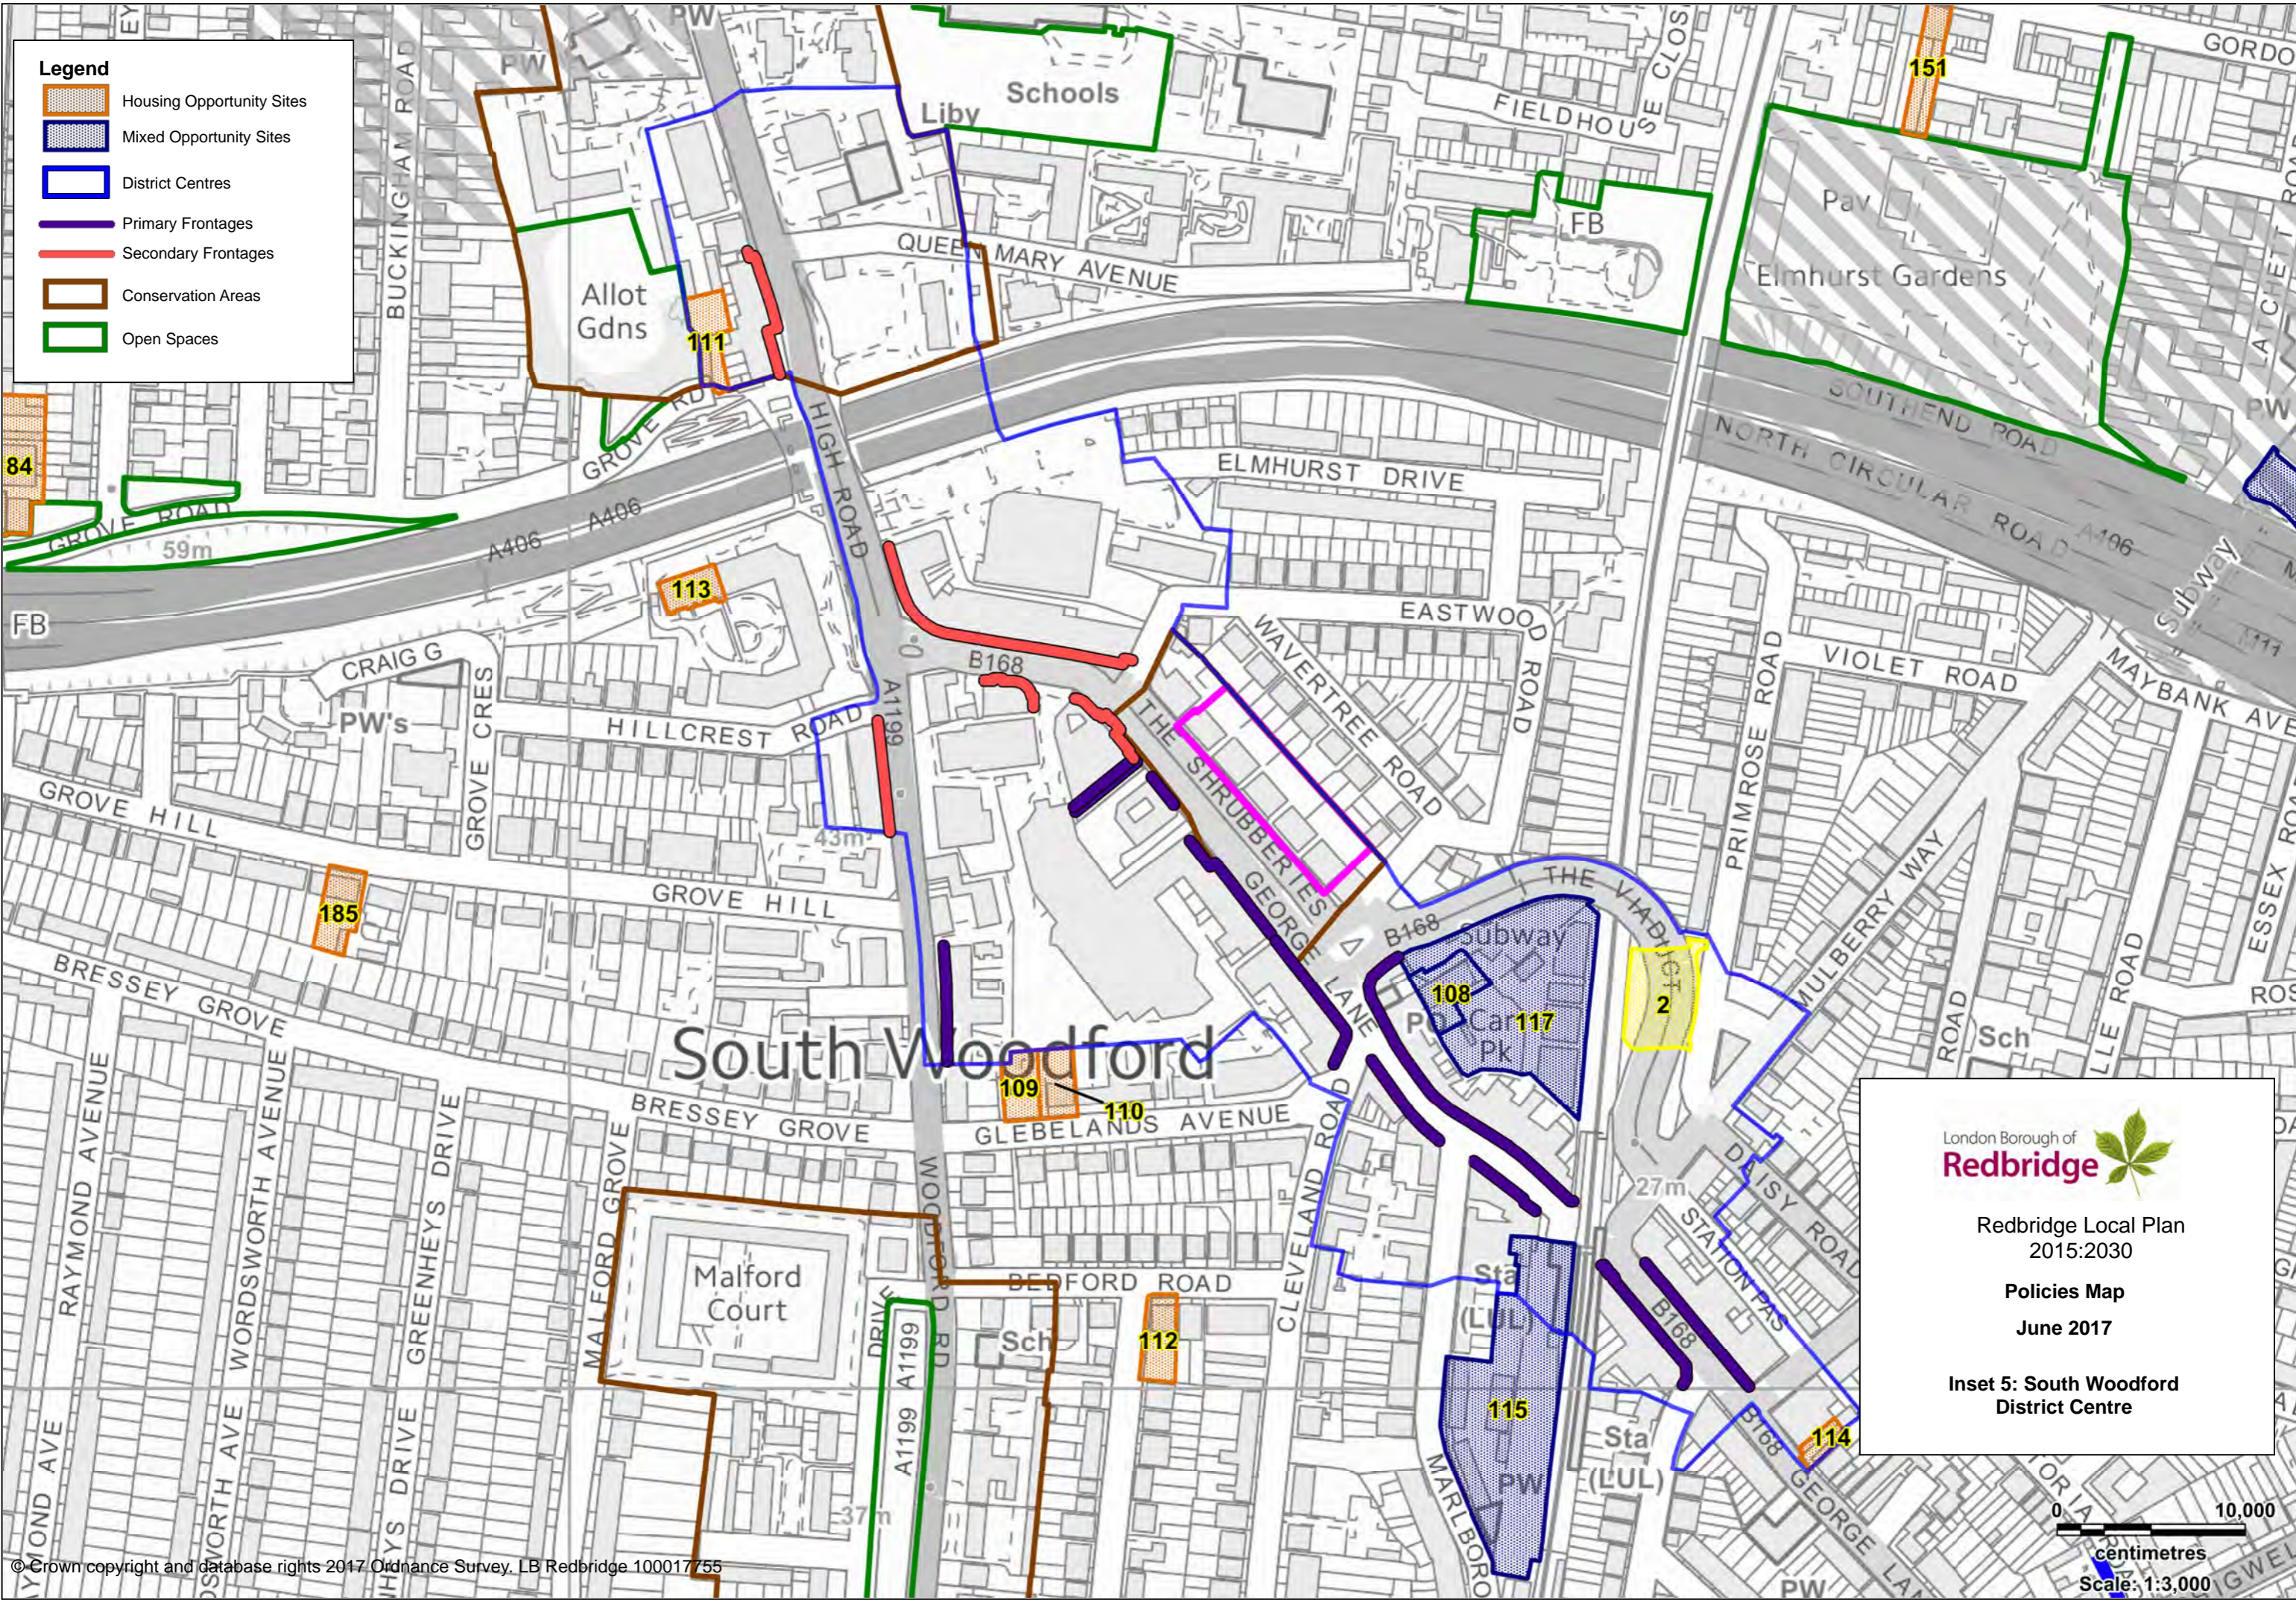

London Borough of
Redbridge

Redbridge Local Plan
 2015:2030

Policies Map
 June 2017

**Inset 2: Barkingside District
 Centre**

Legend

-  Housing Opportunity Sites
-  Mixed Opportunity Sites
-  District Centres
-  Primary Frontages
-  Secondary Frontages
-  Key Retail Parade
-  Crossrail Safeguarding Land
-  Sites of Importance for Nature Conservation
-  Archaeological Priority Areas

London Borough of
Redbridge 

Redbridge Local Plan
2015:2030

Policies Map
June 2017

**Inset 3: Chadwell Heath
District Centre**

Legend

-  Housing Opportunity Sites
-  Mixed Opportunity Sites
-  District Centres
-  Primary Frontages
-  Secondary Frontages
-  Key Retail Parade
-  Open Spaces
-  Sites of Importance for Nature Conservation
-  Archaeological Priority Areas

London Borough of **Redbridge** 

Redbridge Local Plan
2015:2030

Policies Map
June 2017

**Inset 4: Gants Hill
District Centre**

- Legend**
-  Housing Opportunity Sites
 -  Mixed Opportunity Sites
 -  District Centres
 -  Primary Frontages
 -  Secondary Frontages
 -  Conservation Areas
 -  Open Spaces