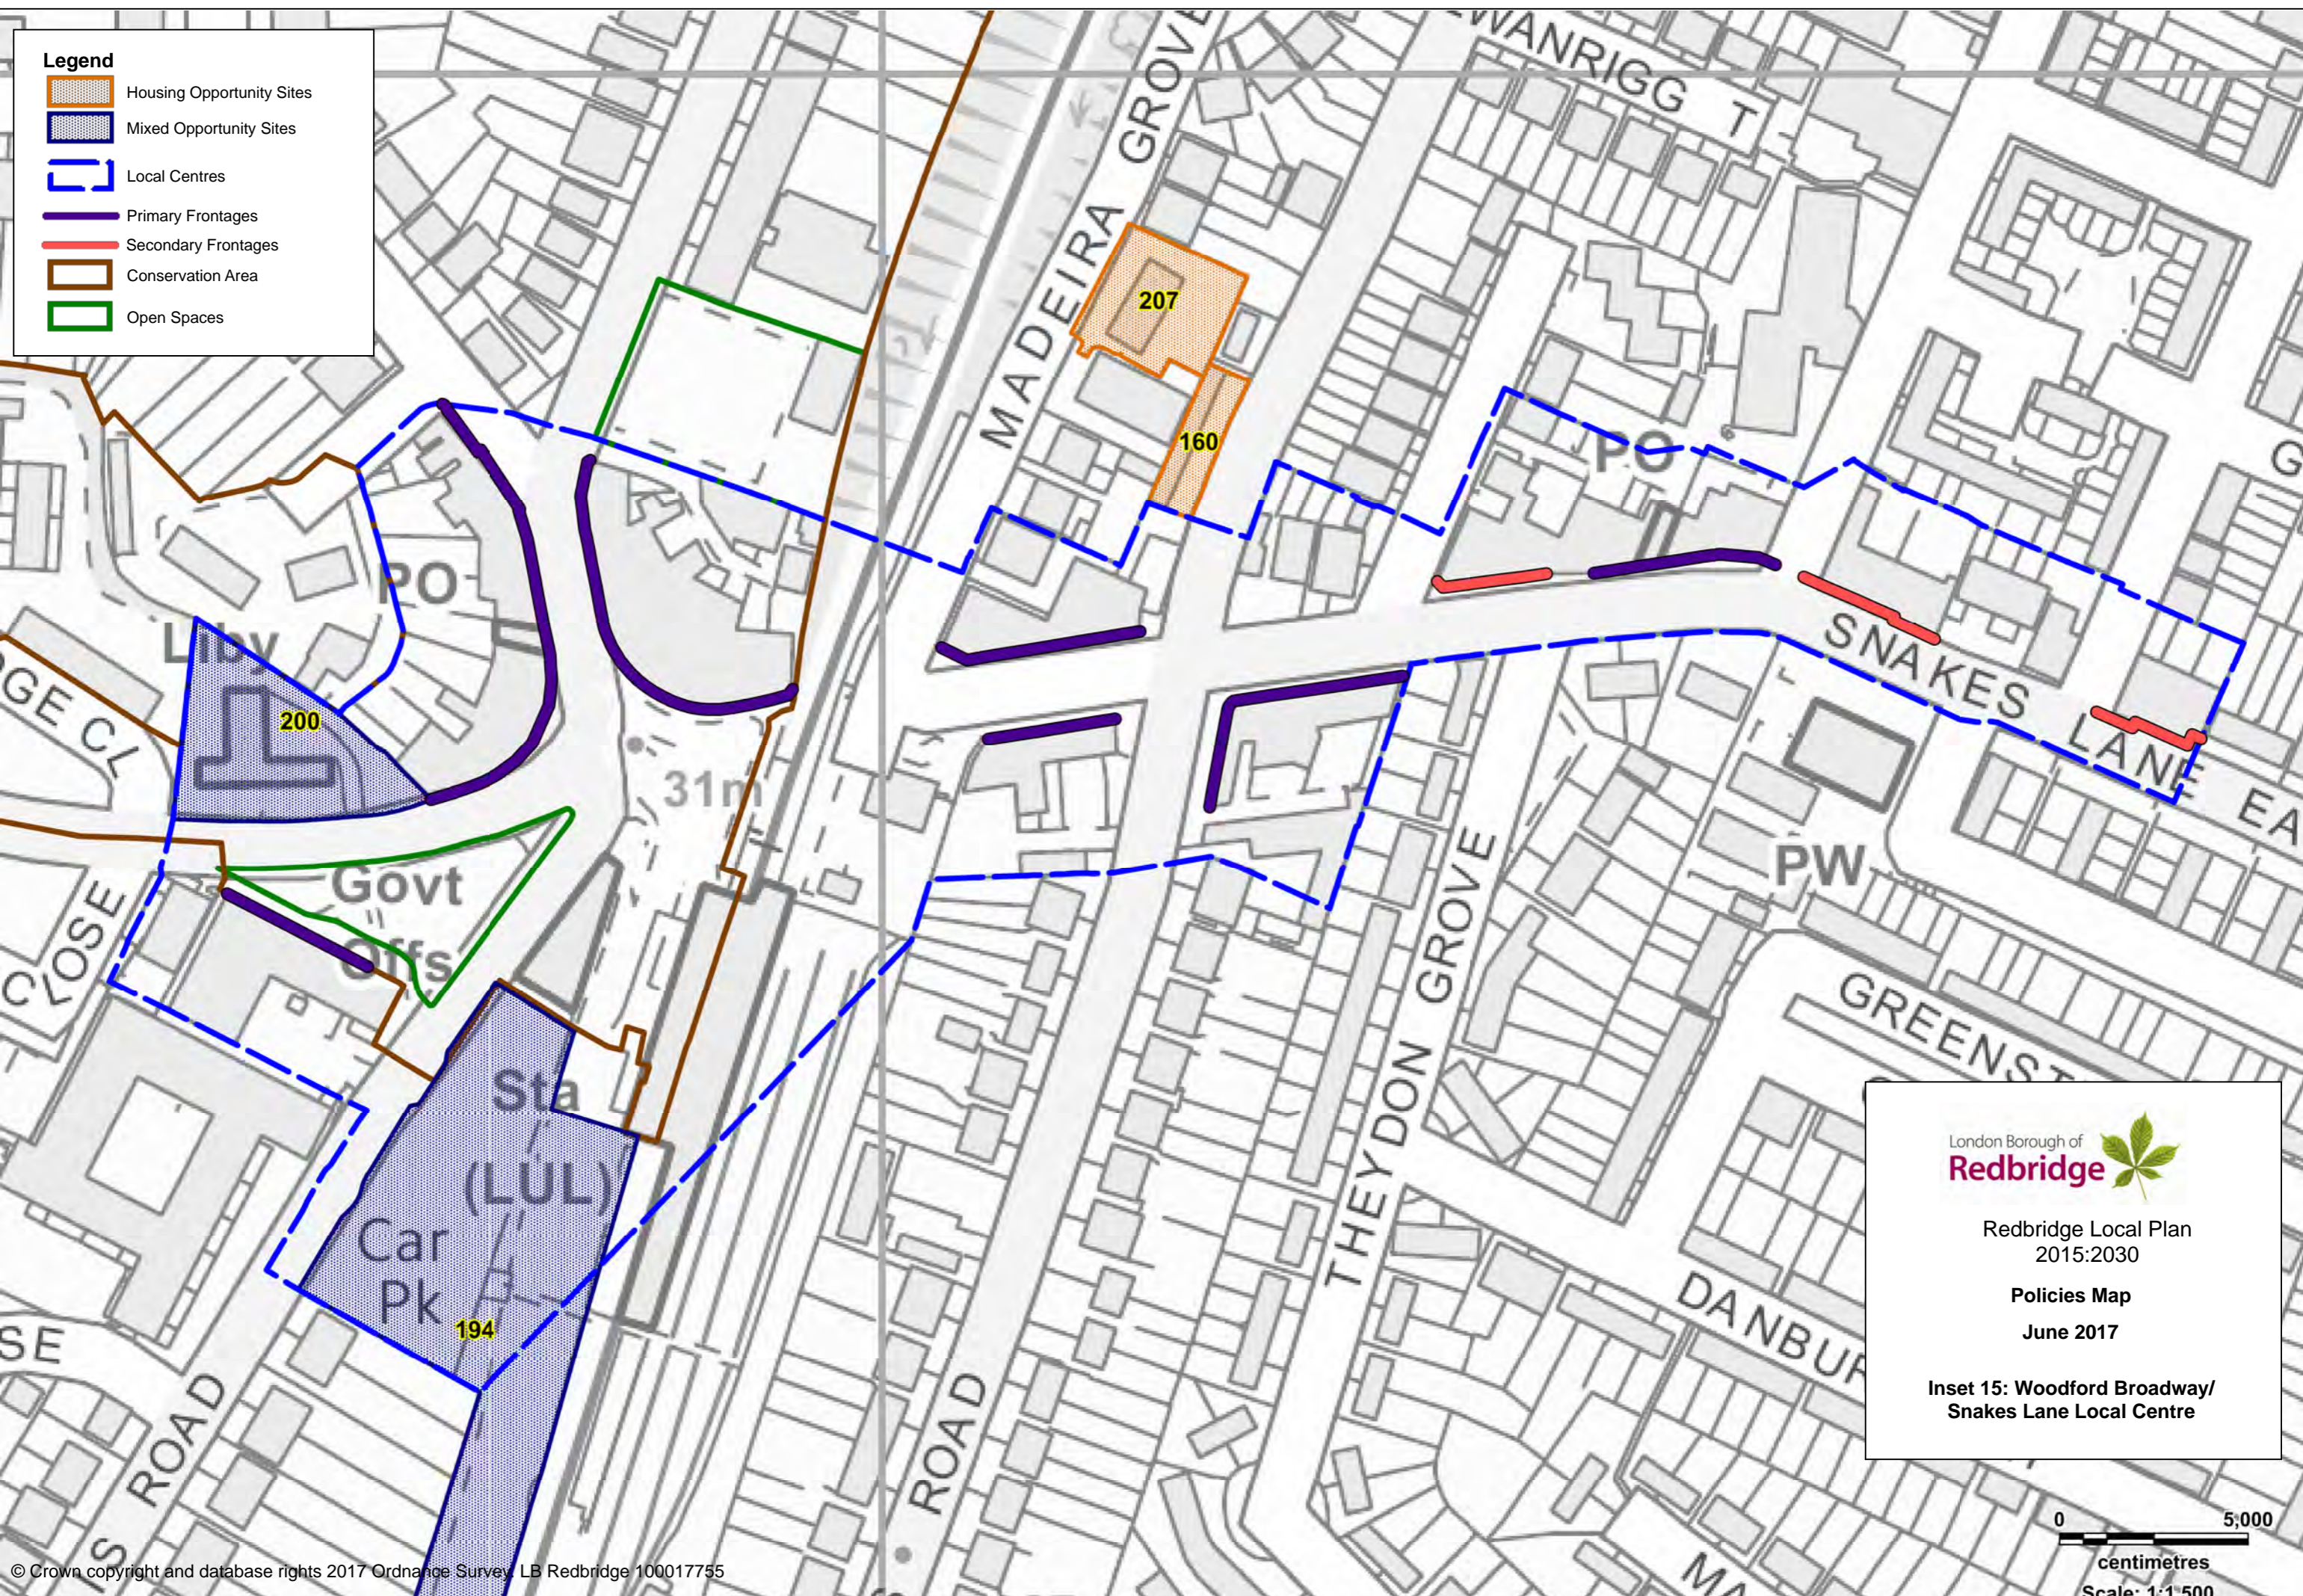

London Borough of
Redbridge 

Redbridge Local Plan
2015:2030

Policies Map
June 2017

**Inset 13: Woodford Bridge
Local Centre**

centimetres
Scale: 1:1,000

Legend

-  Housing Opportunity Sites
-  Local Centres
-  Primary Frontages
-  Secondary Frontages
-  Open Spaces
-  Sites of Importance for Nature Conservation
-  Metropolitan Green Belt
-  Archaeological Priority Areas

London Borough of
Redbridge 

Redbridge Local Plan
 2015:2030

Policies Map
 June 2017

**Inset 14: Woodford Green
 Local Centre**

- Legend**
-  Housing Opportunity Sites
 -  Mixed Opportunity Sites
 -  Local Centres
 -  Primary Frontages
 -  Secondary Frontages
 -  Conservation Area
 -  Open Spaces

London Borough of
Redbridge 

Redbridge Local Plan
2015:2030

Policies Map
June 2017

**Inset 15: Woodford Broadway/
Snakes Lane Local Centre**