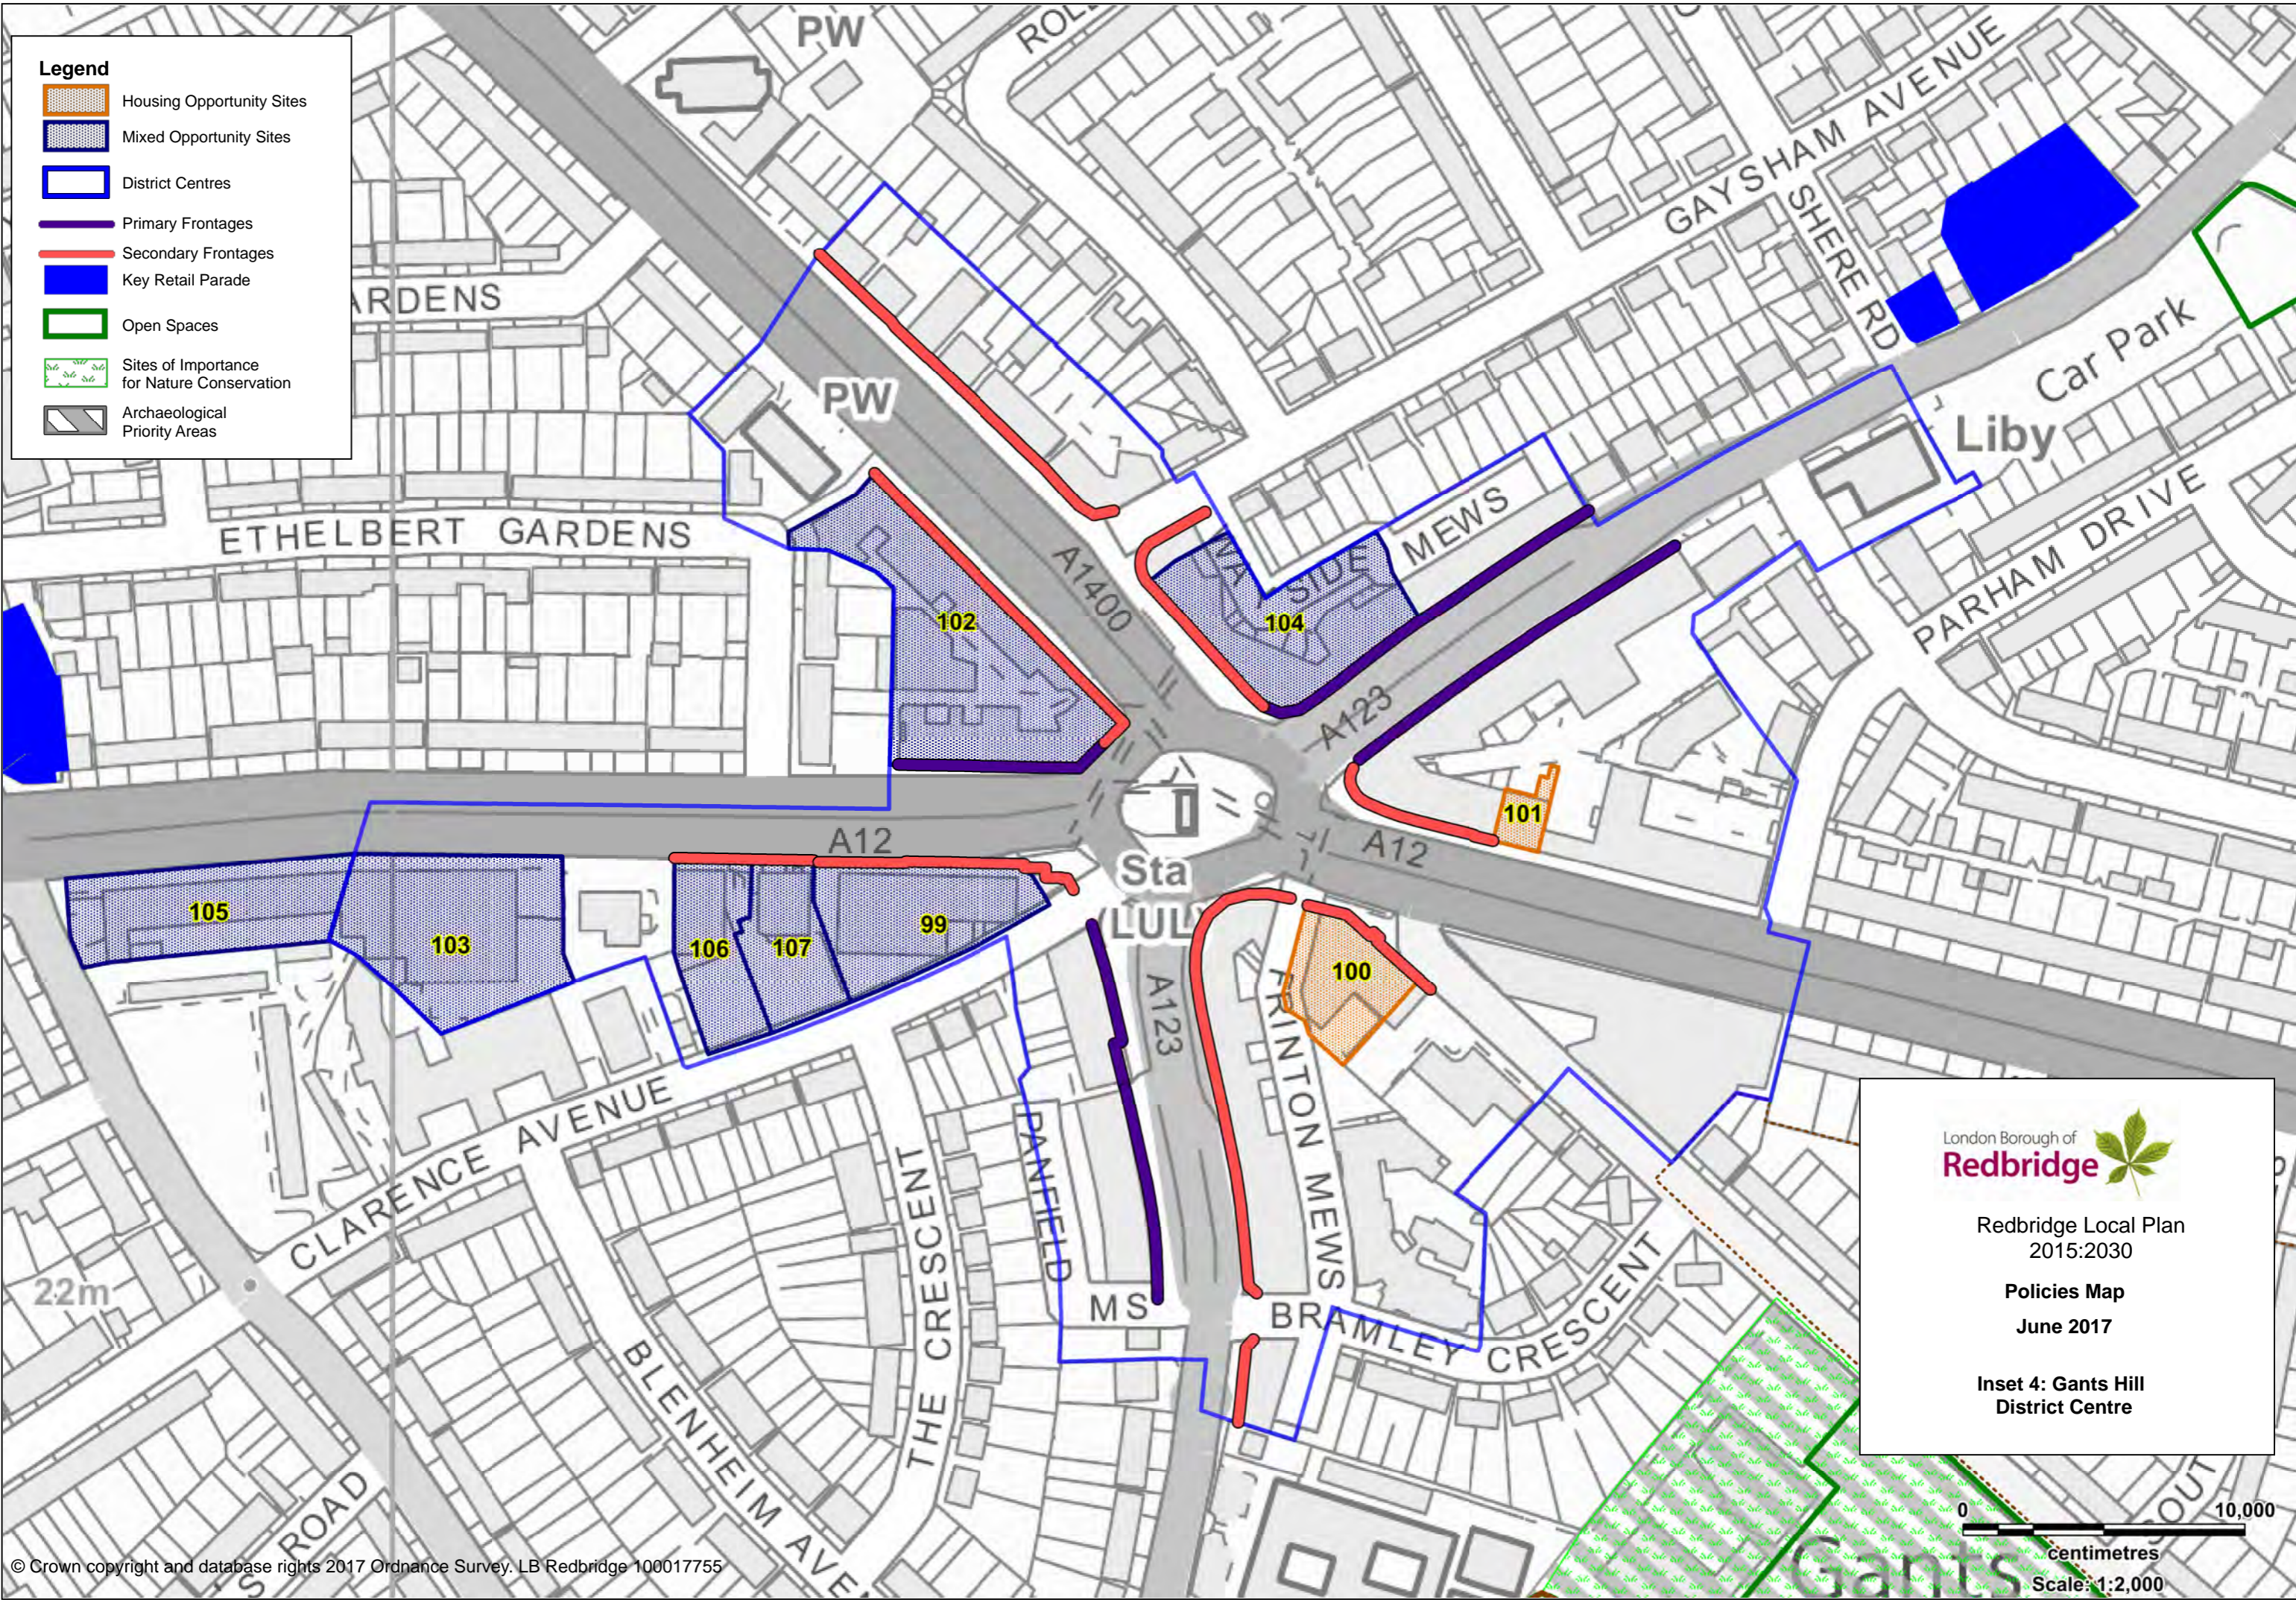

London Borough of
Redbridge

Redbridge Local Plan
 2015:2030

Policies Map
 June 2017

**Inset 2: Barkingside District
 Centre**

Legend

-  Housing Opportunity Sites
-  Mixed Opportunity Sites
-  District Centres
-  Primary Frontages
-  Secondary Frontages
-  Key Retail Parade
-  Crossrail Safeguarding Land
-  Sites of Importance for Nature Conservation
-  Archaeological Priority Areas

London Borough of
Redbridge 

Redbridge Local Plan
2015:2030

Policies Map
June 2017

**Inset 3: Chadwell Heath
District Centre**

Legend

-  Housing Opportunity Sites
-  Mixed Opportunity Sites
-  District Centres
-  Primary Frontages
-  Secondary Frontages
-  Key Retail Parade
-  Open Spaces
-  Sites of Importance for Nature Conservation
-  Archaeological Priority Areas

London Borough of **Redbridge** 

Redbridge Local Plan
2015:2030

Policies Map
June 2017

**Inset 4: Gants Hill
District Centre**

- Legend**
-  Housing Opportunity Sites
 -  Mixed Opportunity Sites
 -  District Centres
 -  Primary Frontages
 -  Secondary Frontages
 -  Conservation Areas
 -  Open Spaces