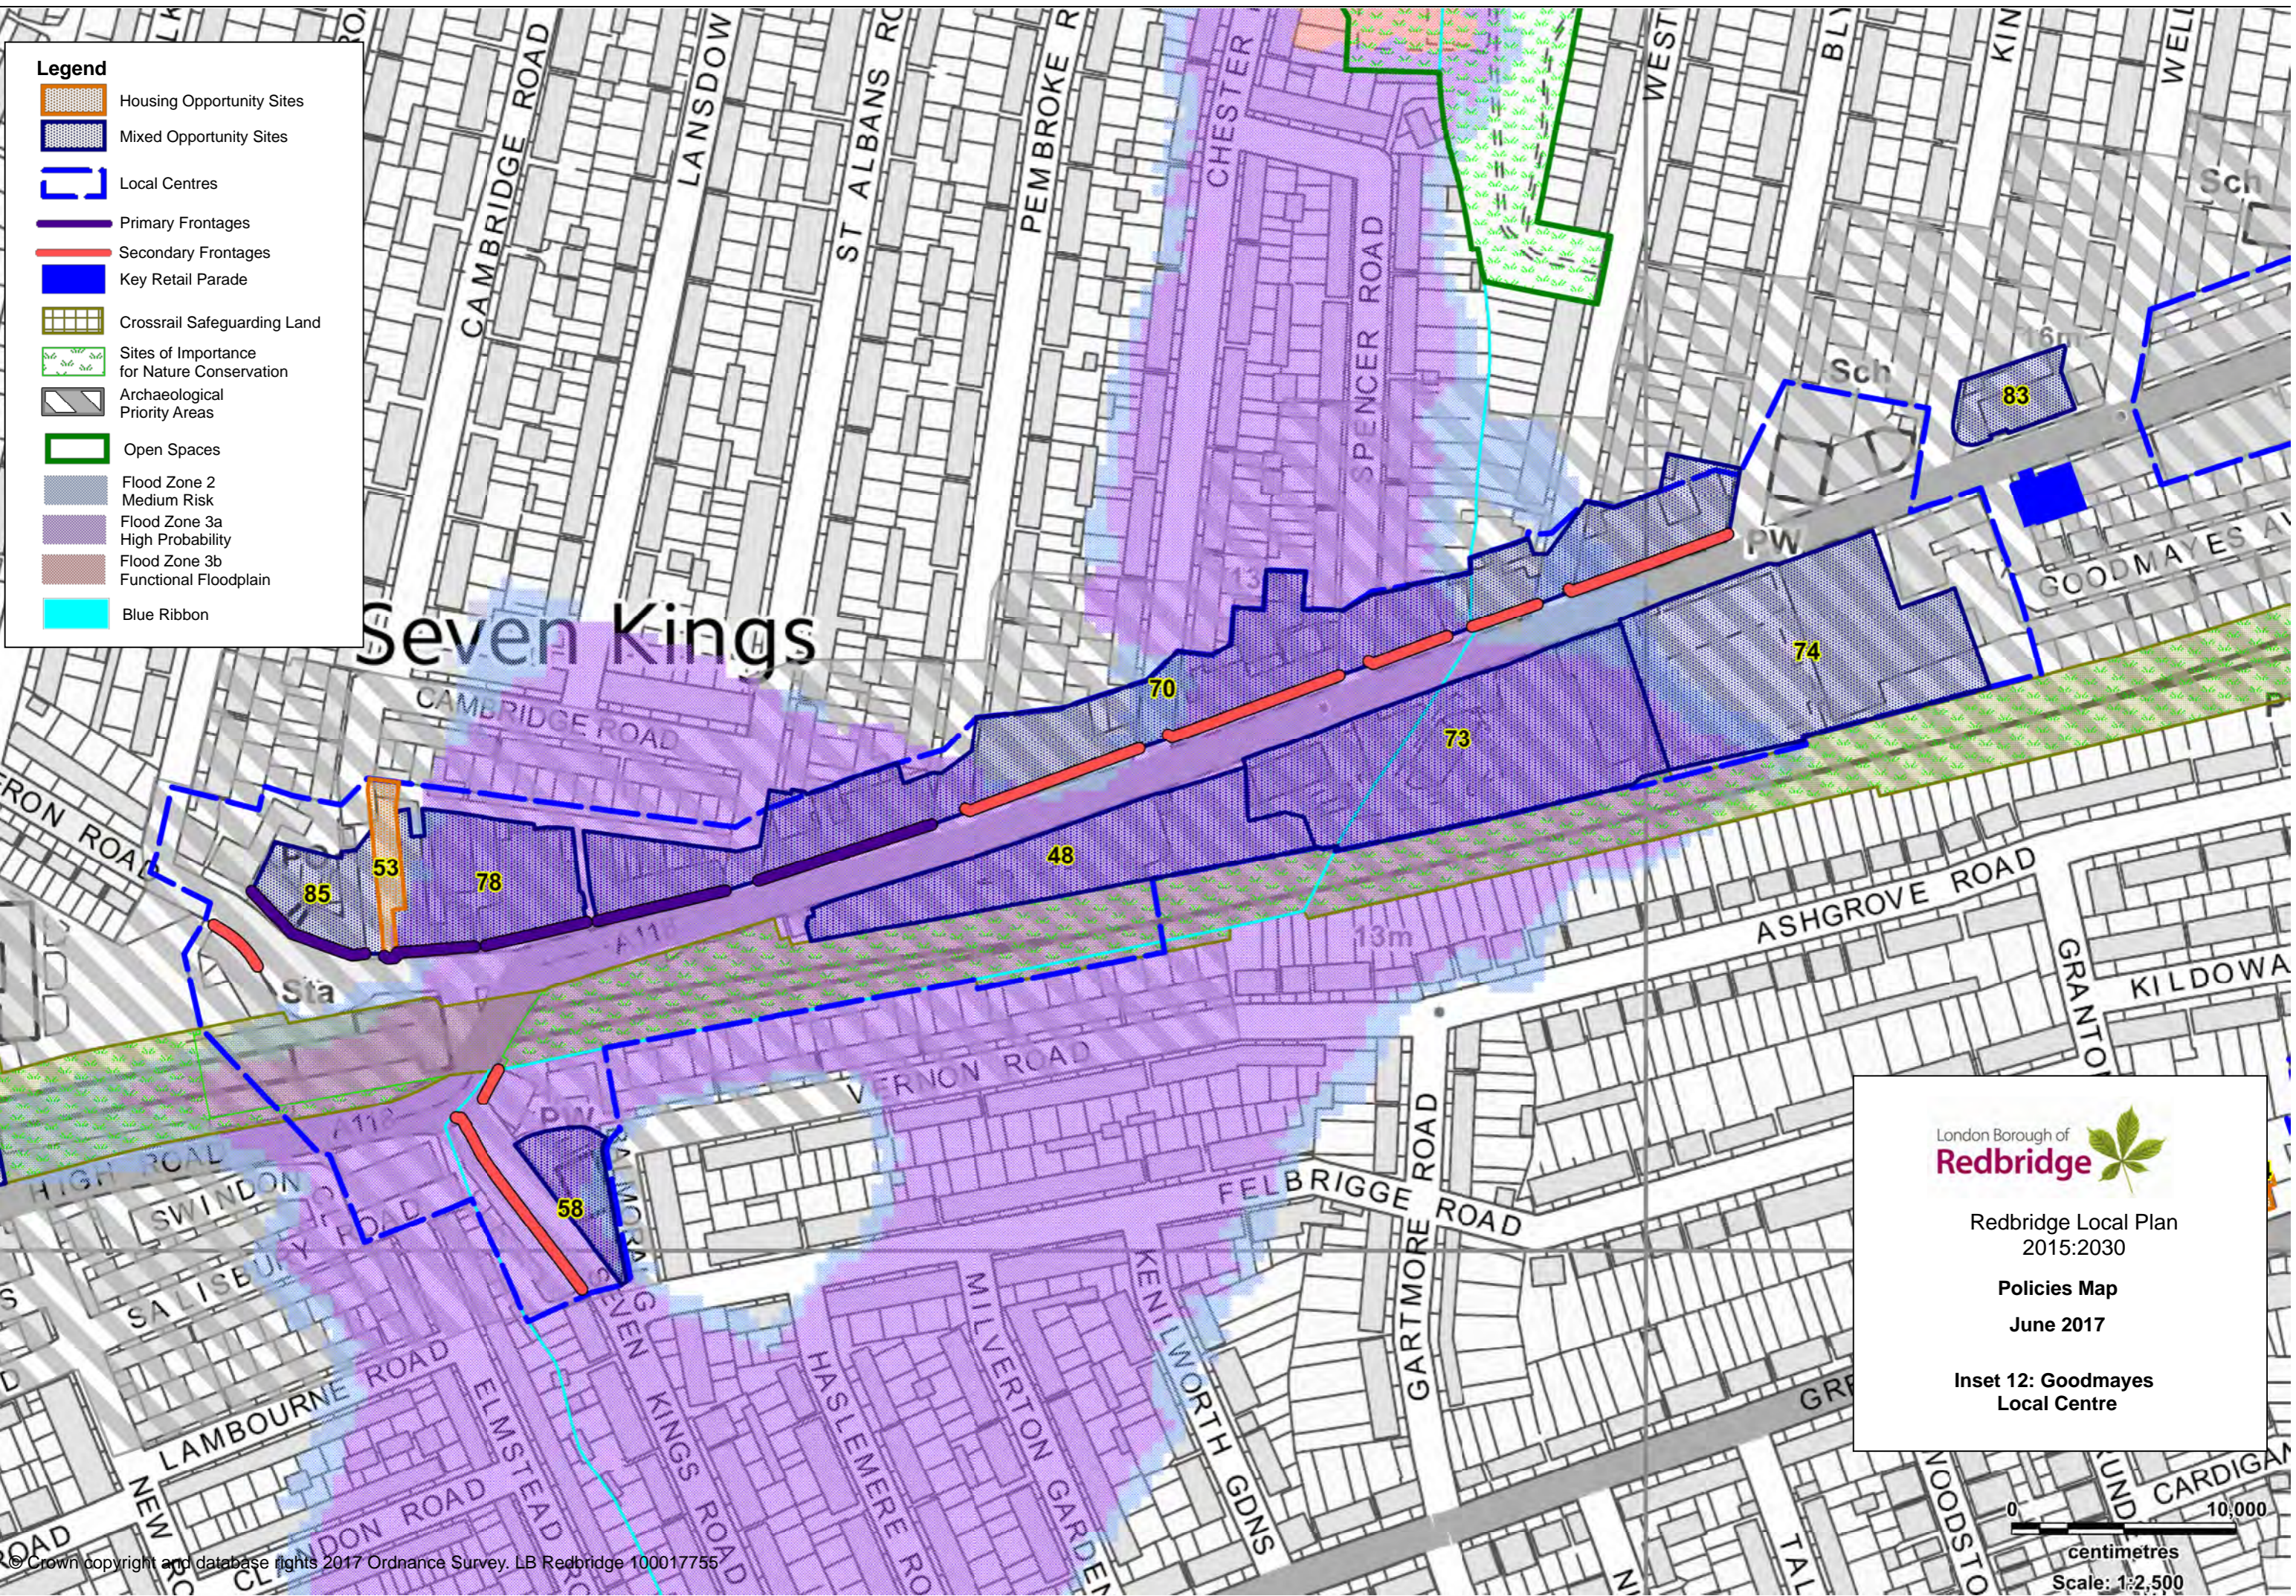

Legend

- Housing Opportunity Sites
- Mixed Opportunity Sites
- Local Centres
- Primary Frontages
- Secondary Frontages
- Key Retail Parade
- Crossrail Safeguarding Land
- Sites of Importance for Nature Conservation
- Archaeological Priority Areas
- Open Spaces
- Flood Zone 2 Medium Risk
- Flood Zone 3a High Probability
- Flood Zone 3b Functional Floodplain
- Blue Ribbon

London Borough of
Redbridge

Redbridge Local Plan
2015:2030

Policies Map
June 2017

**Inset 12: Goodmayes
Local Centre**

0 10,000
centimetres
Scale: 1:2,500