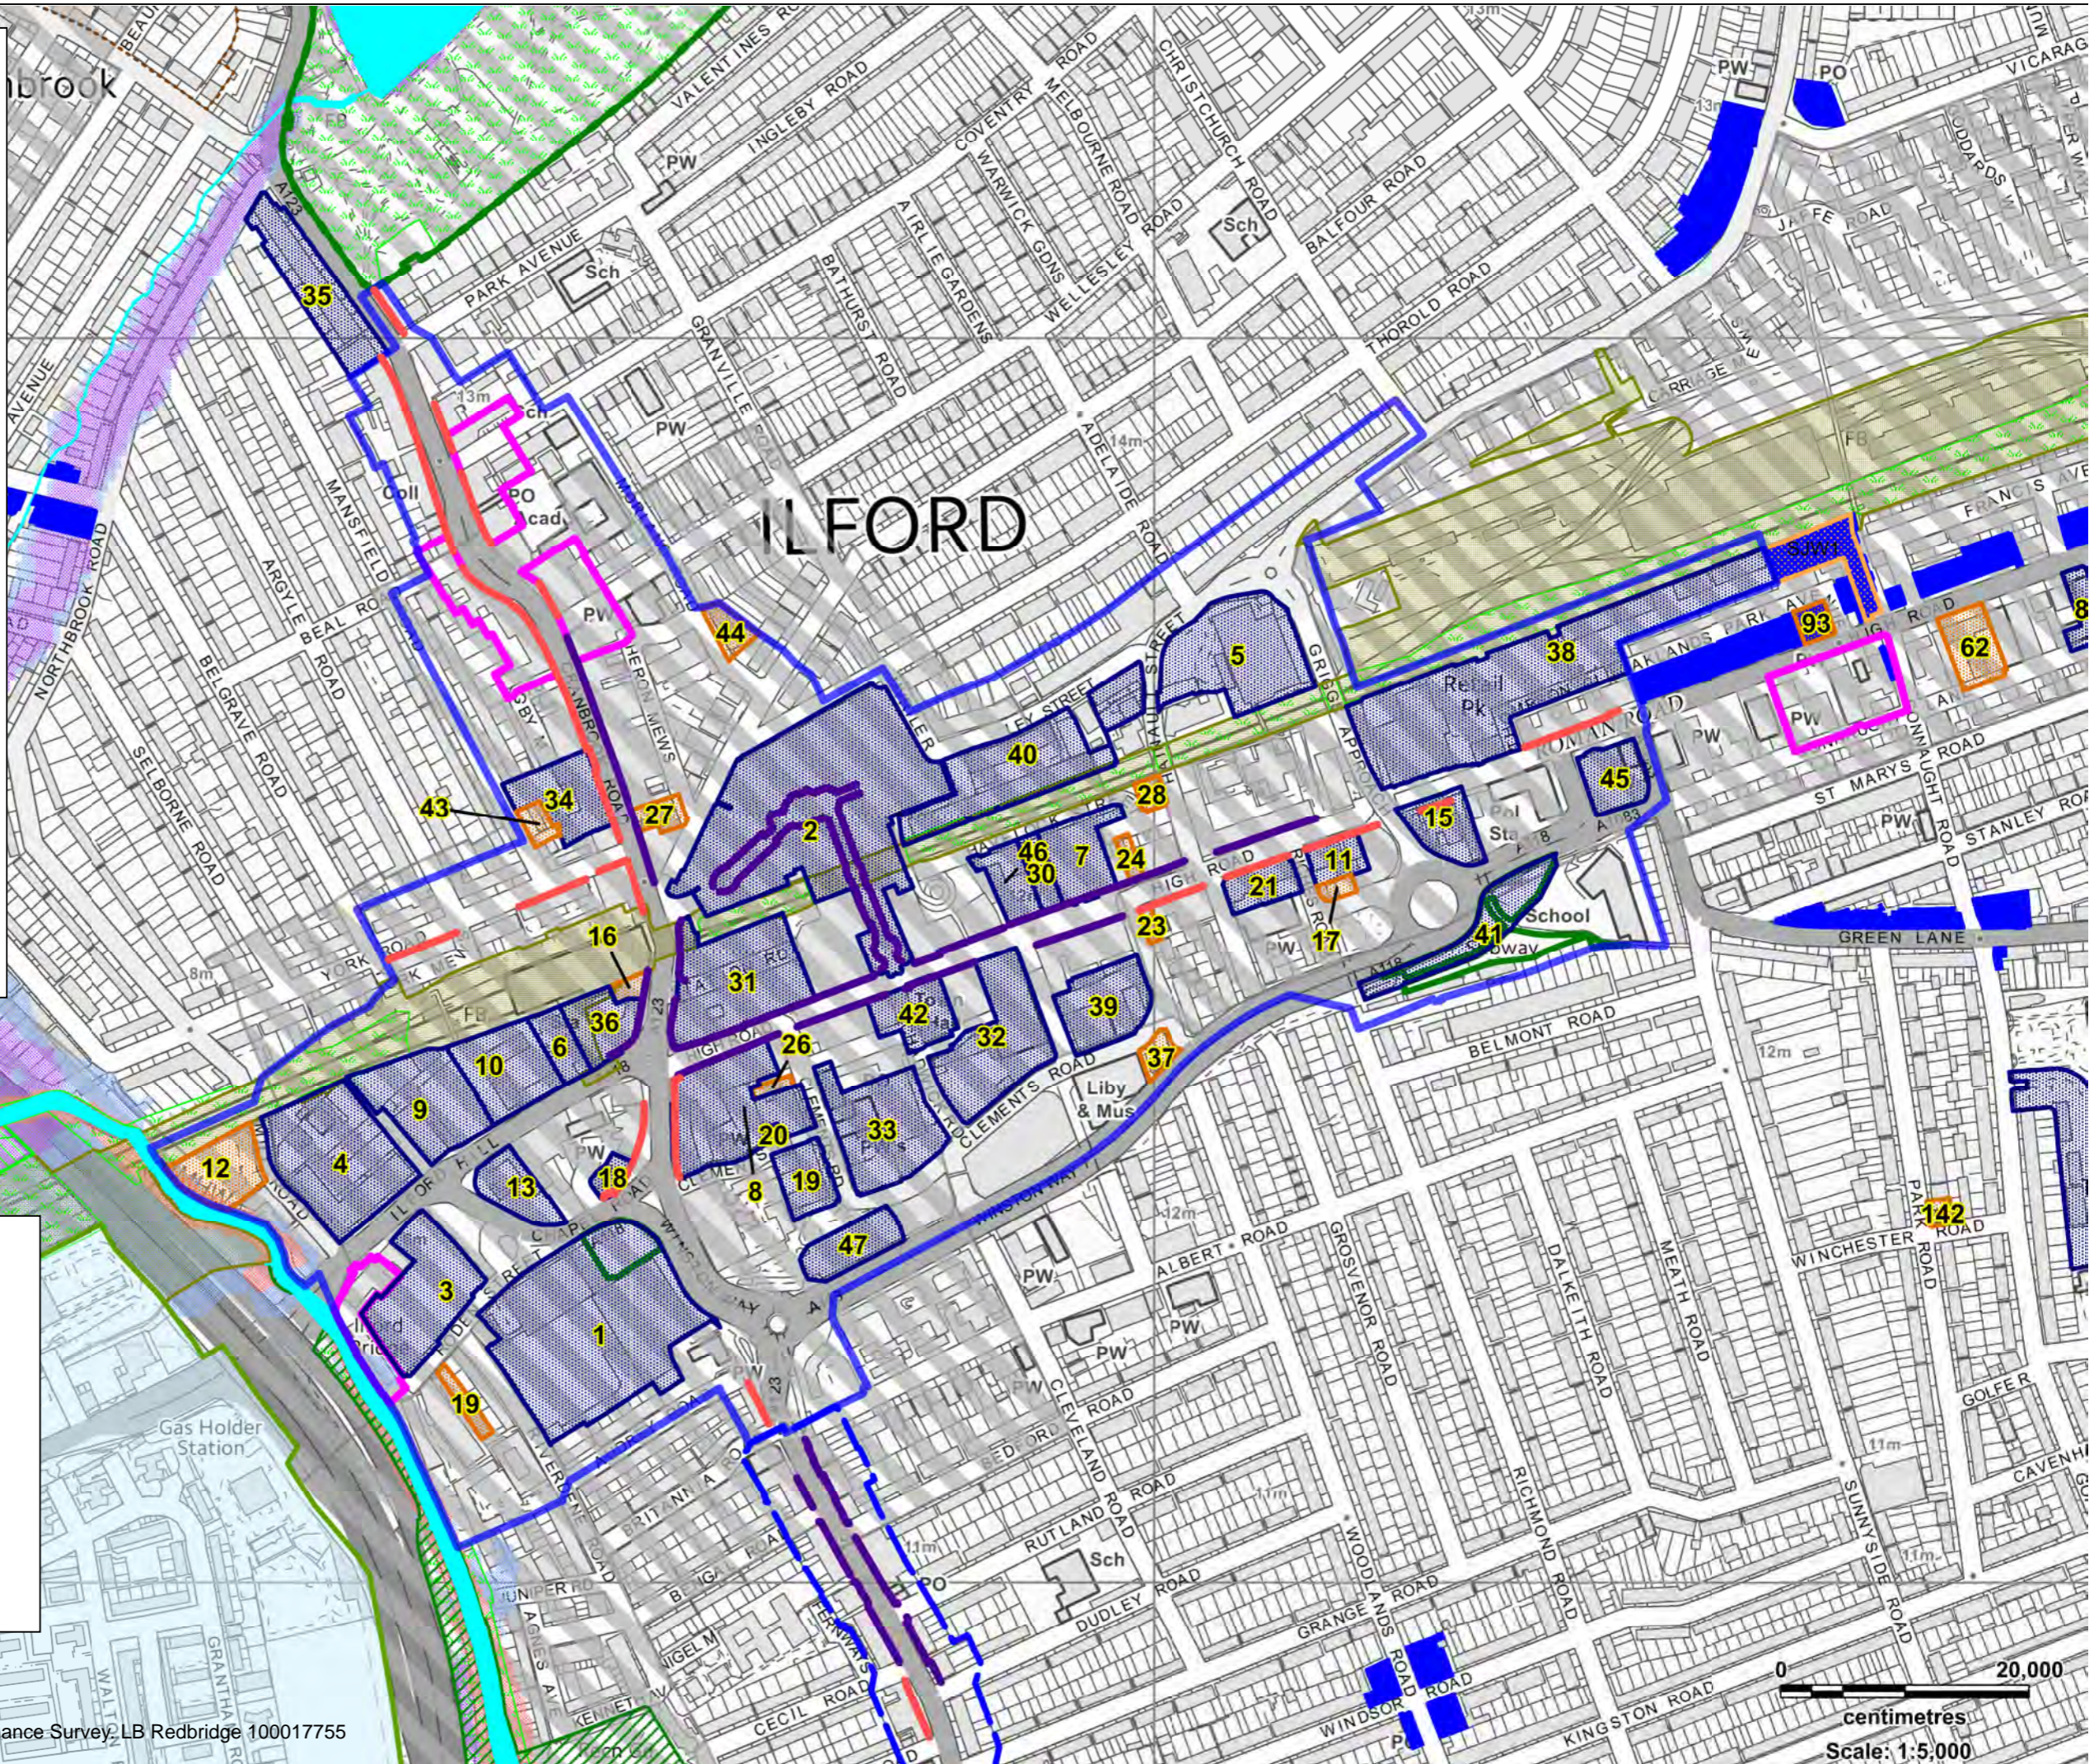

Legend

-  Housing Opportunity Sites
-  Mixed Opportunity Sites
-  Metropolitan Centre
-  Local Centres
-  Key Retail Parade
-  Primary Frontages
-  Secondary Frontages
-  Local Business Areas
-  Open Spaces
-  Crossrail Safeguarding Land
-  Metropolitan Open Land
-  Sites of Importance for Nature Conservation
-  SFRA Flood Zone 2 Medium Risk
-  SFRA Flood Zone 3a High Probability
-  SFRA Flood Zone 3b Functional Floodplain
-  Archaeological Priority Areas
-  Historic Parks & Gardens
-  Blue Ribbon

London Borough of
Redbridge

Redbridge Local Plan
 2015:2030

Policies Map
 June 2017

**Inset 2: Barkingside District
 Centre**

Legend

-  Housing Opportunity Sites
-  Mixed Opportunity Sites
-  District Centres
-  Primary Frontages
-  Secondary Frontages
-  Key Retail Parade
-  Crossrail Safeguarding Land
-  Sites of Importance for Nature Conservation
-  Archaeological Priority Areas