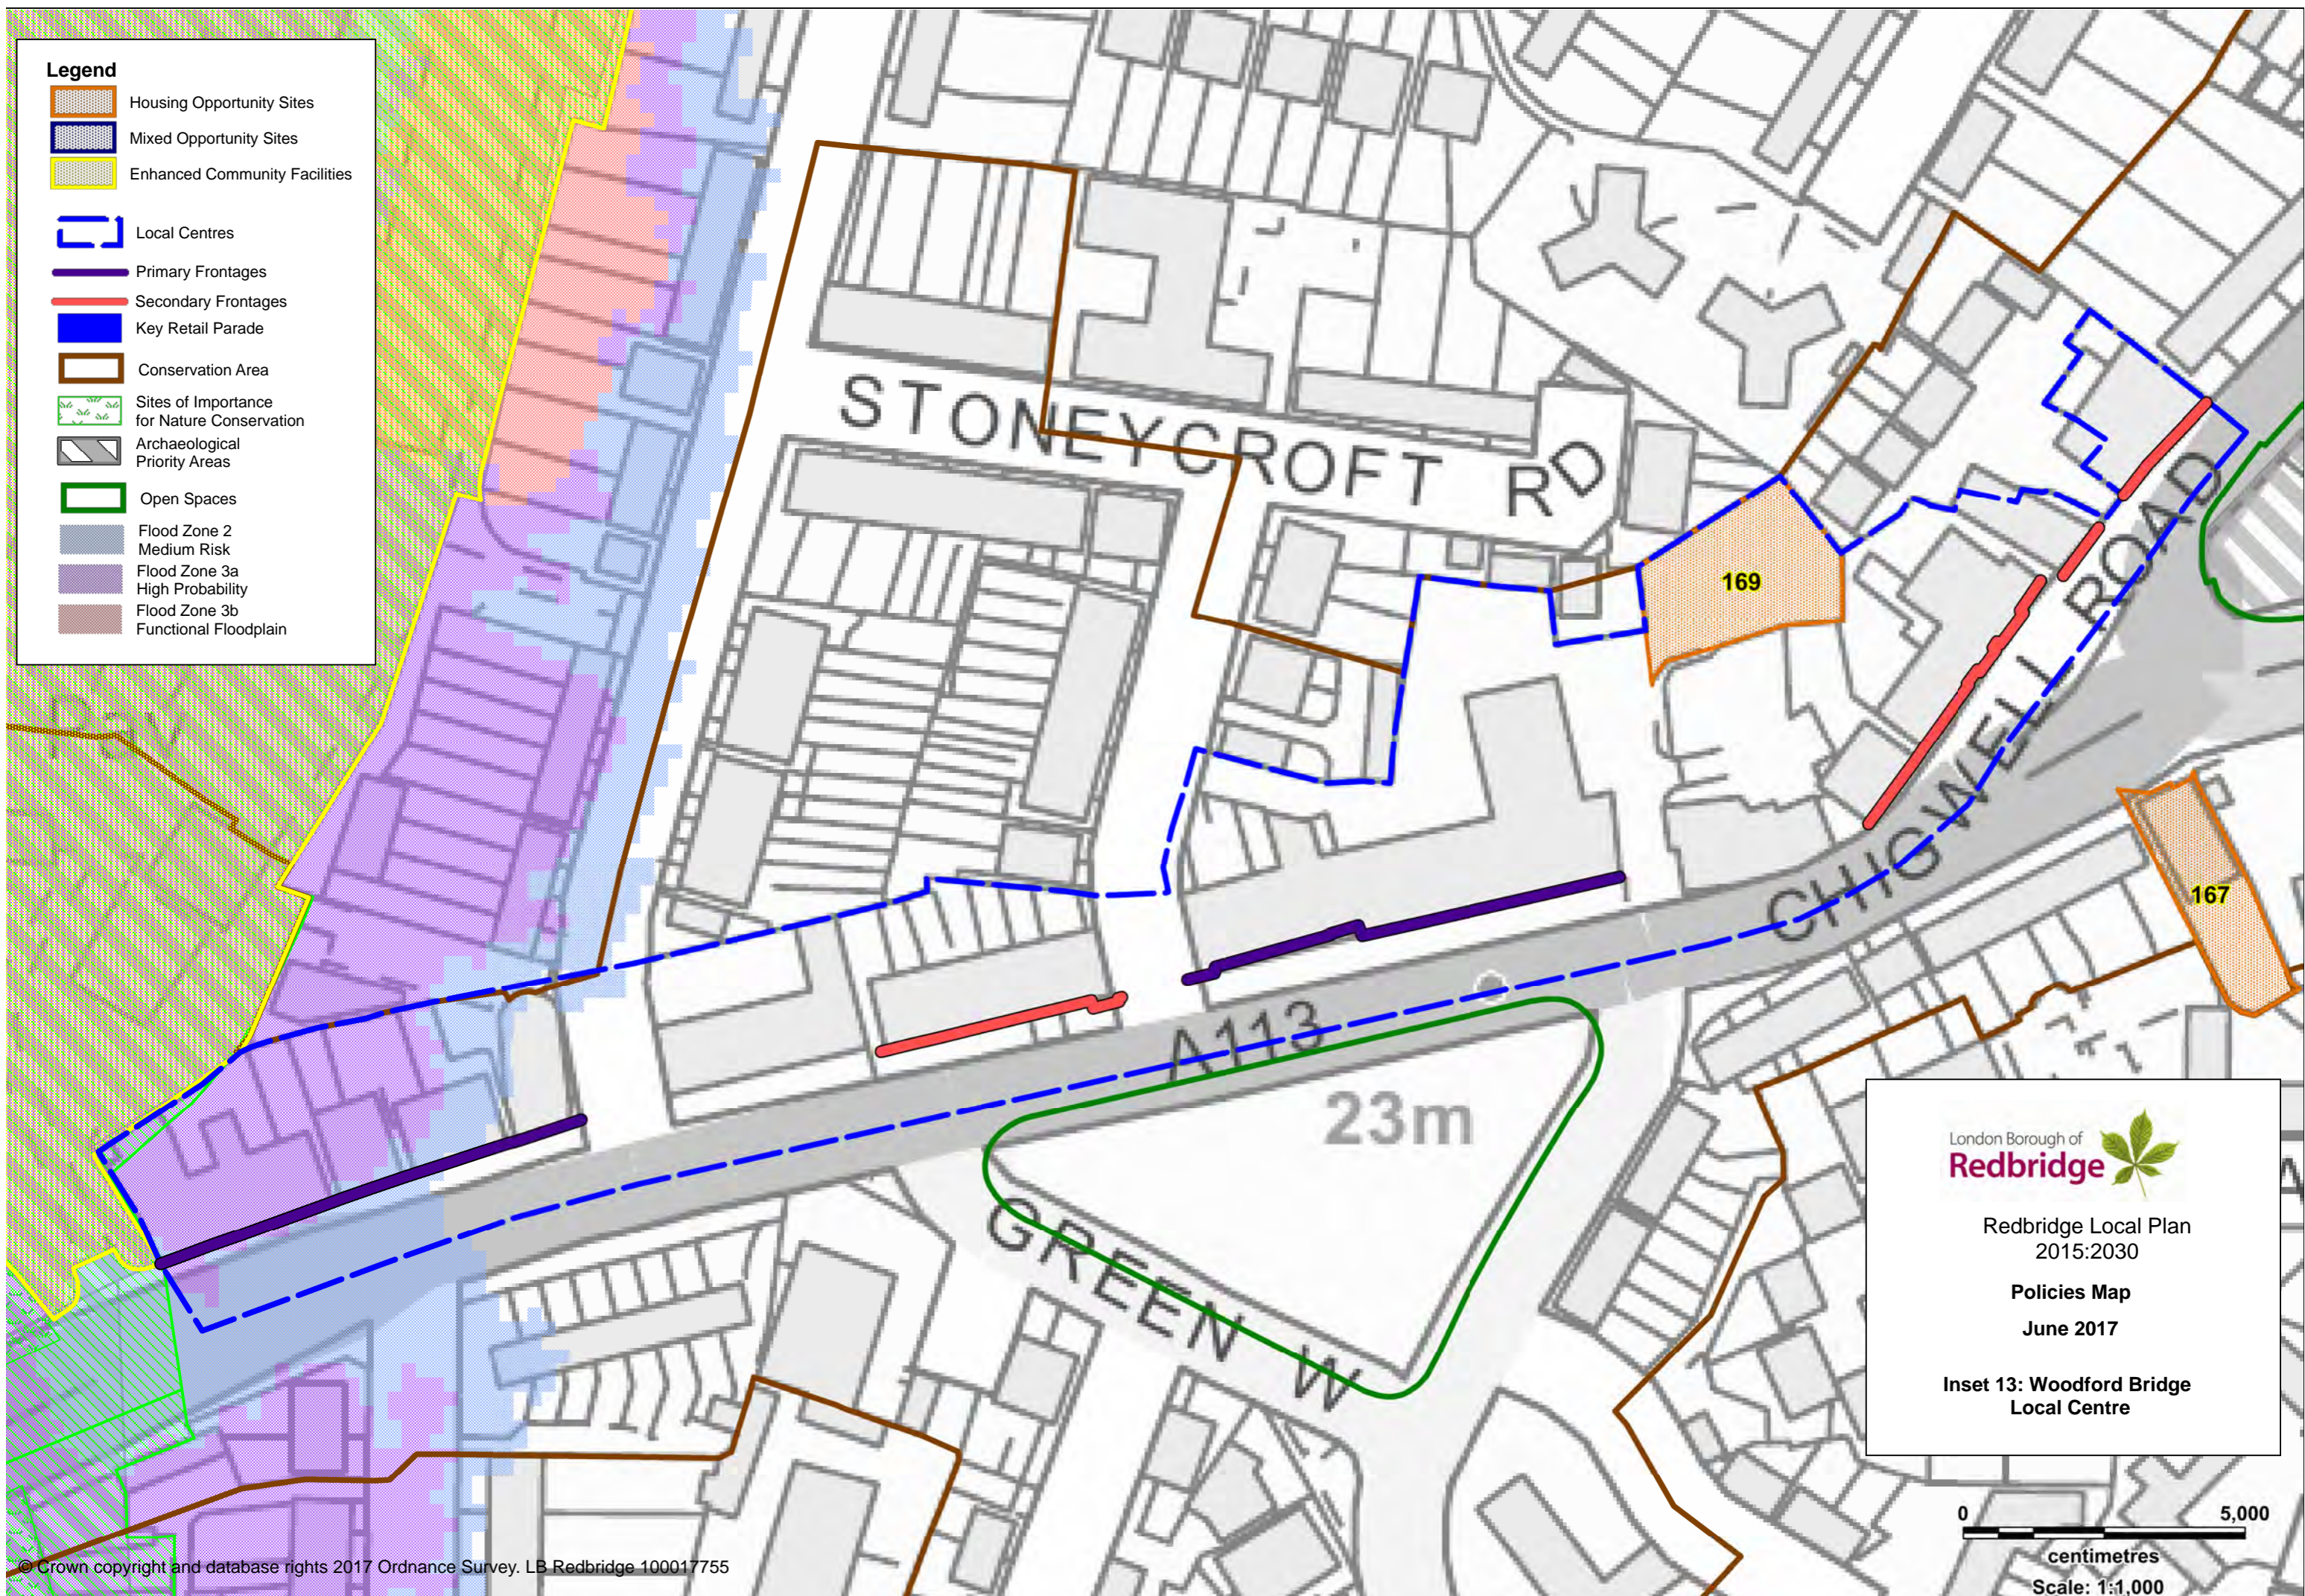

London Borough of
Redbridge 

Redbridge Local Plan
2015:2030

Policies Map
June 2017

**Inset 13: Woodford Bridge
Local Centre**

centimetres
Scale: 1:1,000

Legend

-  Housing Opportunity Sites
-  Local Centres
-  Primary Frontages
-  Secondary Frontages
-  Open Spaces
-  Sites of Importance for Nature Conservation
-  Metropolitan Green Belt
-  Archaeological Priority Areas