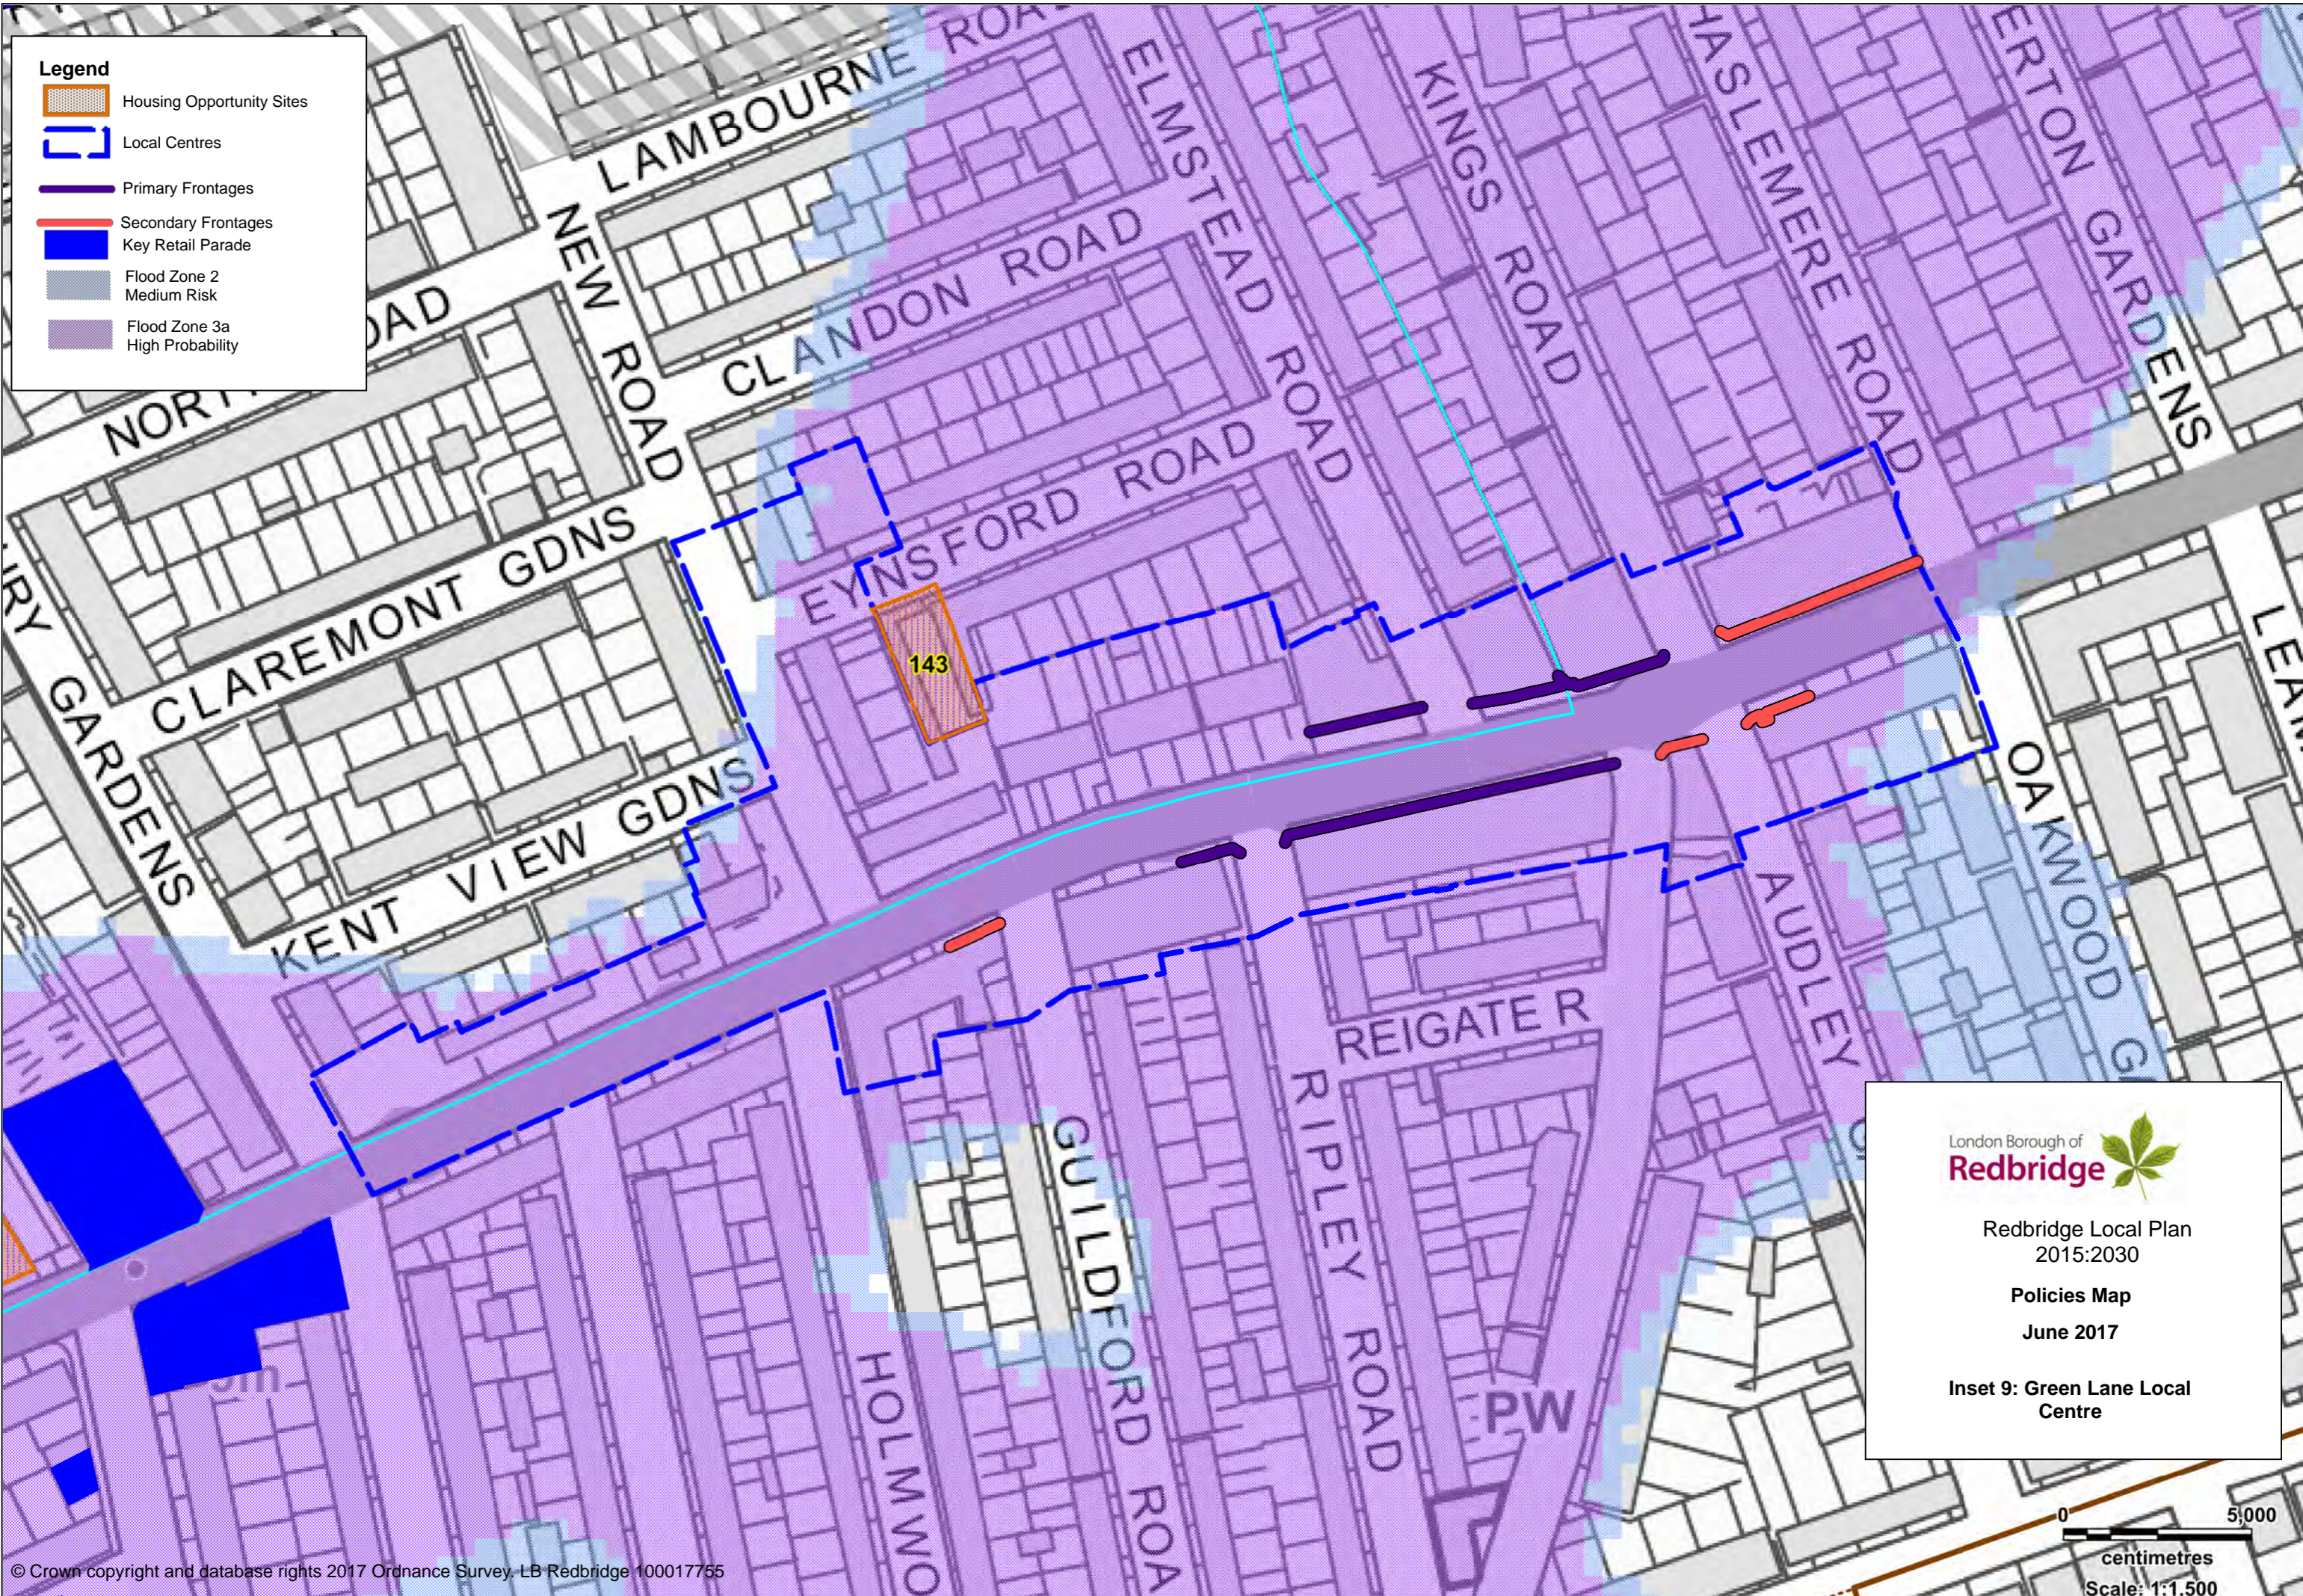

1. **Legend**
2. Housing Opportunity Sites
   - Local Centres
   - Primary Frontages
   - Secondary Frontages
   - Key Retail Parade
   - Flood Zone 2
     Medium Risk
   - Flood Zone 3a
     High Probability

London Borough of
Redbridge

Redbridge Local Plan
2015:2030

Policies Map
June 2017

**Inset 9: Green Lane Local
Centre**