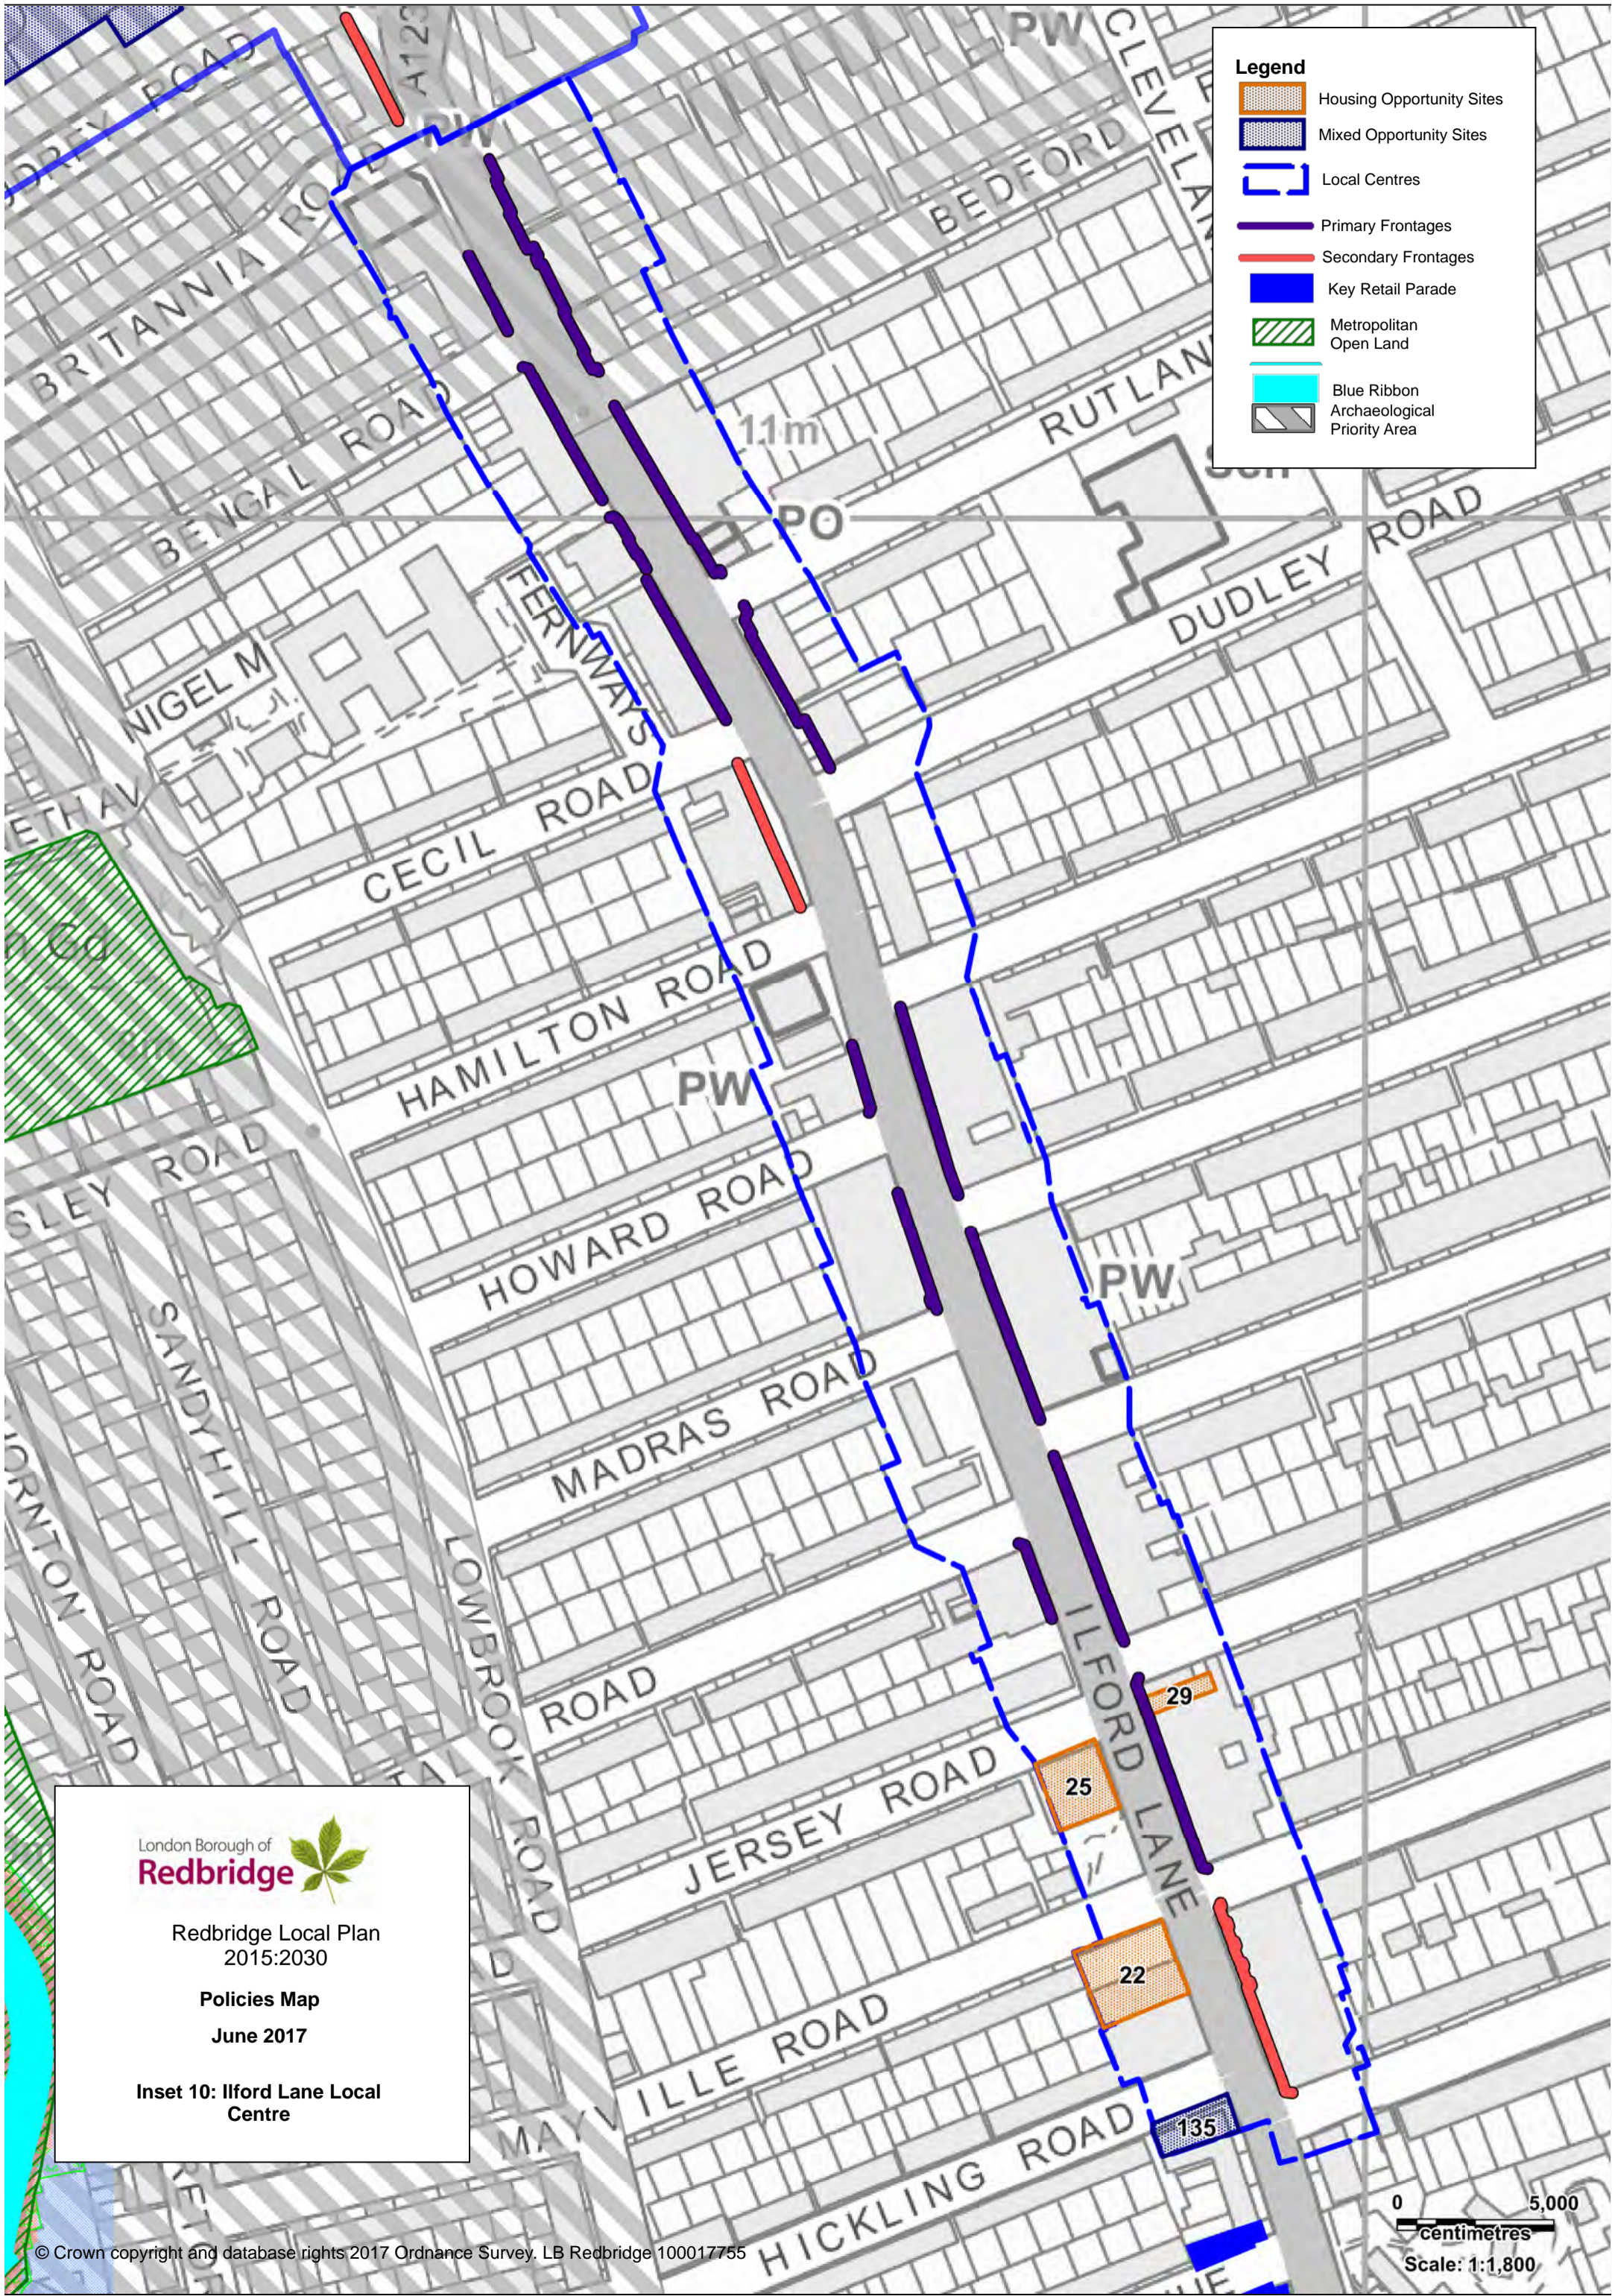

Legend

- Housing Opportunity Sites
- Mixed Opportunity Sites
- Local Centres
- Primary Frontages
- Secondary Frontages
- Key Retail Parade
- Metropolitan Open Land
- Blue Ribbon
- Archaeological Priority Area

London Borough of
Redbridge

Redbridge Local Plan
2015:2030

Policies Map
June 2017

Inset 10: Ilford Lane Local Centre

0 5,000
centimetres
Scale: 1:1,800