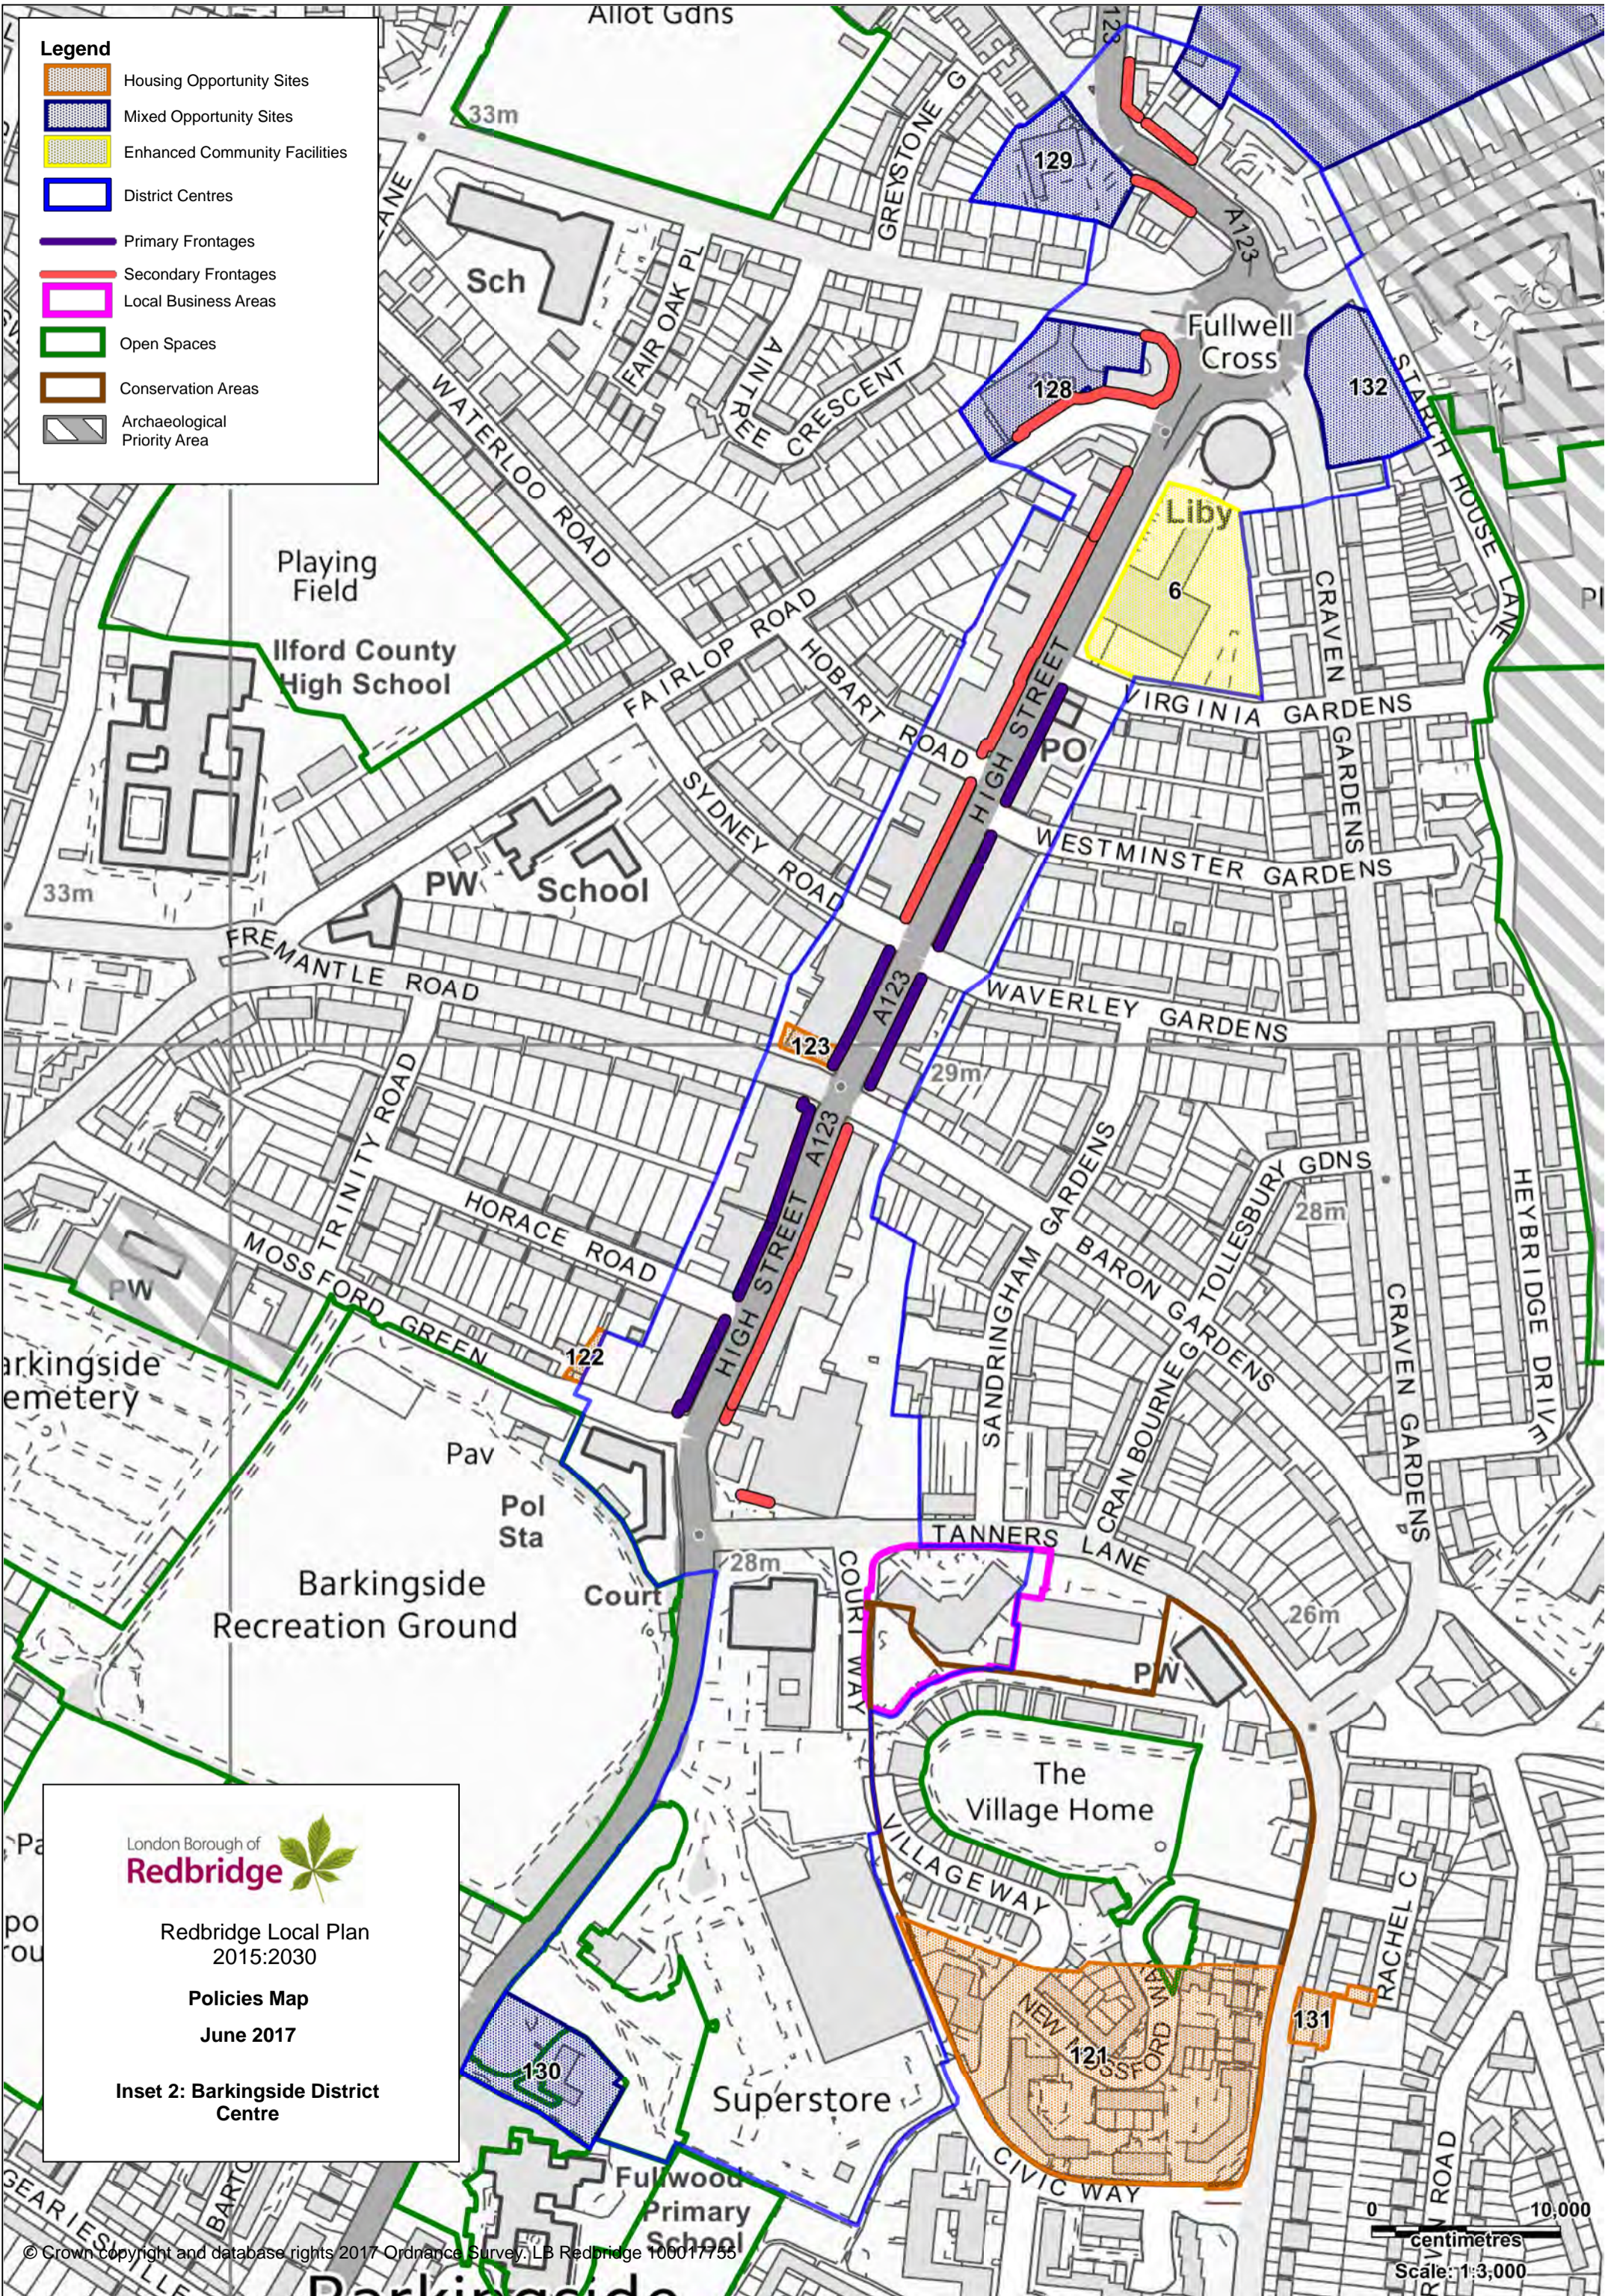

1. **Legend**
2. Housing Opportunity Sites
   - Mixed Opportunity Sites
   - Enhanced Community Facilities
   - District Centres
   - Primary Frontages
   - Secondary Frontages
   - Local Business Areas
   - Open Spaces
   - Conservation Areas
   - Archaeological Priority Area

London Borough of
Redbridge

Redbridge Local Plan
2015:2030

Policies Map
June 2017

**Inset 2: Barkingside District
Centre**