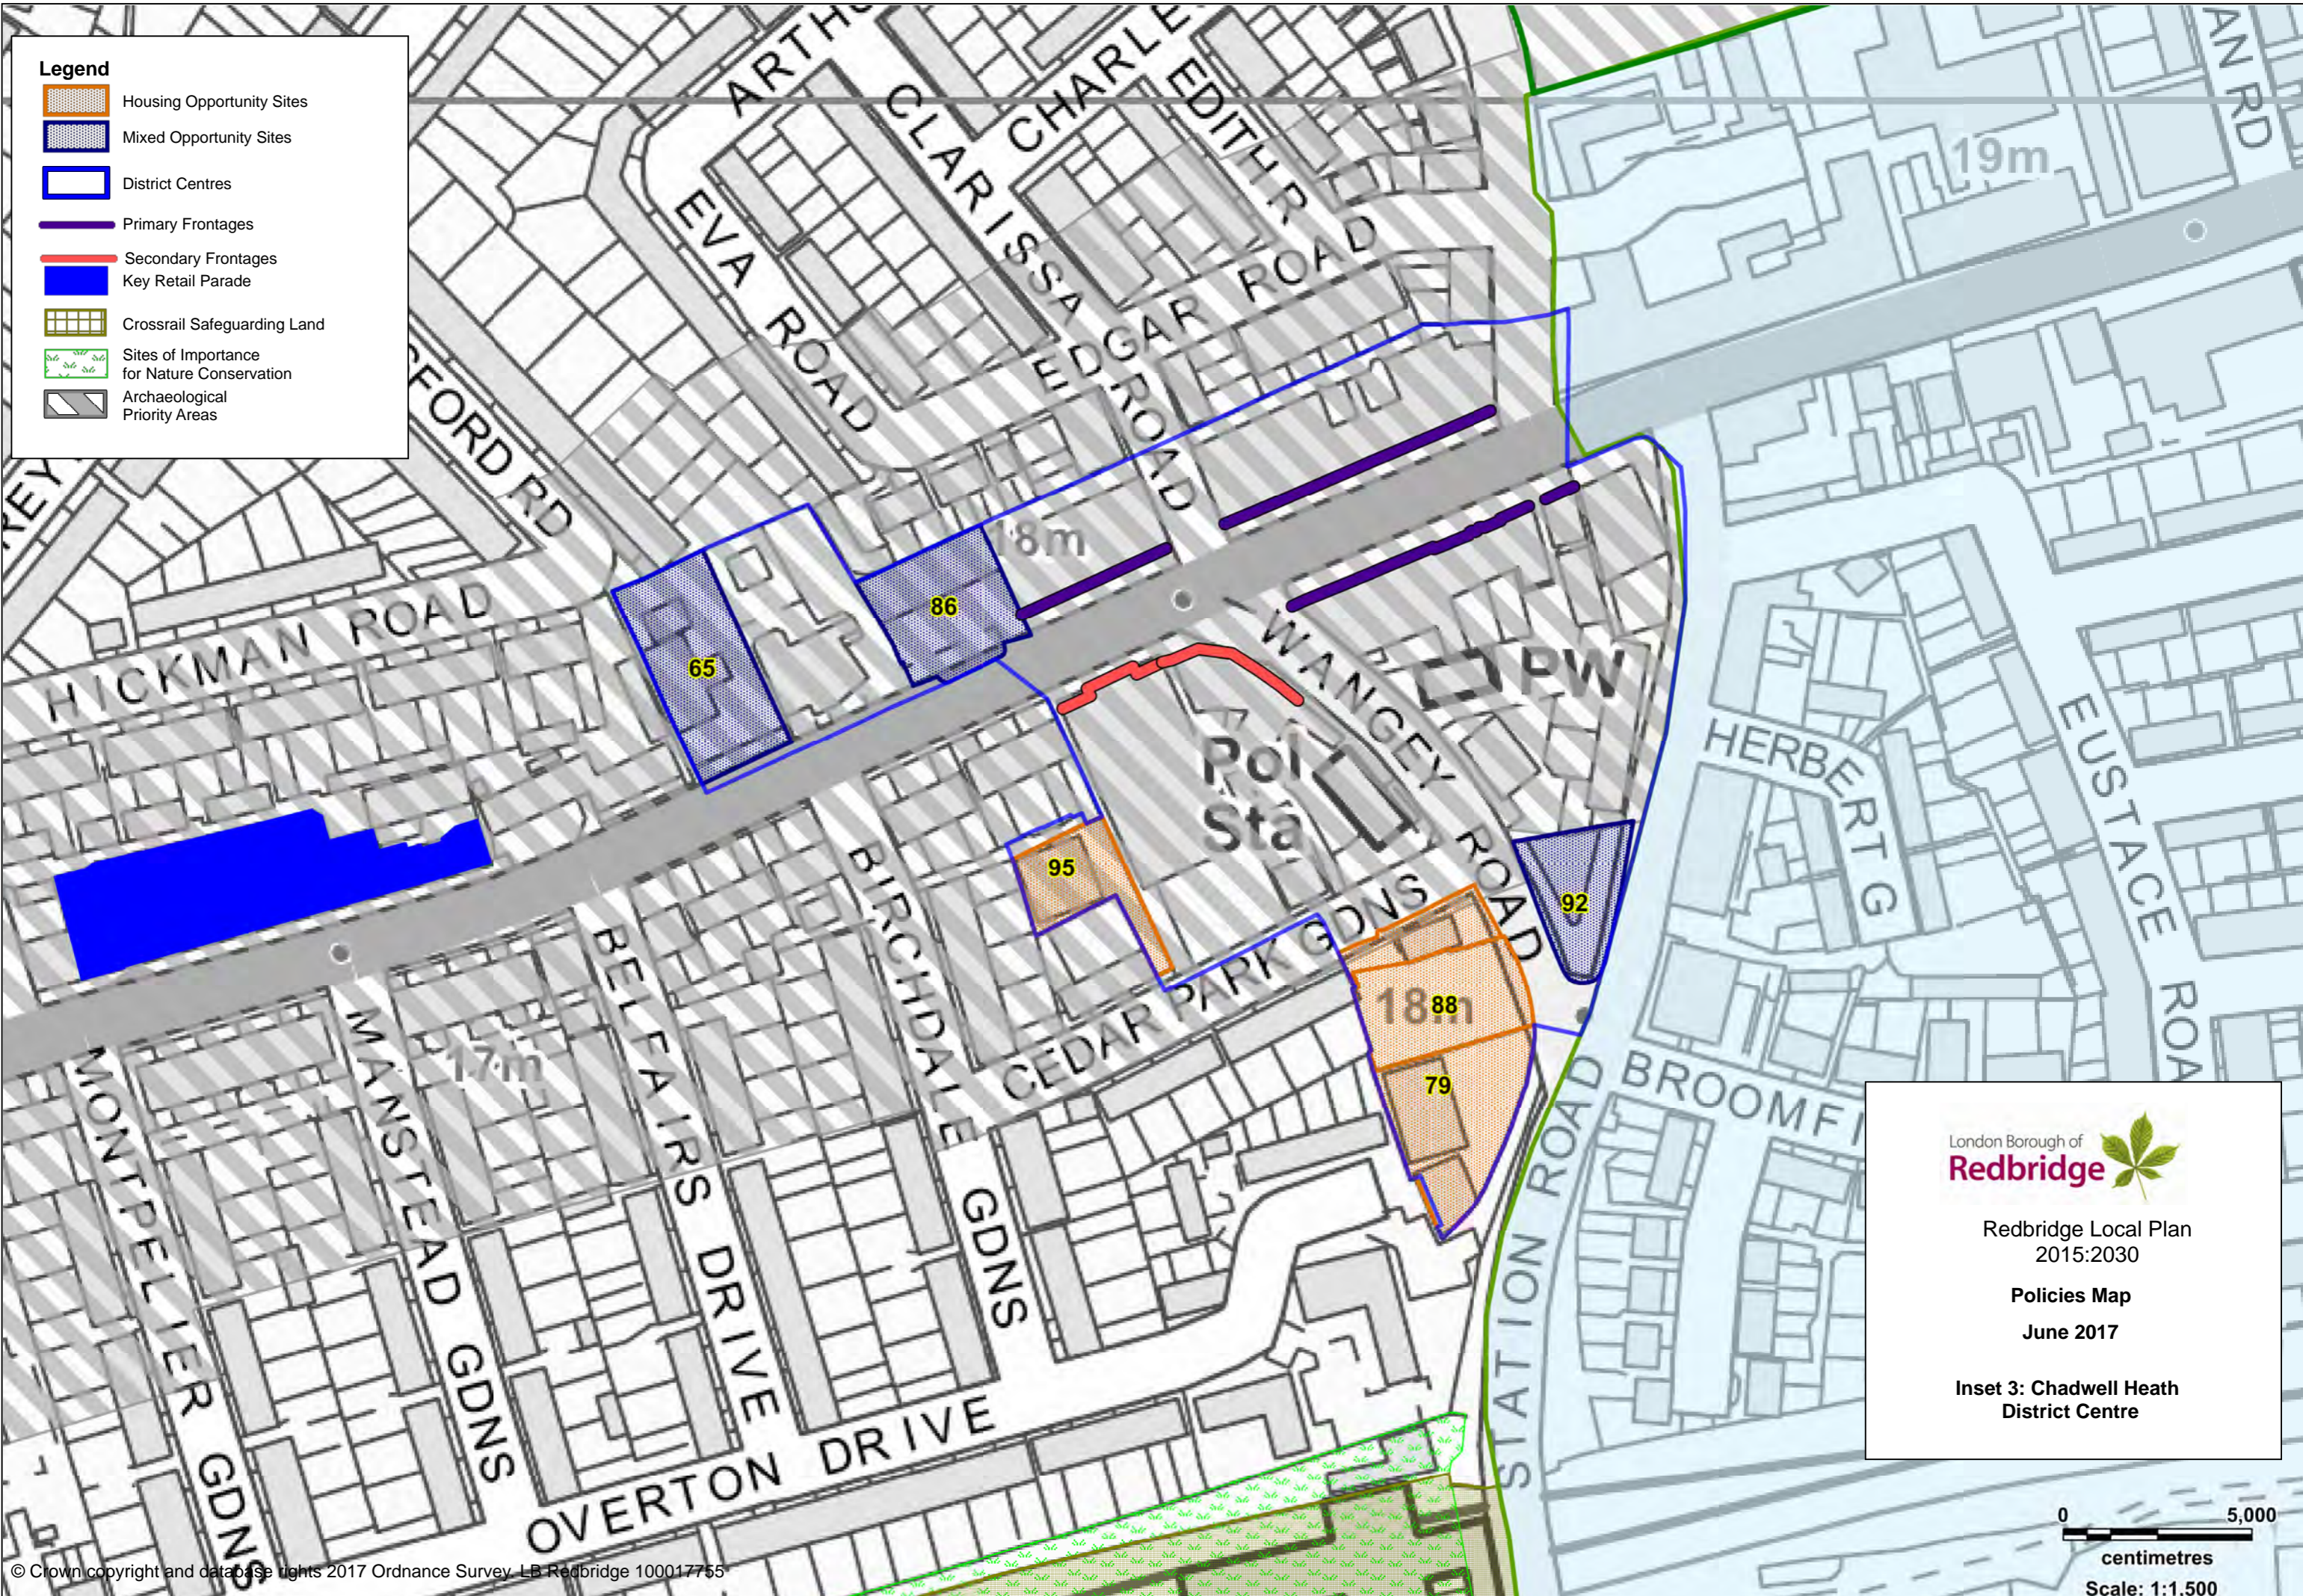

London Borough of
Redbridge

Redbridge Local Plan
 2015:2030

Policies Map
 June 2017

**Inset 2: Barkingside District
 Centre**

Legend

-  Housing Opportunity Sites
-  Mixed Opportunity Sites
-  District Centres
-  Primary Frontages
-  Secondary Frontages
-  Key Retail Parade
-  Crossrail Safeguarding Land
-  Sites of Importance for Nature Conservation
-  Archaeological Priority Areas