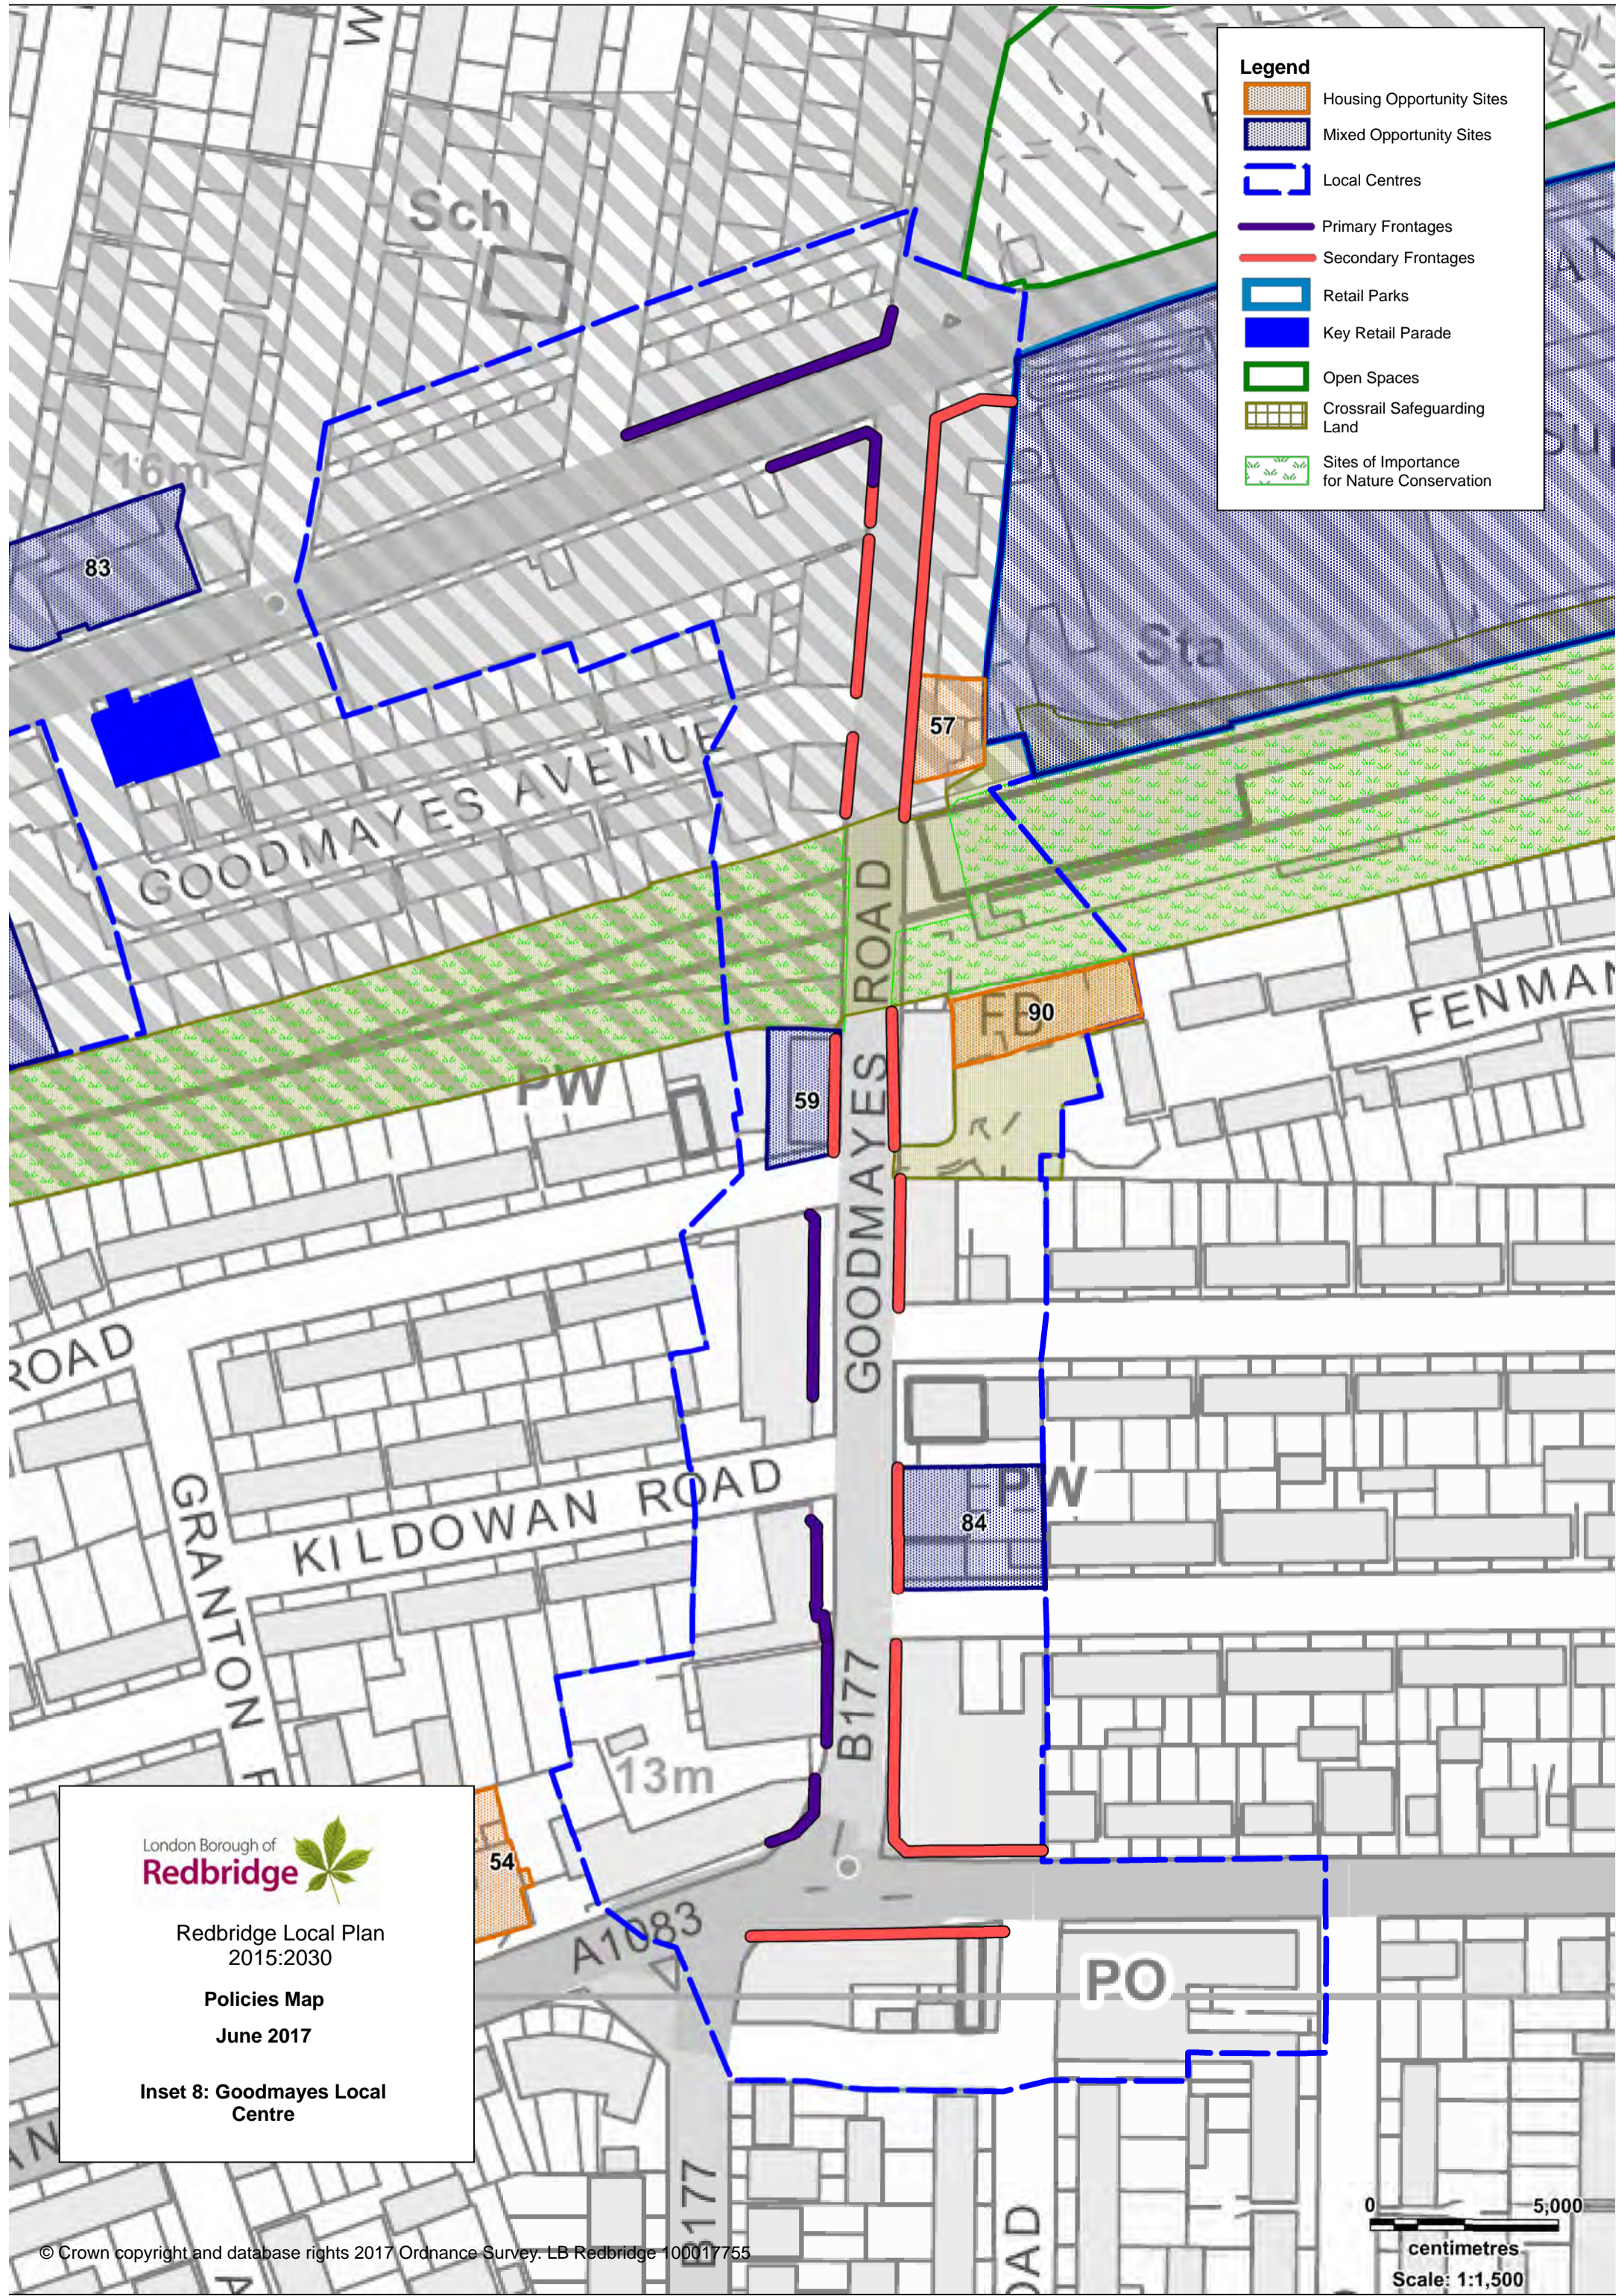

London Borough of
Redbridge 

Redbridge Local Plan
2015:2030
Policies Map
June 2017

Inset 7: Green Lane
District Centre

centimetres
Scale: 1:1,250

Legend

-  Housing Opportunity Sites
-  Mixed Opportunity Sites
-  Local Centres
-  Primary Frontages
-  Secondary Frontages
-  Retail Parks
-  Key Retail Parade
-  Open Spaces
-  Crossrail Safeguarding Land
-  Sites of Importance for Nature Conservation