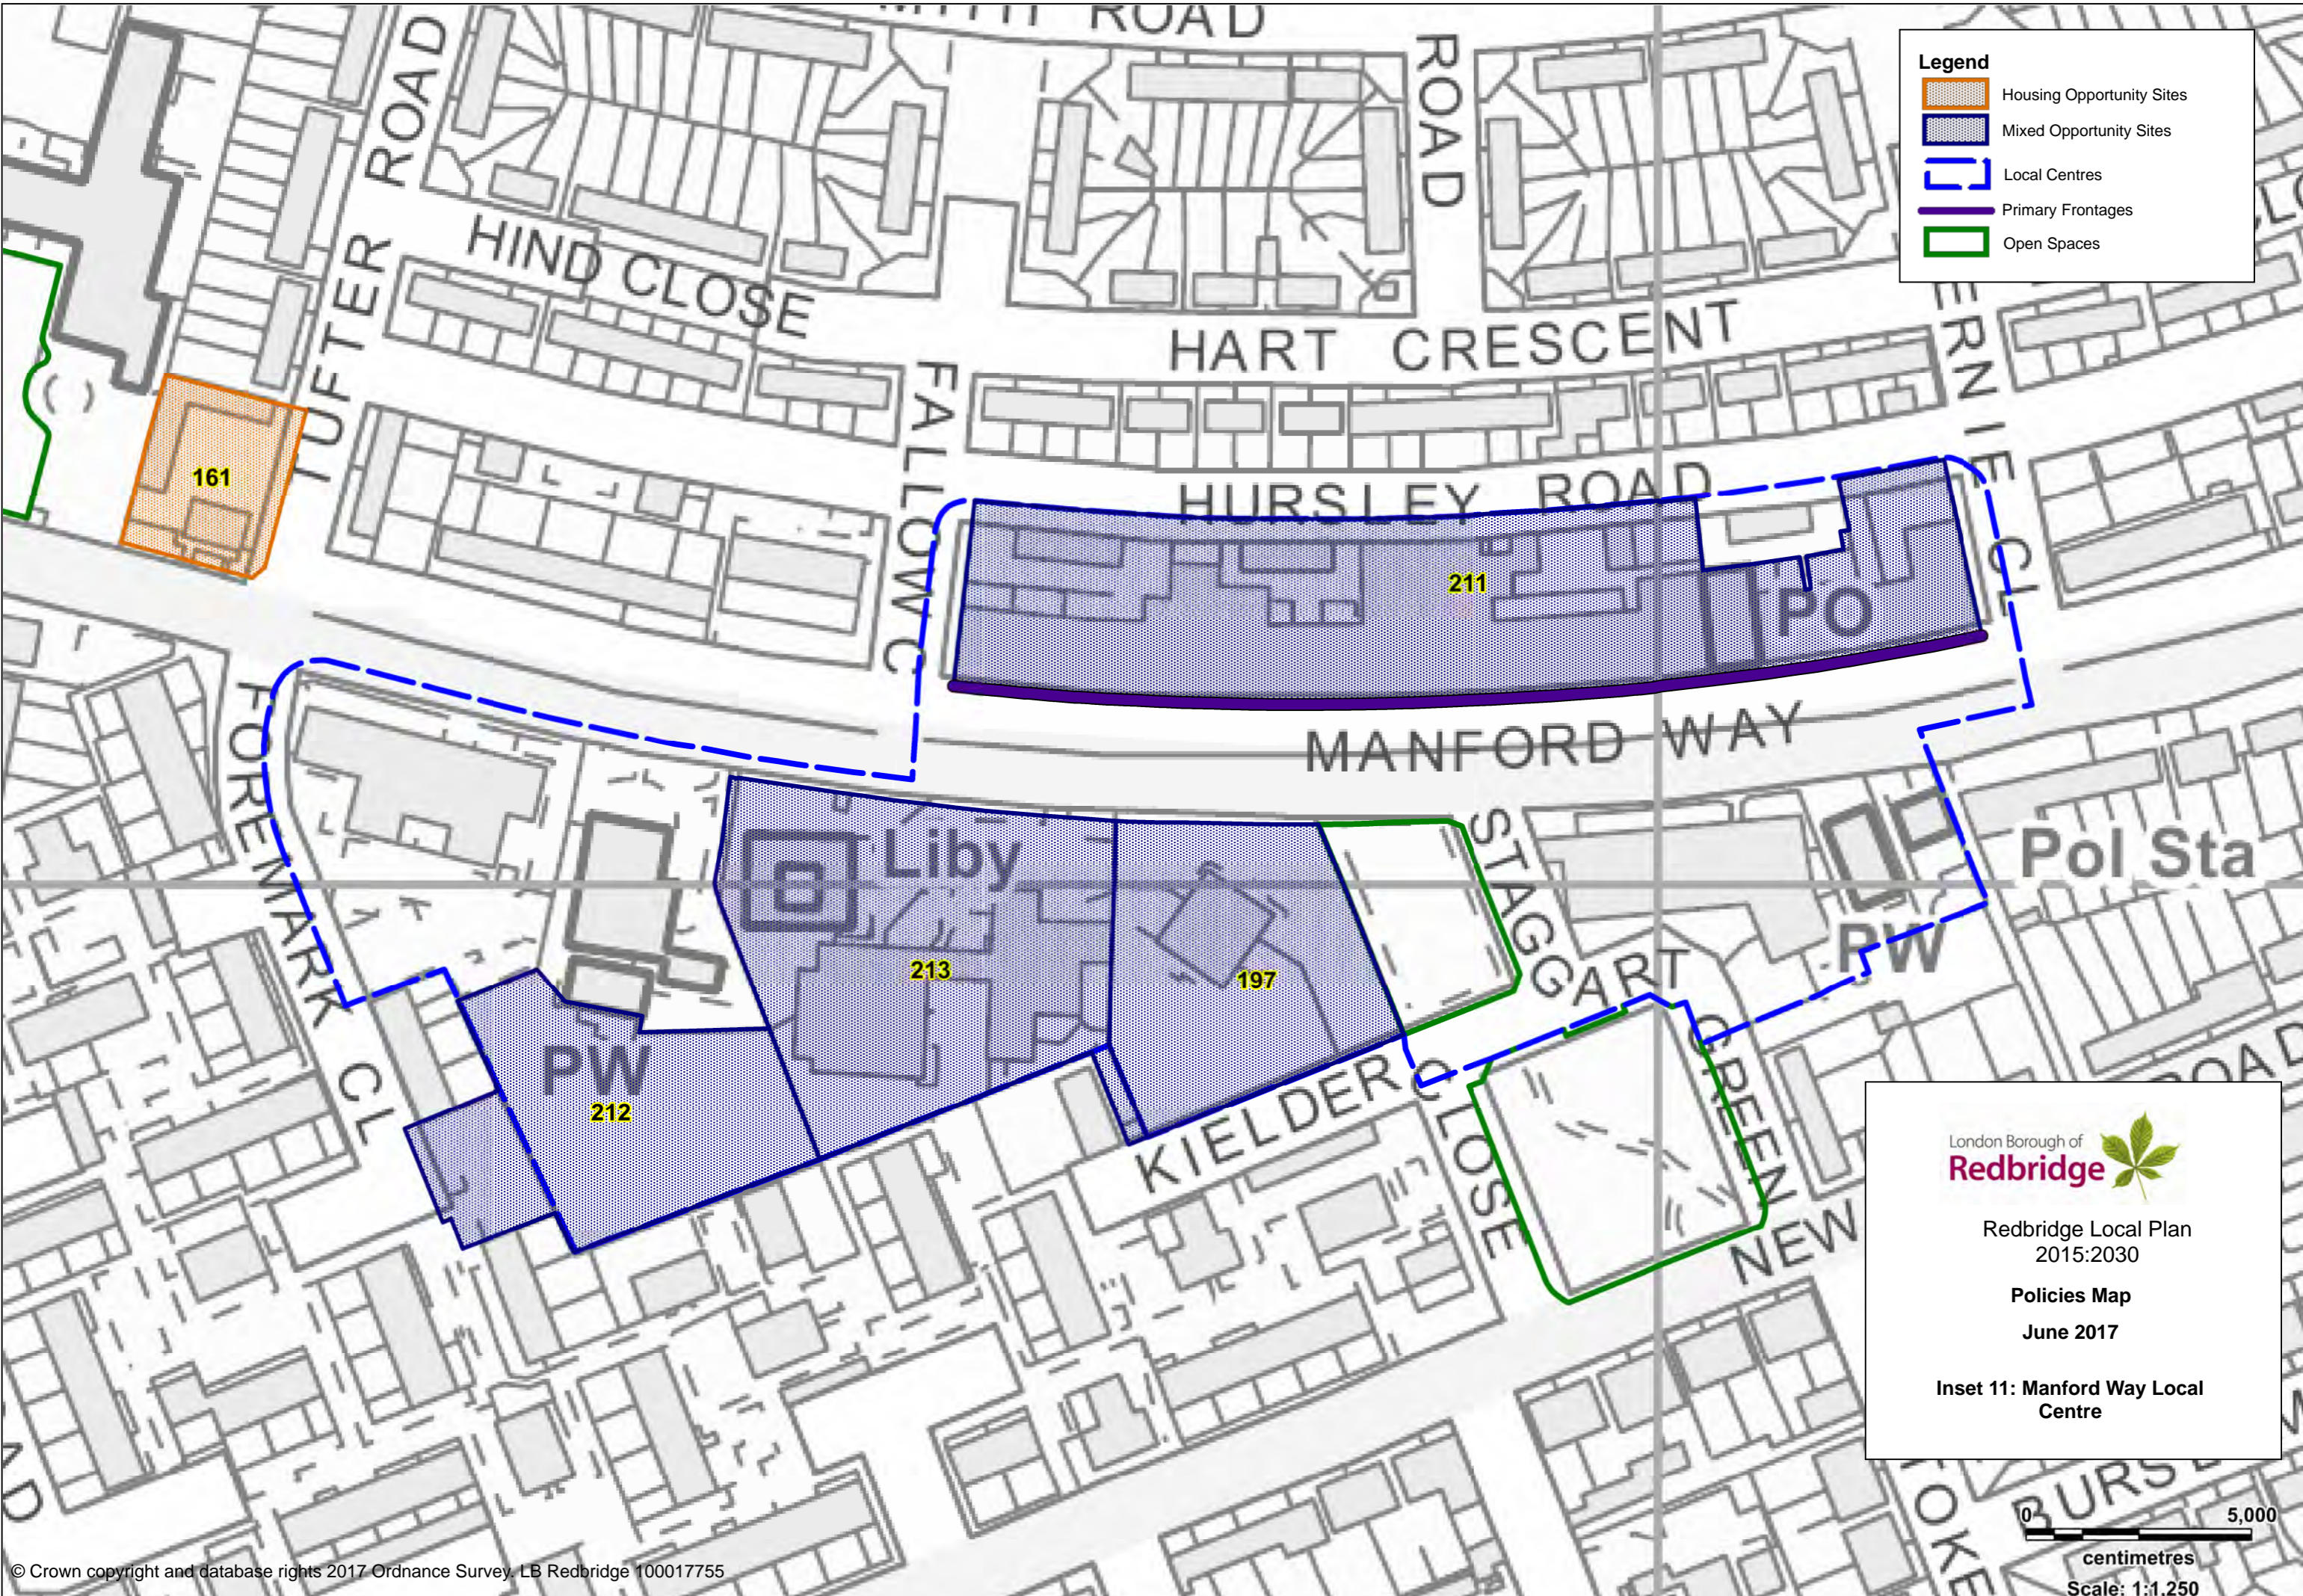

London Borough of
Redbridge 

Redbridge Local Plan
 2015:2030

Policies Map
 June 2017

**Inset 9: Green Lane Local
 Centre**

Legend

- Housing Opportunity Sites
- Mixed Opportunity Sites
- Local Centres
- Primary Frontages
- Secondary Frontages
- Key Retail Parade
- Metropolitan Open Land
- Blue Ribbon
- Archaeological Priority Area

London Borough of
Redbridge

Redbridge Local Plan
 2015:2030

Policies Map
 June 2017

Inset 10: Ilford Lane Local Centre

0 5,000
 centimetres
 Scale: 1:1,800

Legend

-  Housing Opportunity Sites
-  Mixed Opportunity Sites
-  Local Centres
-  Primary Frontages
-  Open Spaces