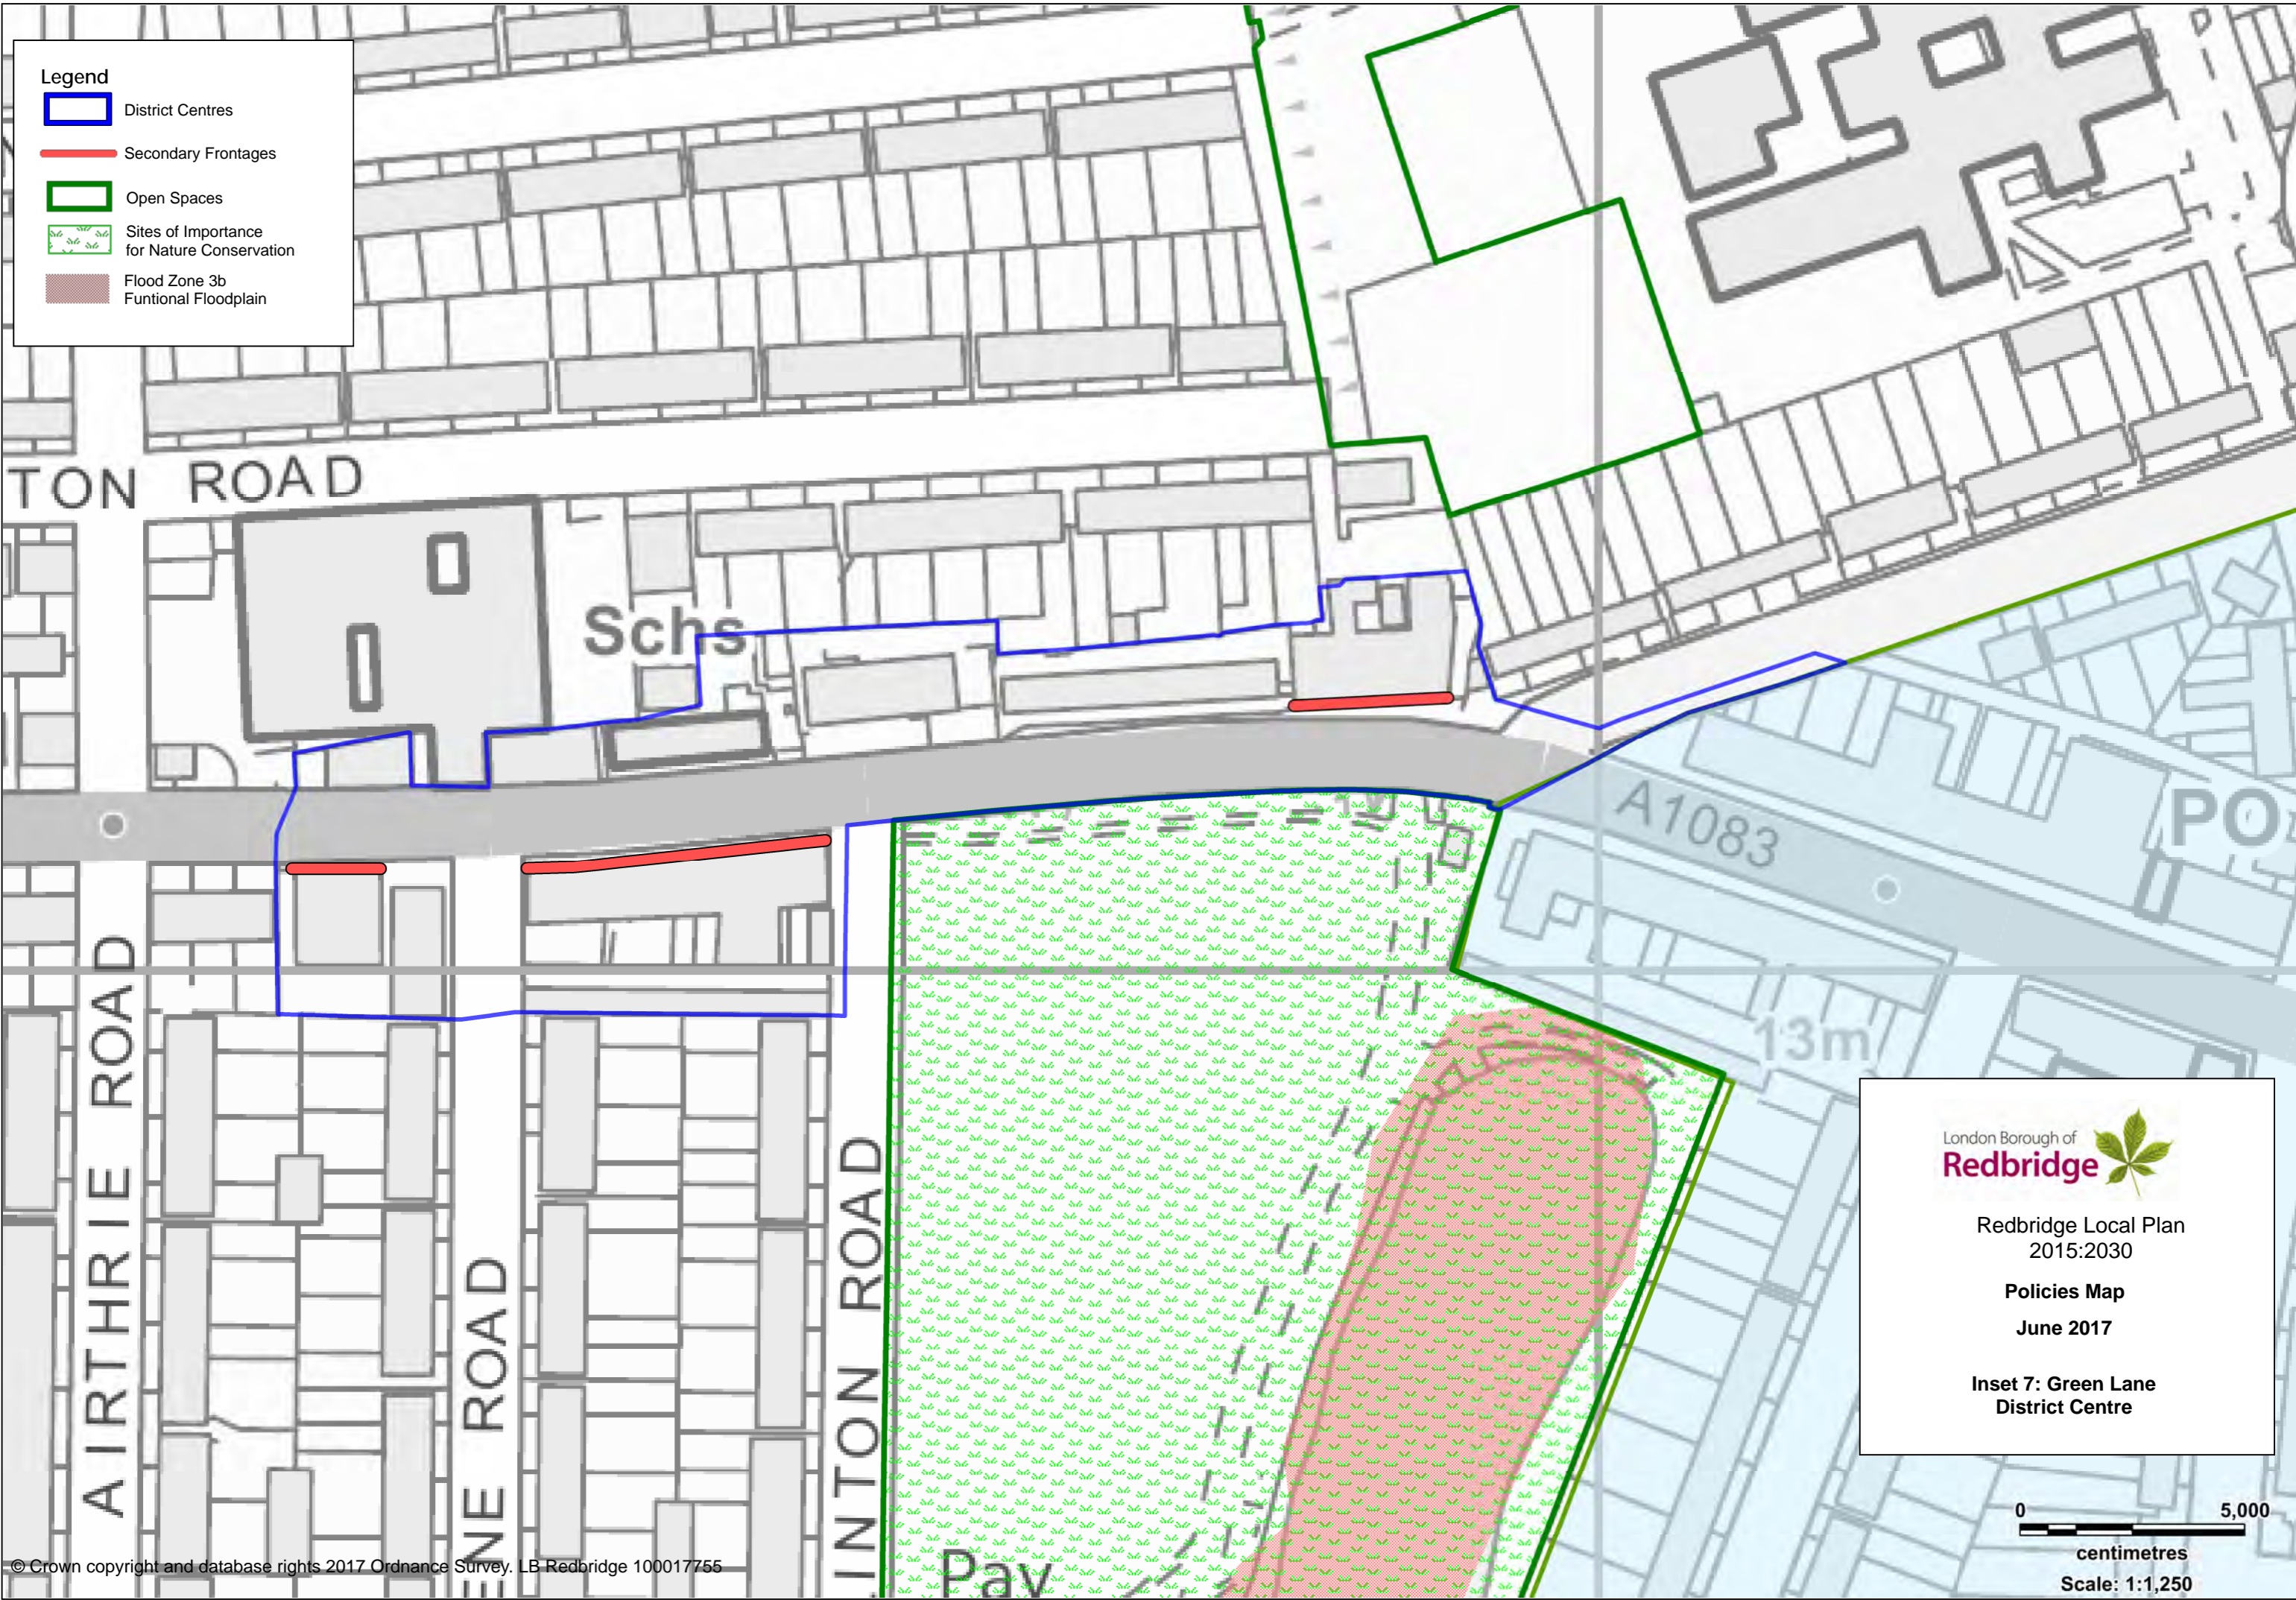

London Borough of
Redbridge 

Redbridge Local Plan
2015:2030
Policies Map
June 2017

Inset 7: Green Lane
District Centre

centimetres
Scale: 1:1,250

Legend

-  Housing Opportunity Sites
-  Mixed Opportunity Sites
-  Local Centres
-  Primary Frontages
-  Secondary Frontages
-  Retail Parks
-  Key Retail Parade
-  Open Spaces
-  Crossrail Safeguarding Land
-  Sites of Importance for Nature Conservation