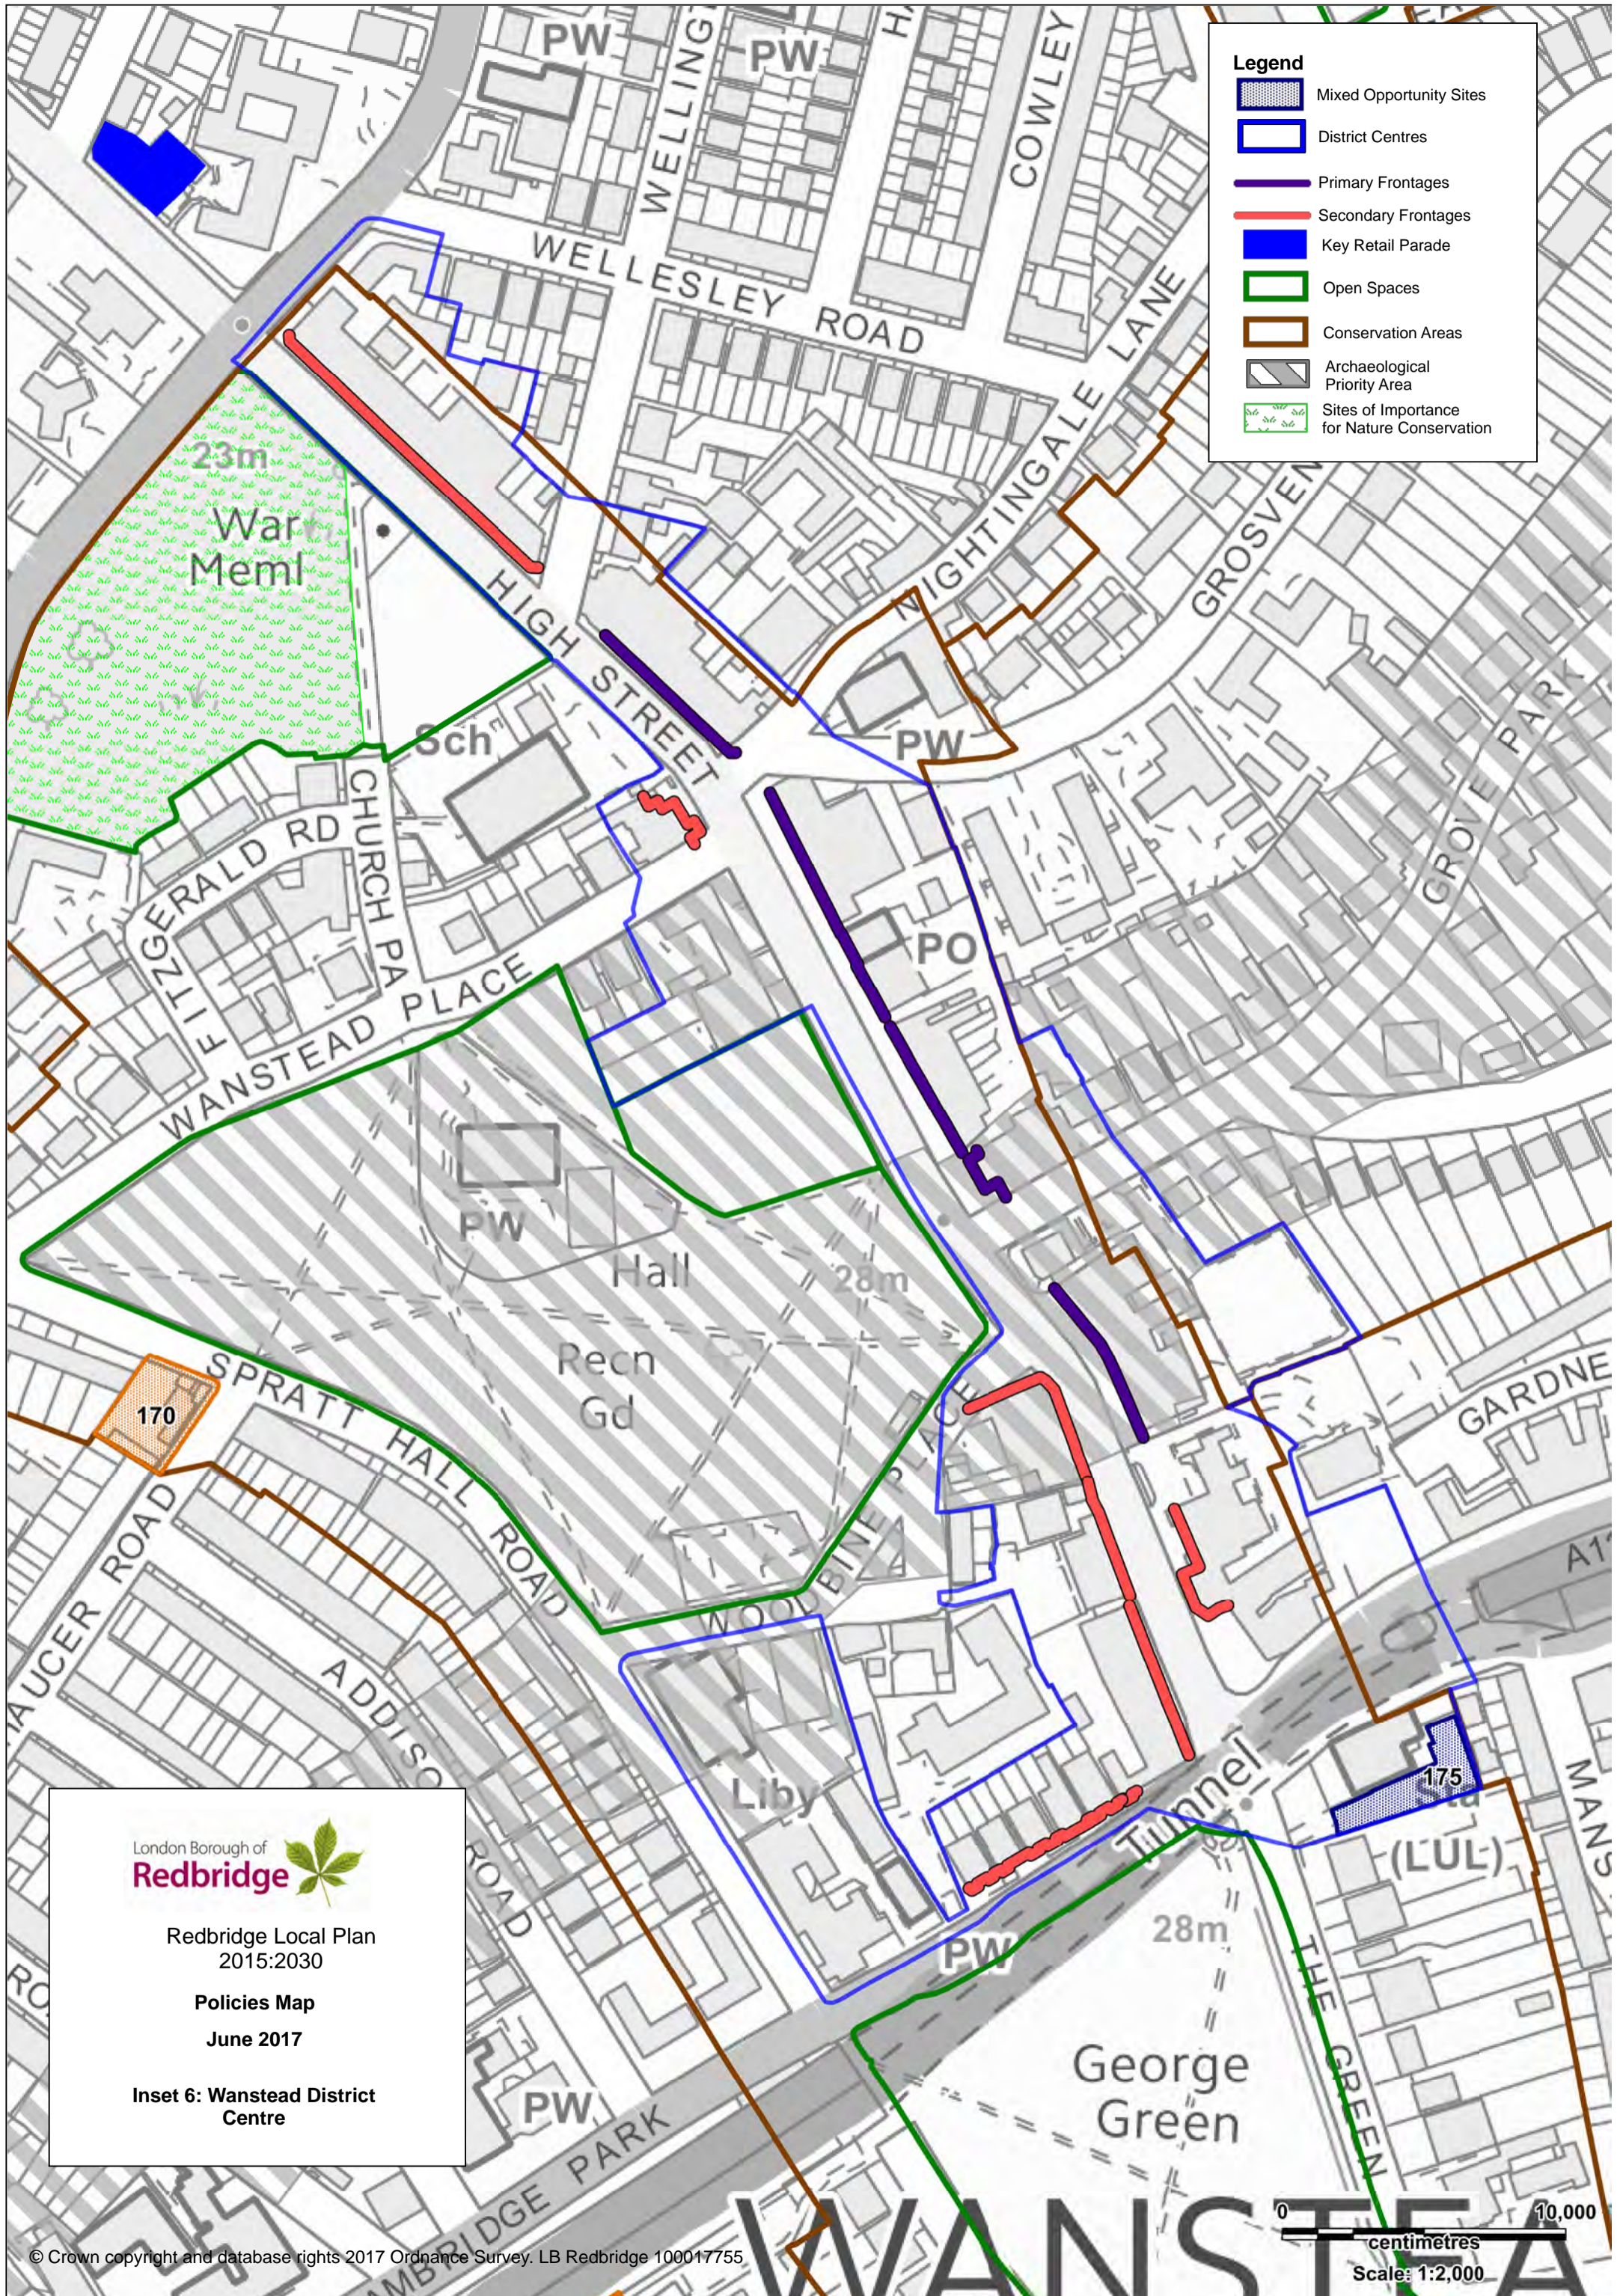

London Borough of **Redbridge** 

Redbridge Local Plan
2015:2030

Policies Map
June 2017

**Inset 4: Gants Hill
District Centre**

- Legend**
-  Housing Opportunity Sites
 -  Mixed Opportunity Sites
 -  District Centres
 -  Primary Frontages
 -  Secondary Frontages
 -  Conservation Areas
 -  Open Spaces

London Borough of
Redbridge

Redbridge Local Plan
2015:2030

Policies Map
June 2017

Inset 5: South Woodford
District Centre

Legend

- Mixed Opportunity Sites
- District Centres
- Primary Frontages
- Secondary Frontages
- Key Retail Parade
- Open Spaces
- Conservation Areas
- Archaeological Priority Area
- Sites of Importance for Nature Conservation