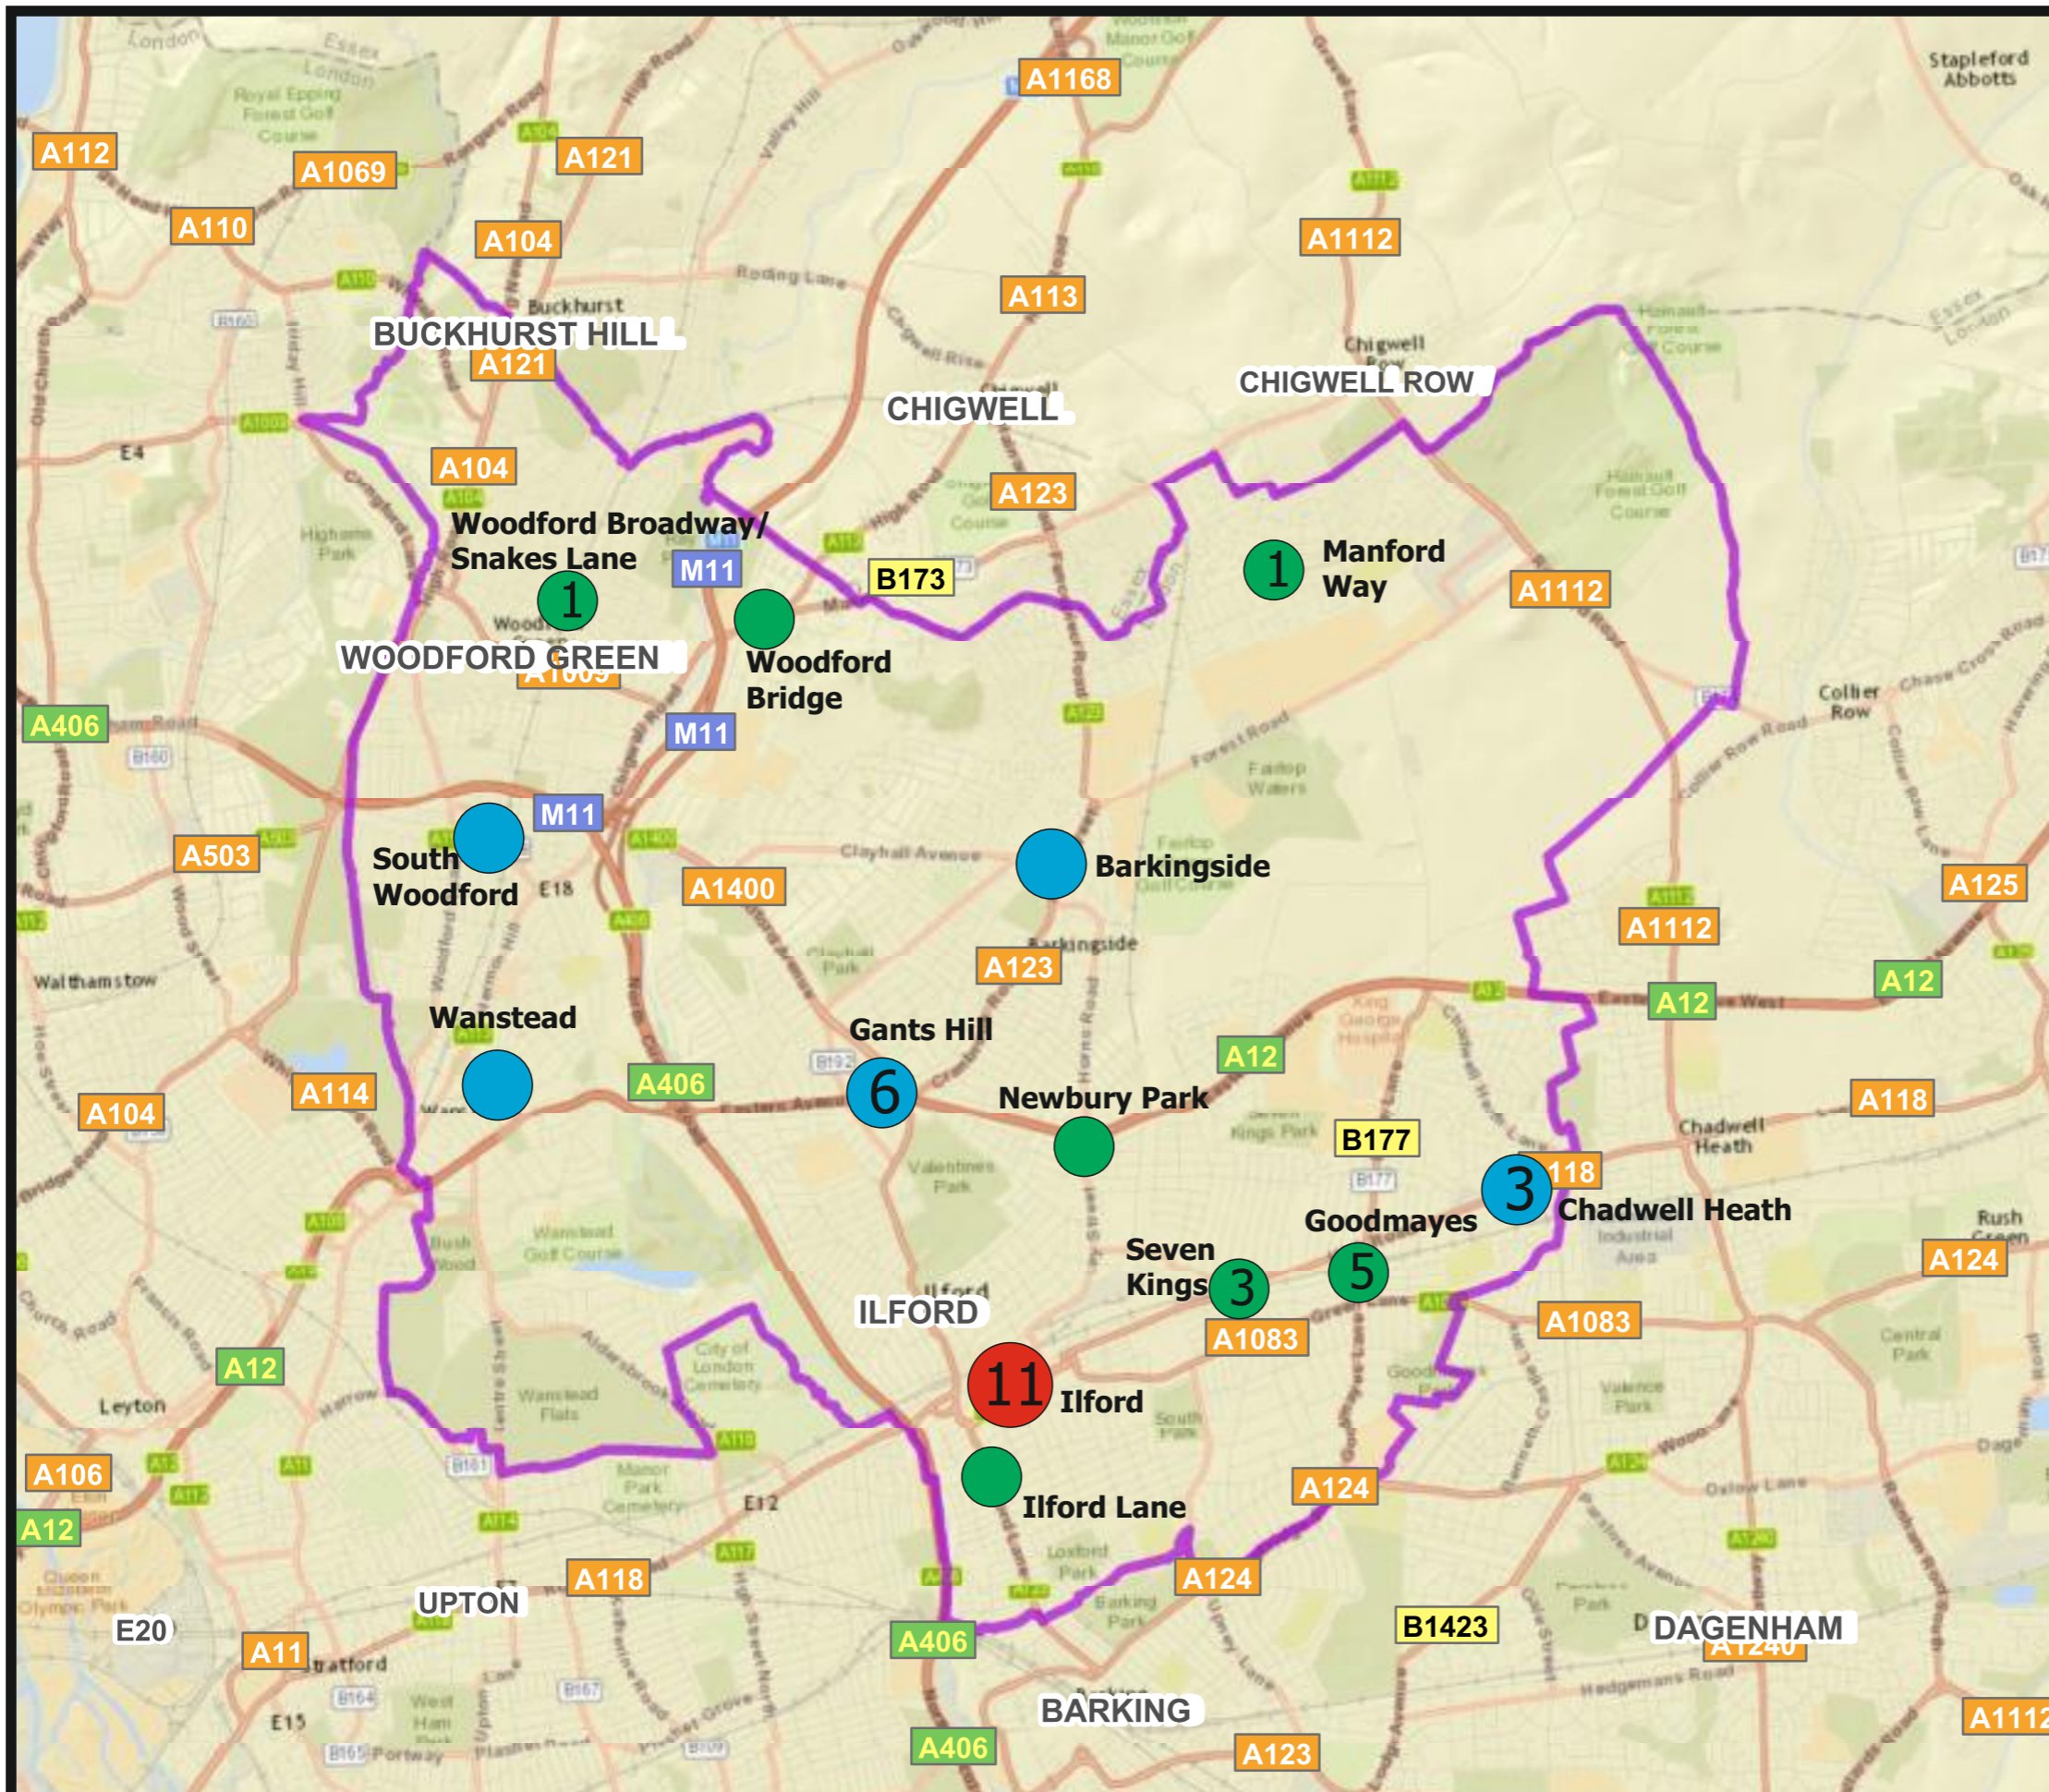

Appendix 1 – Plan of Town Centres in London Borough of Redbridge

LONDON BOROUGH OF REDBRIDGE

RETAIL SITE OPPORTUNITIES ASSESSMENT

Key

-  London Borough of Redbridge Local Authority Boundary
-  Metropolitan Centre
-  District Centres
-  Local Centres

Number represents the number of sites assessed within each centre

Ref : A094355

Scale : NTS

Date : NOVEMBER 2015

Based on Ordnance Survey map with the permission of the Controller of the HMSO Crown Copyright reserved