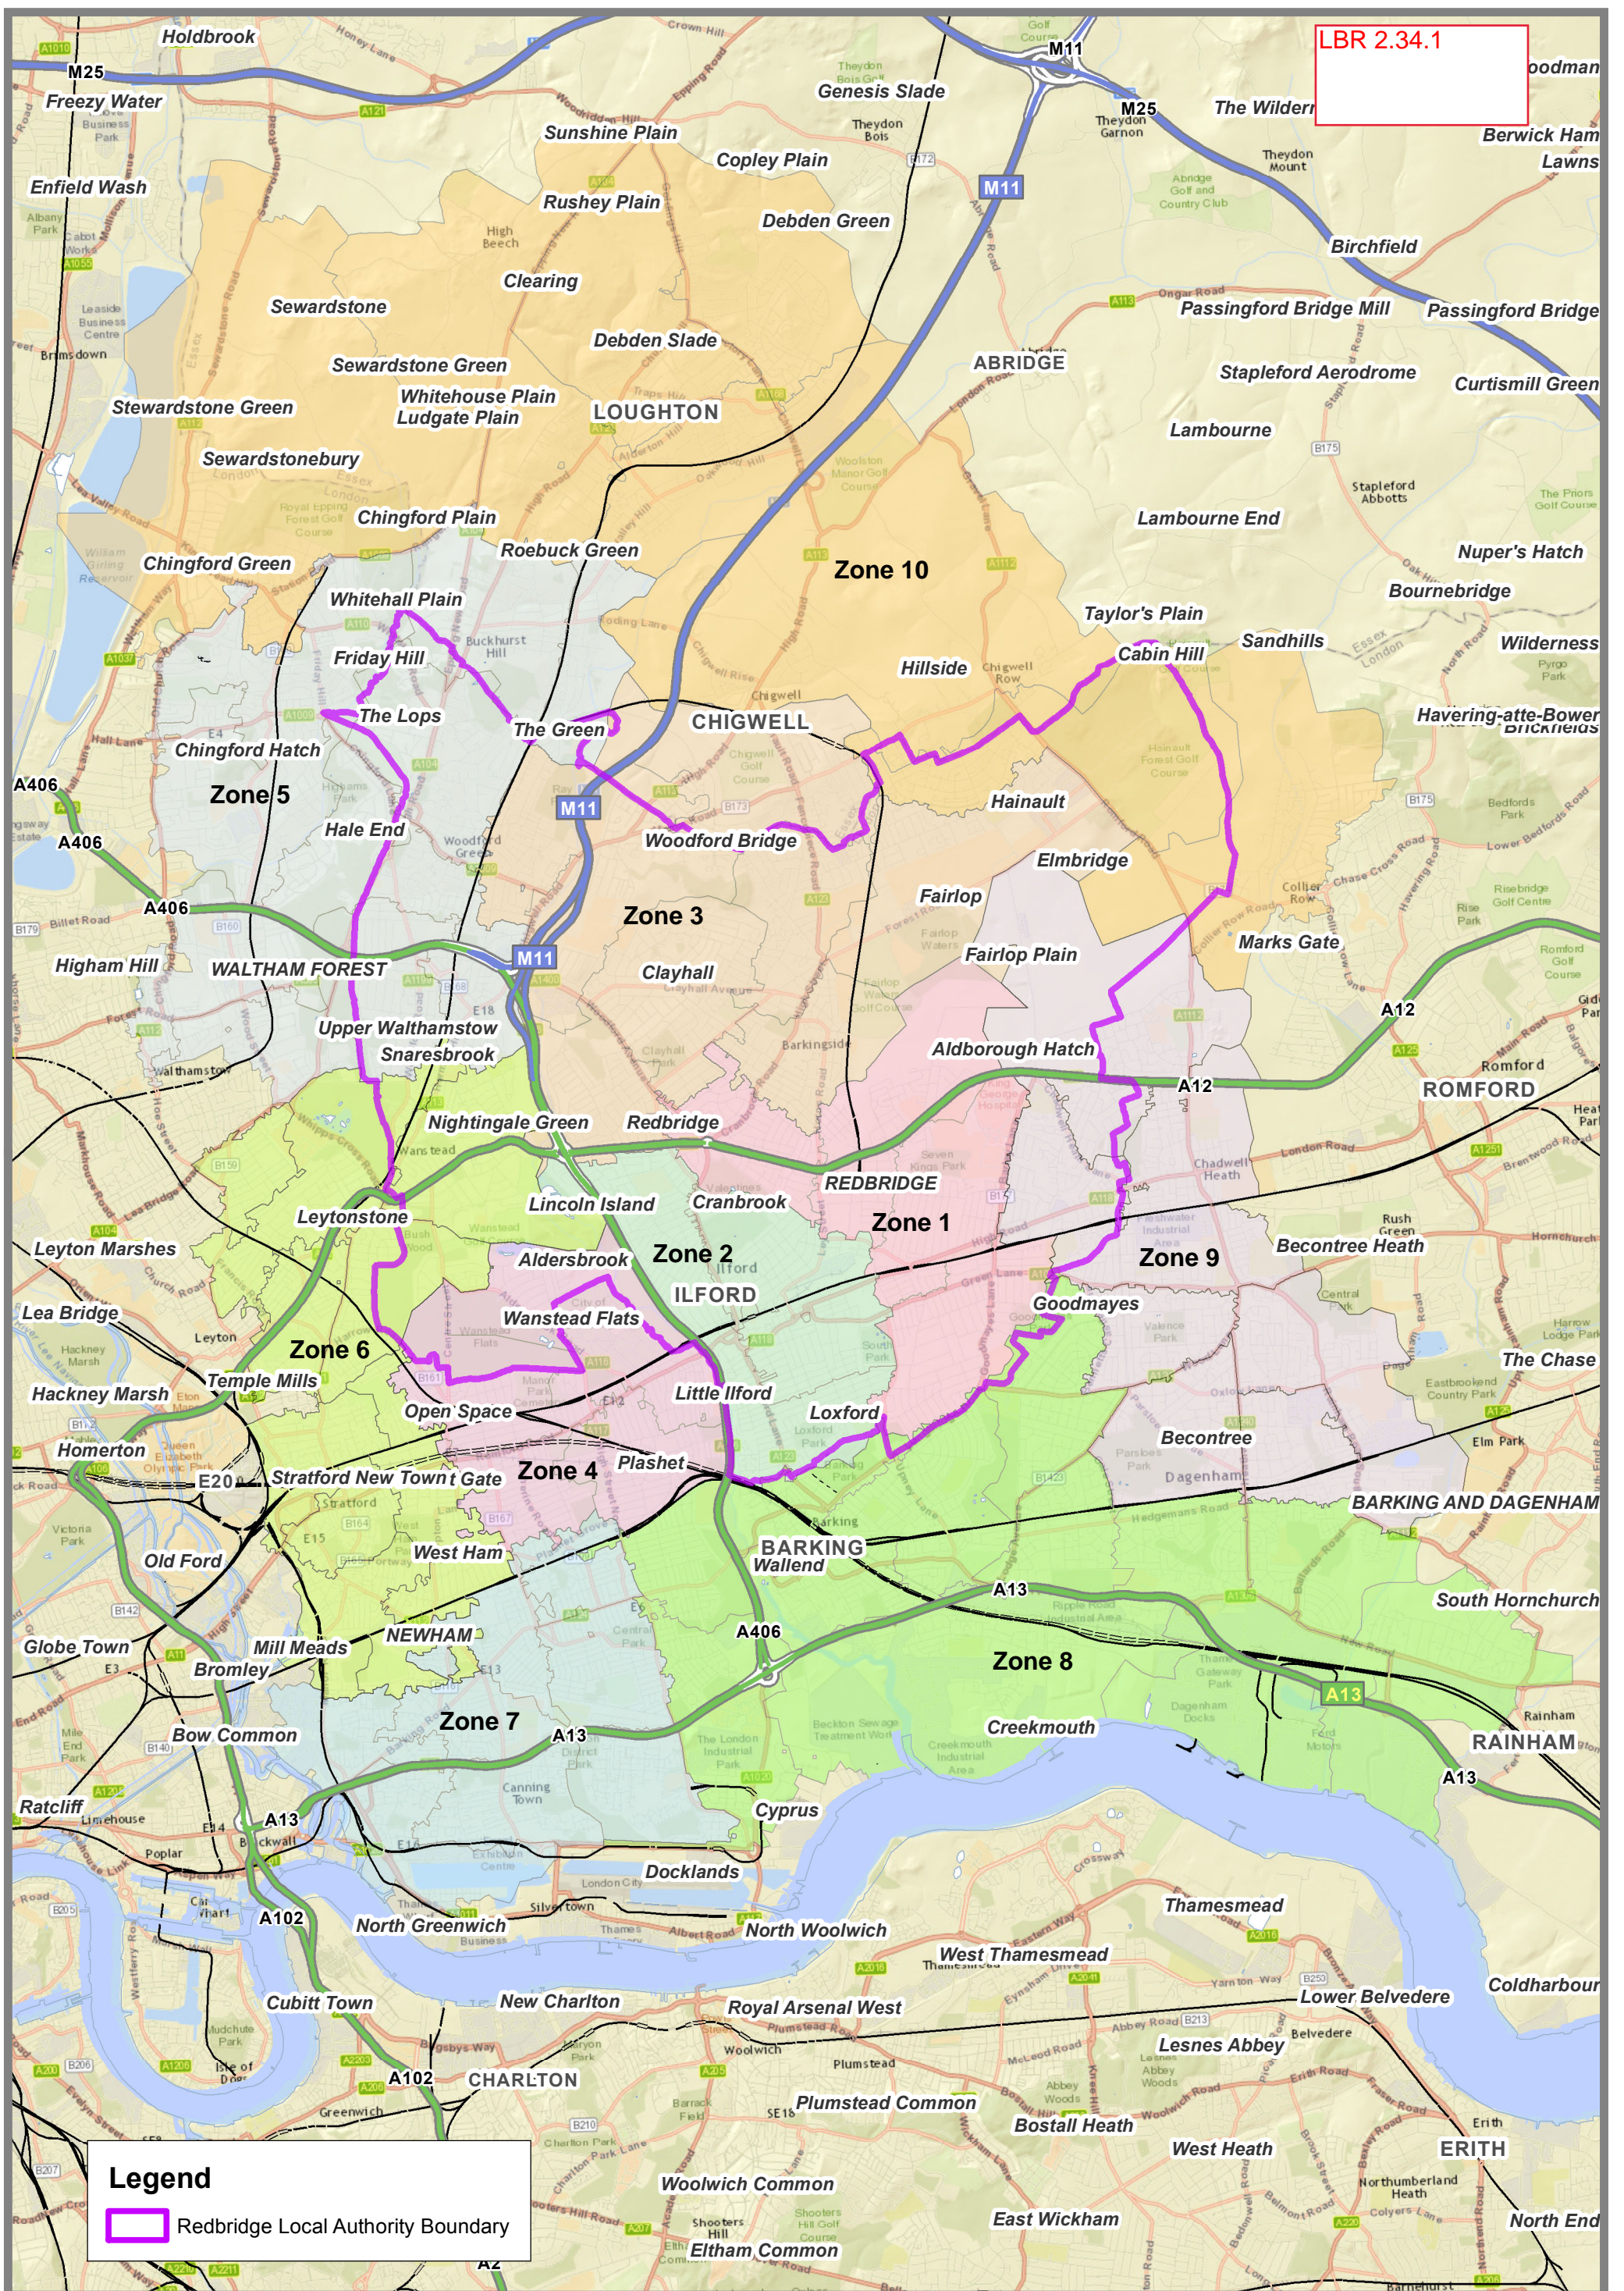

LBR 2.34.1

**Legend**

 Redbridge Local Authority Boundary