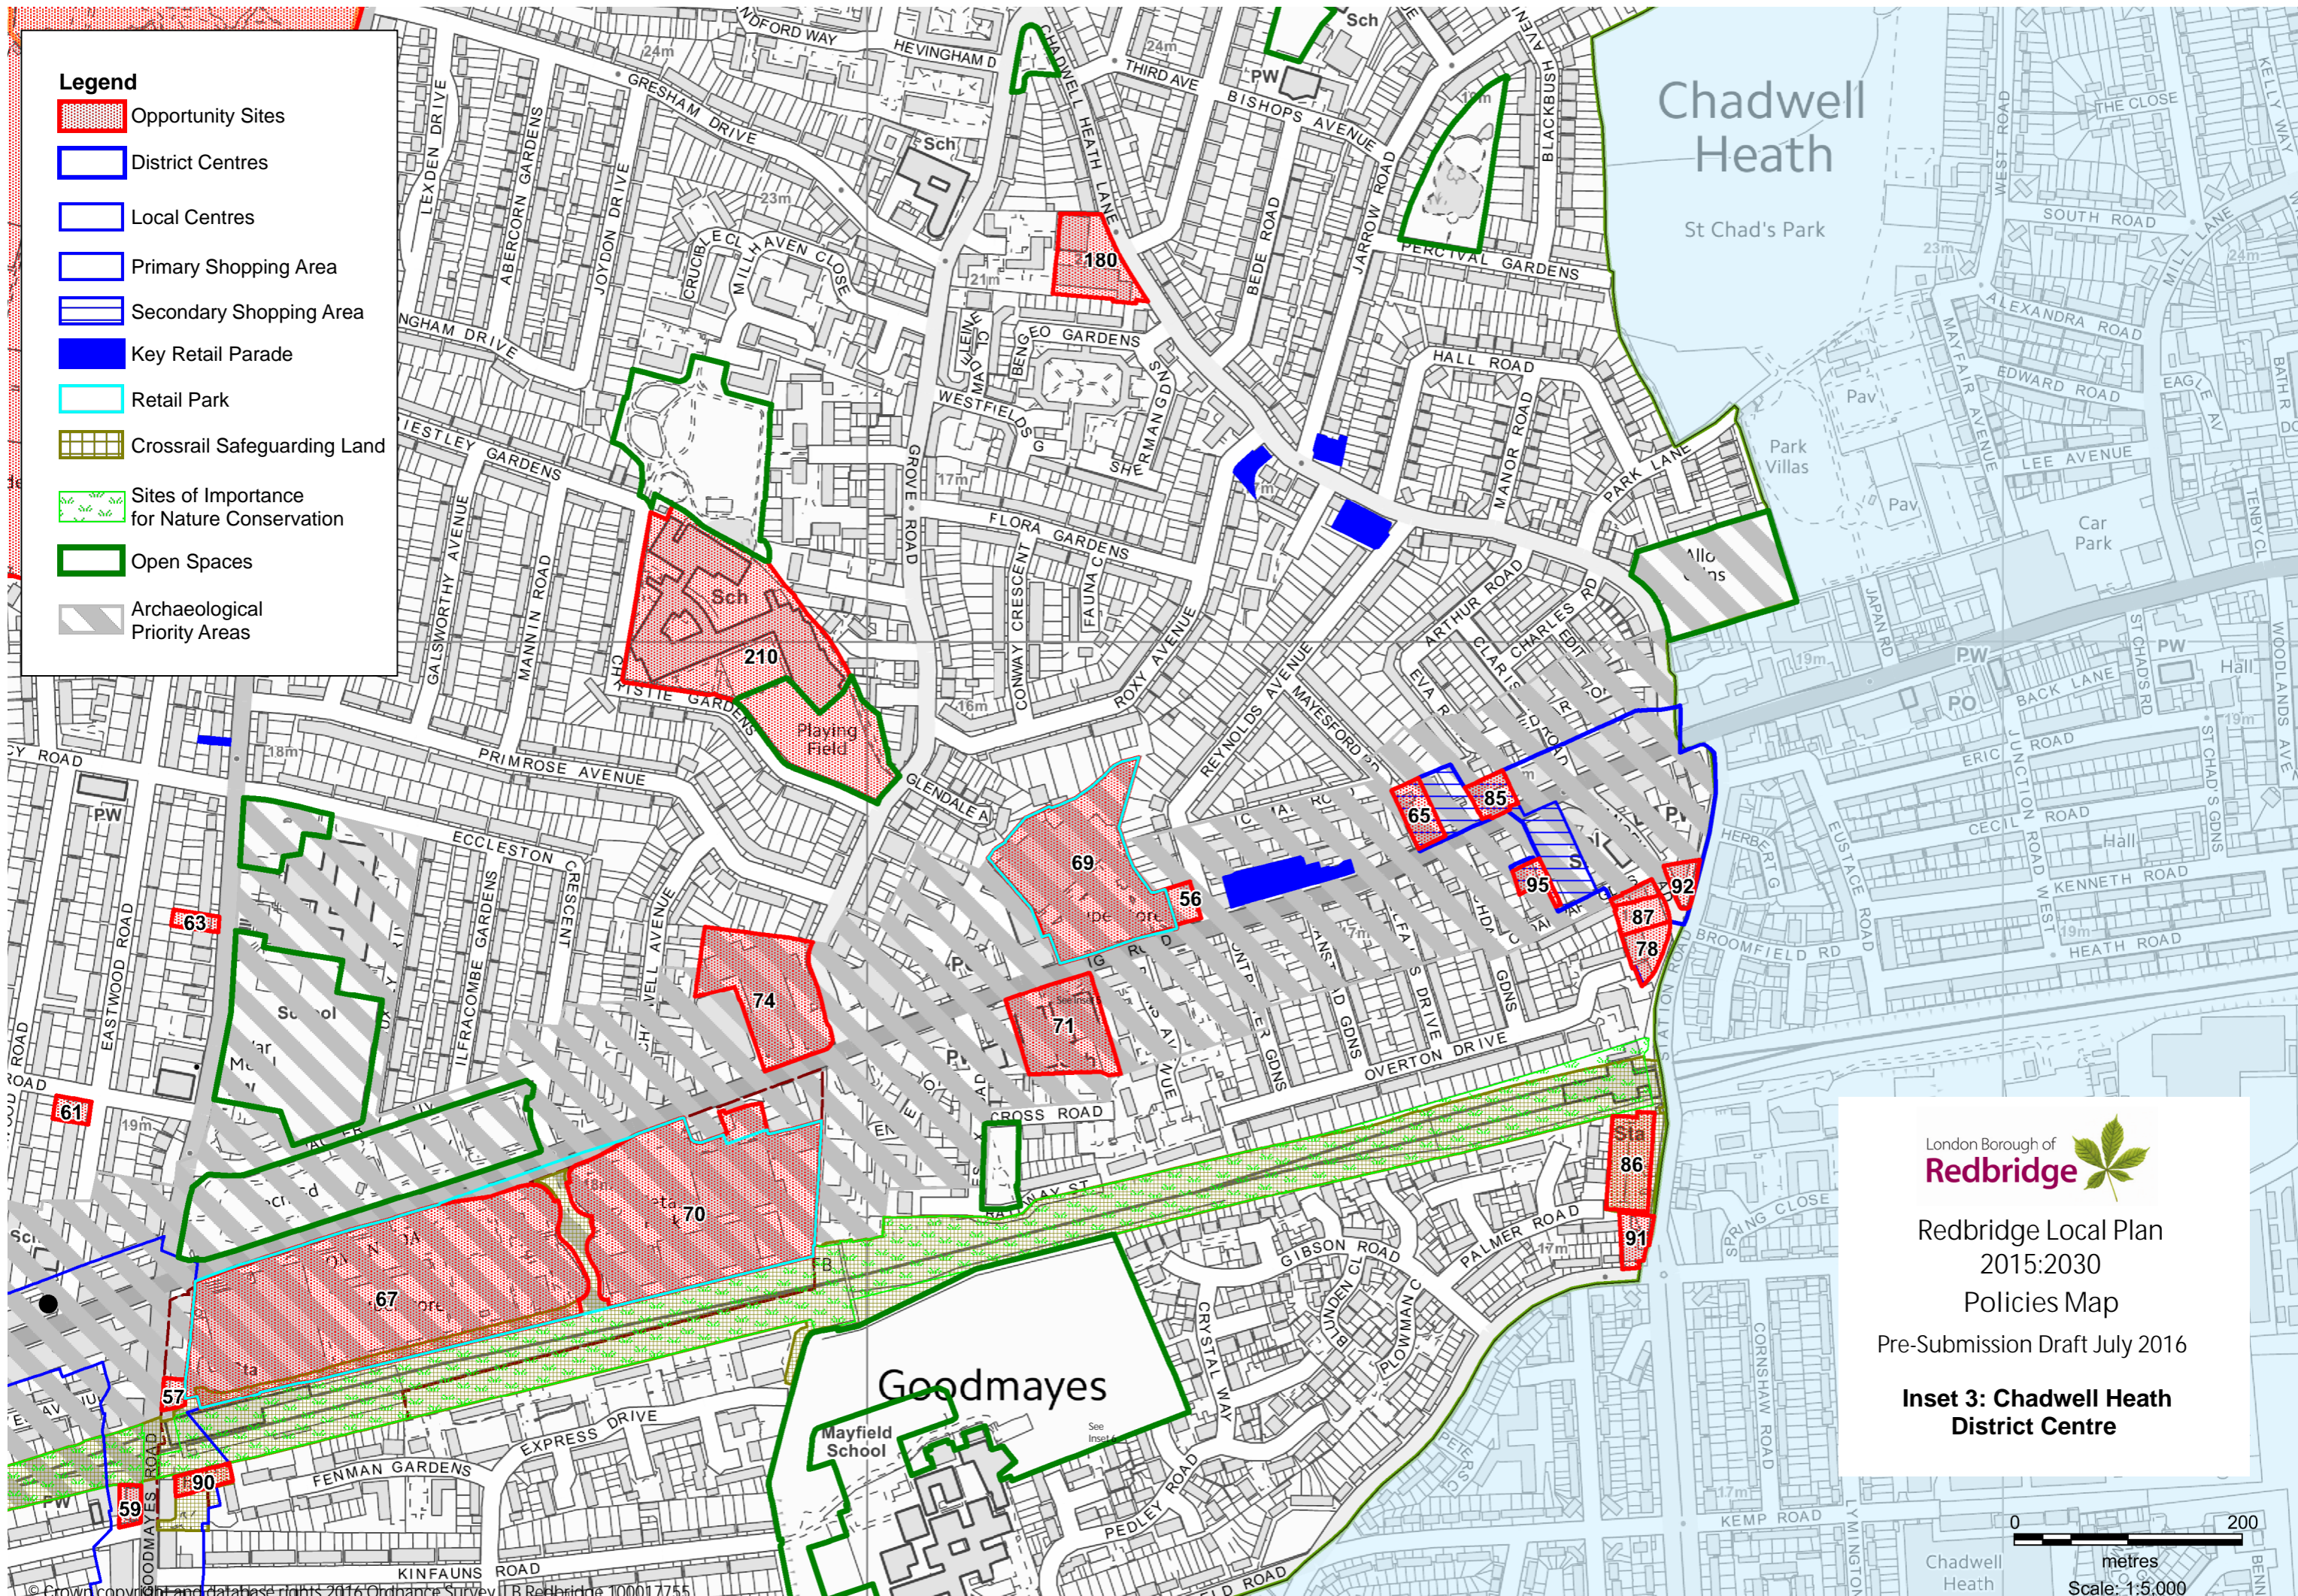

Legend

-  Opportunity Sites
-  District Centres
-  Local Centres
-  Primary Shopping Area
-  Secondary Shopping Area
-  Key Retail Parade
-  Retail Park
-  Crossrail Safeguarding Land
-  Sites of Importance for Nature Conservation
-  Open Spaces
-  Archaeological Priority Areas

London Borough of **Redbridge** 

Redbridge Local Plan
2015:2030
Policies Map

Pre-Submission Draft July 2016

**Inset 3: Chadwell Heath
District Centre**