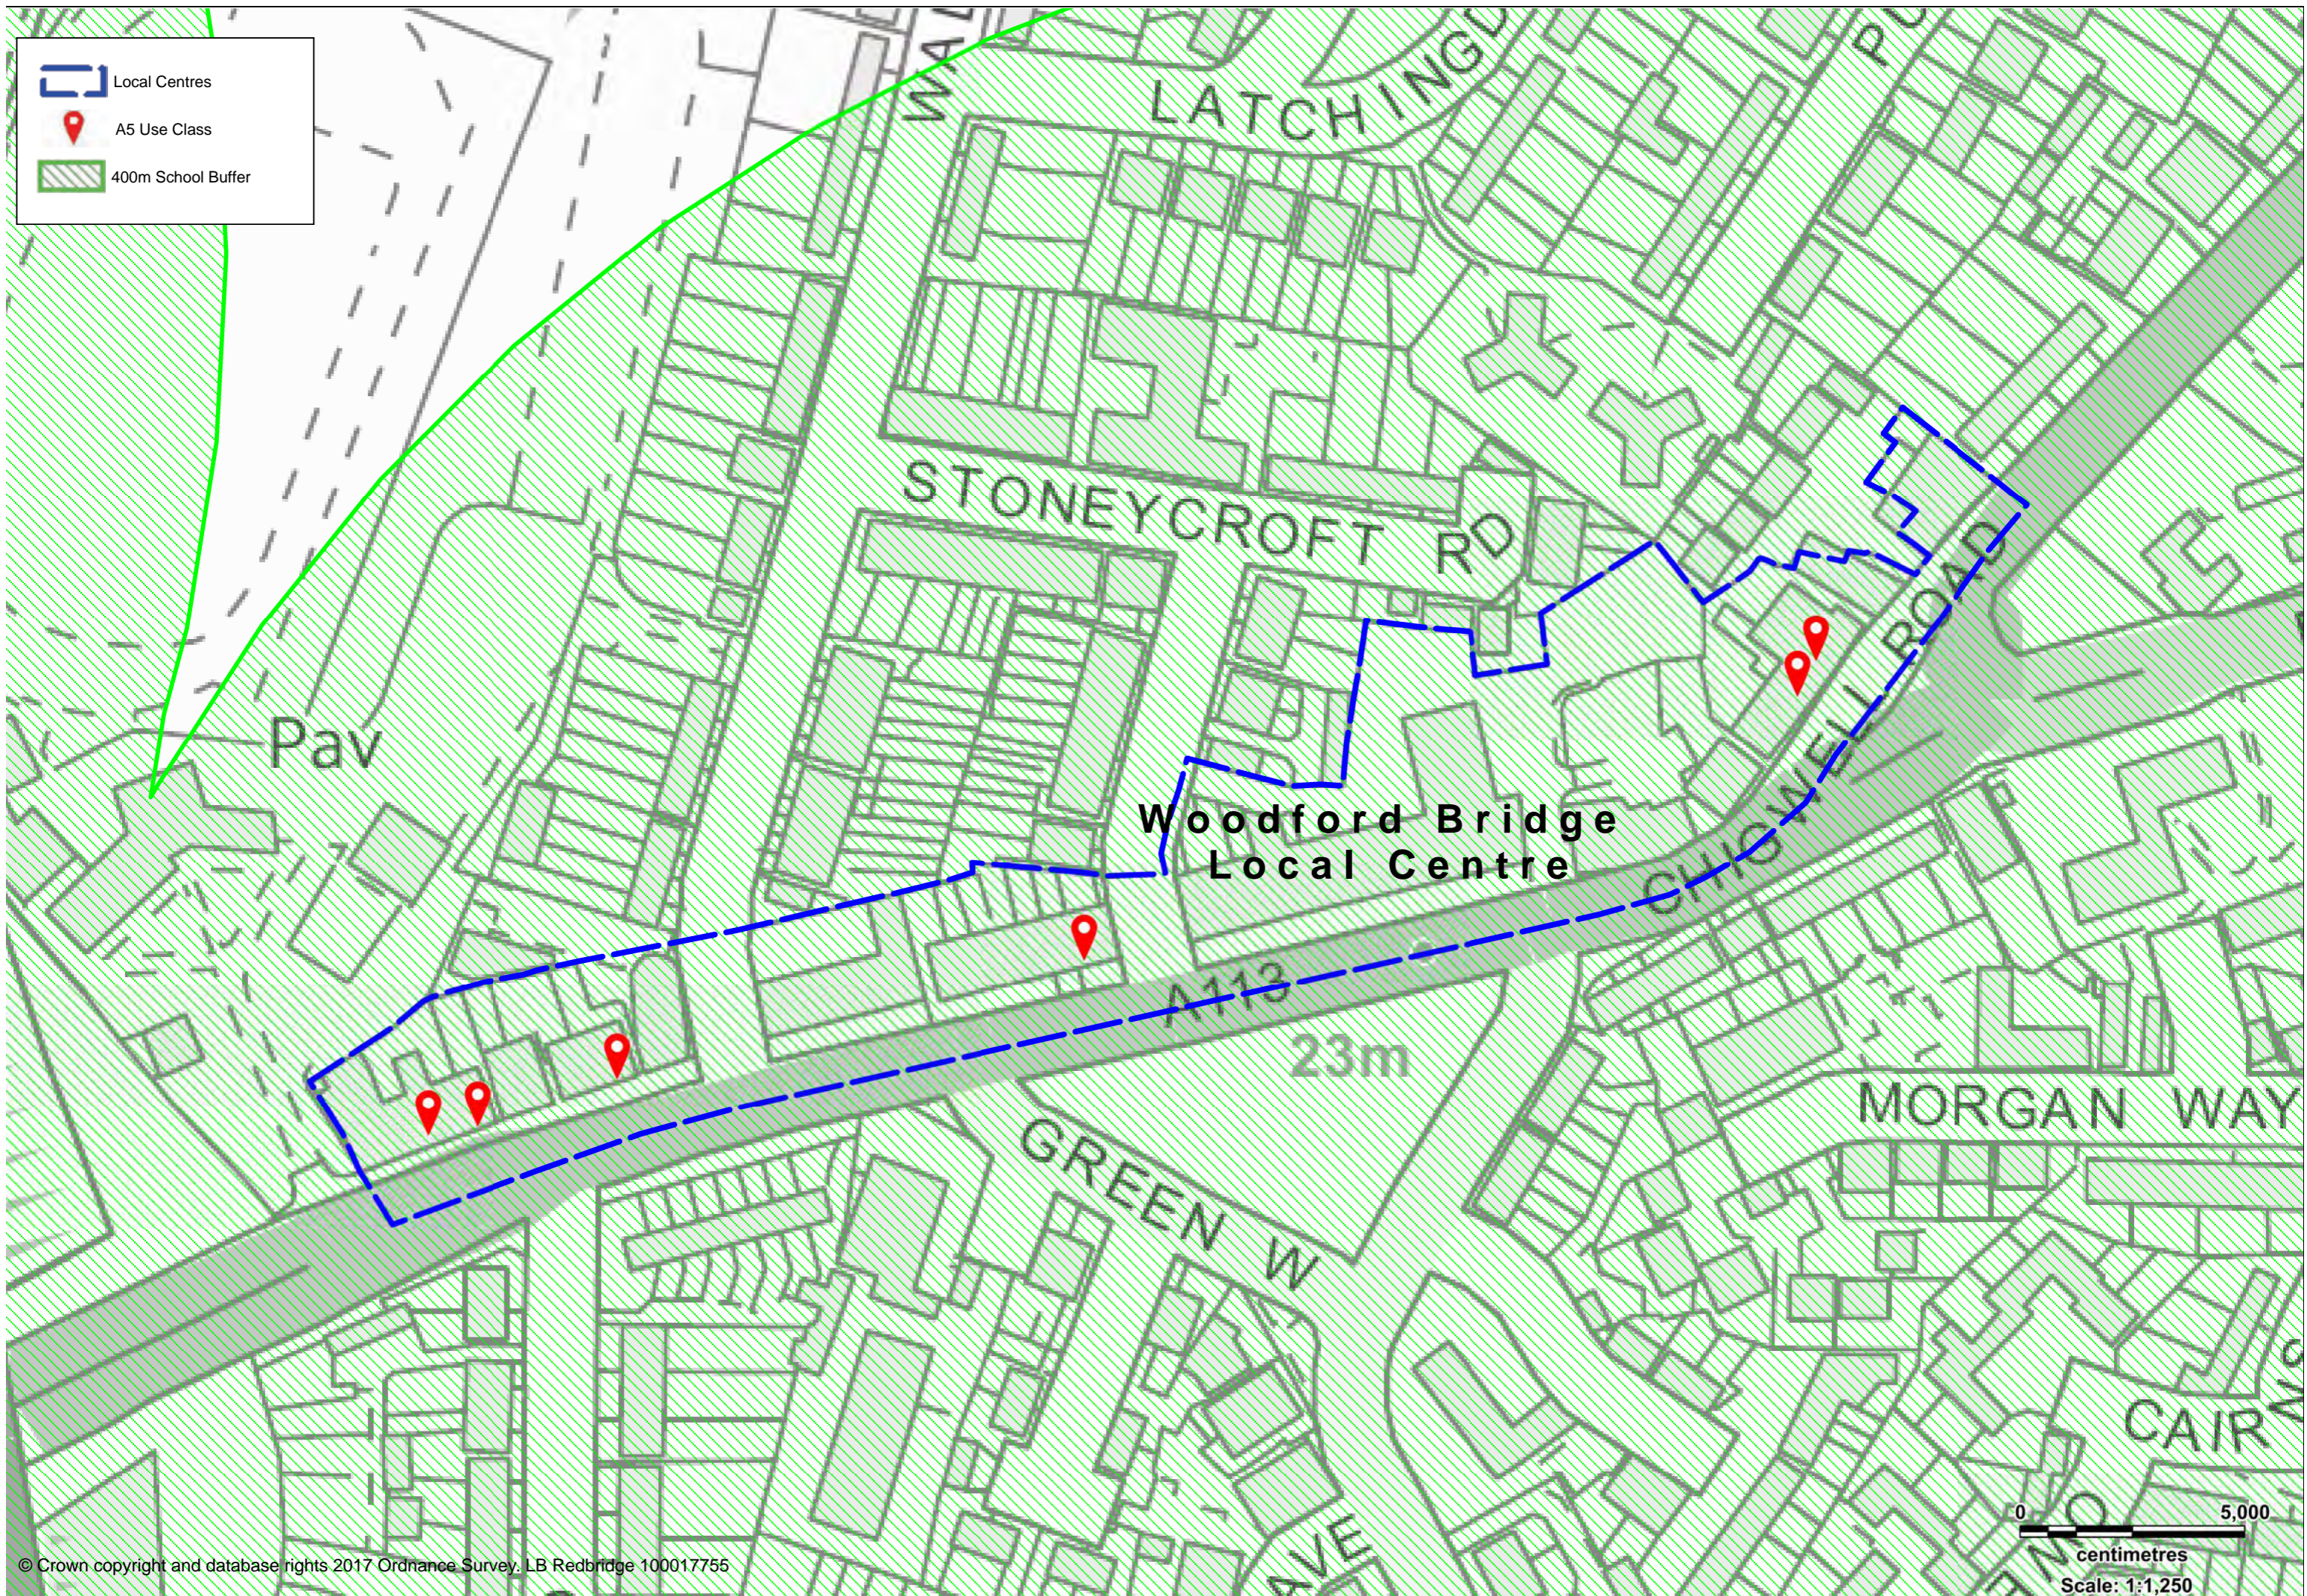

- Local Centres
- A5 Use Class
- 400m School Buffer