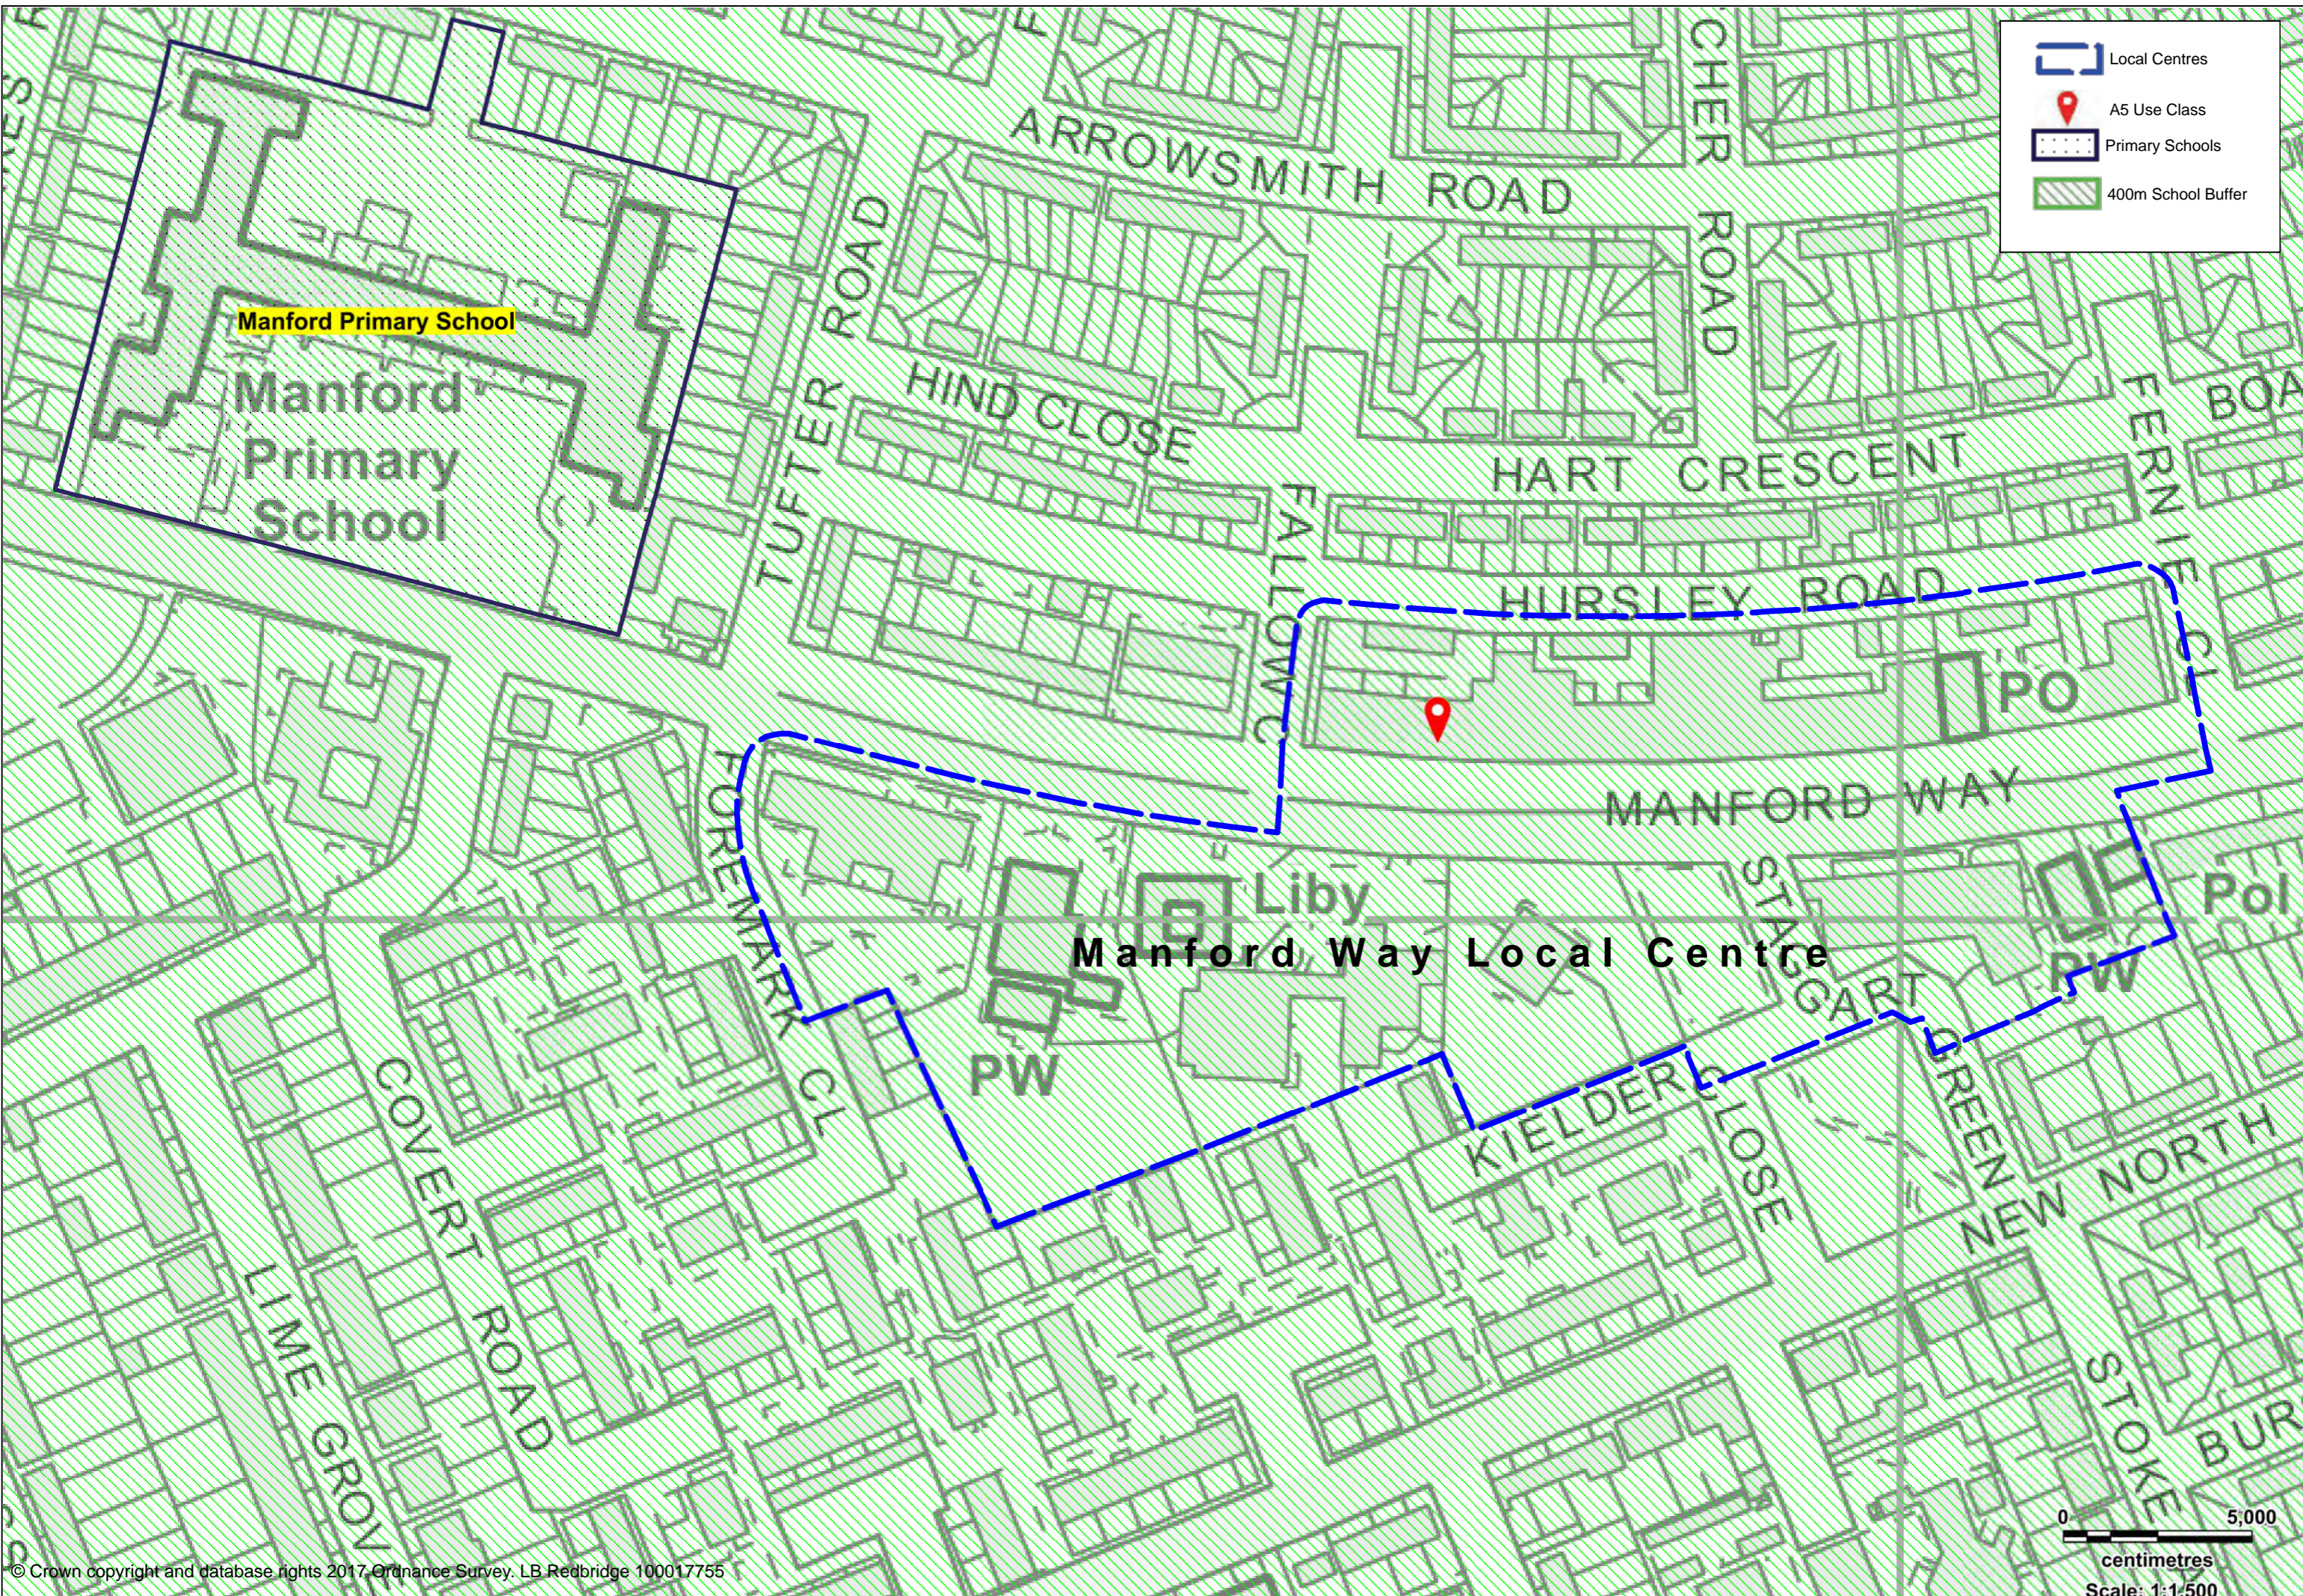

- Local Centres
- A5 Use Class
- Primary Schools
- 400m School Buffer

Manford Primary School

Manford Primary School

Manford Way Local Centre

0 5,000
centimetres
Scale: 1:1,500