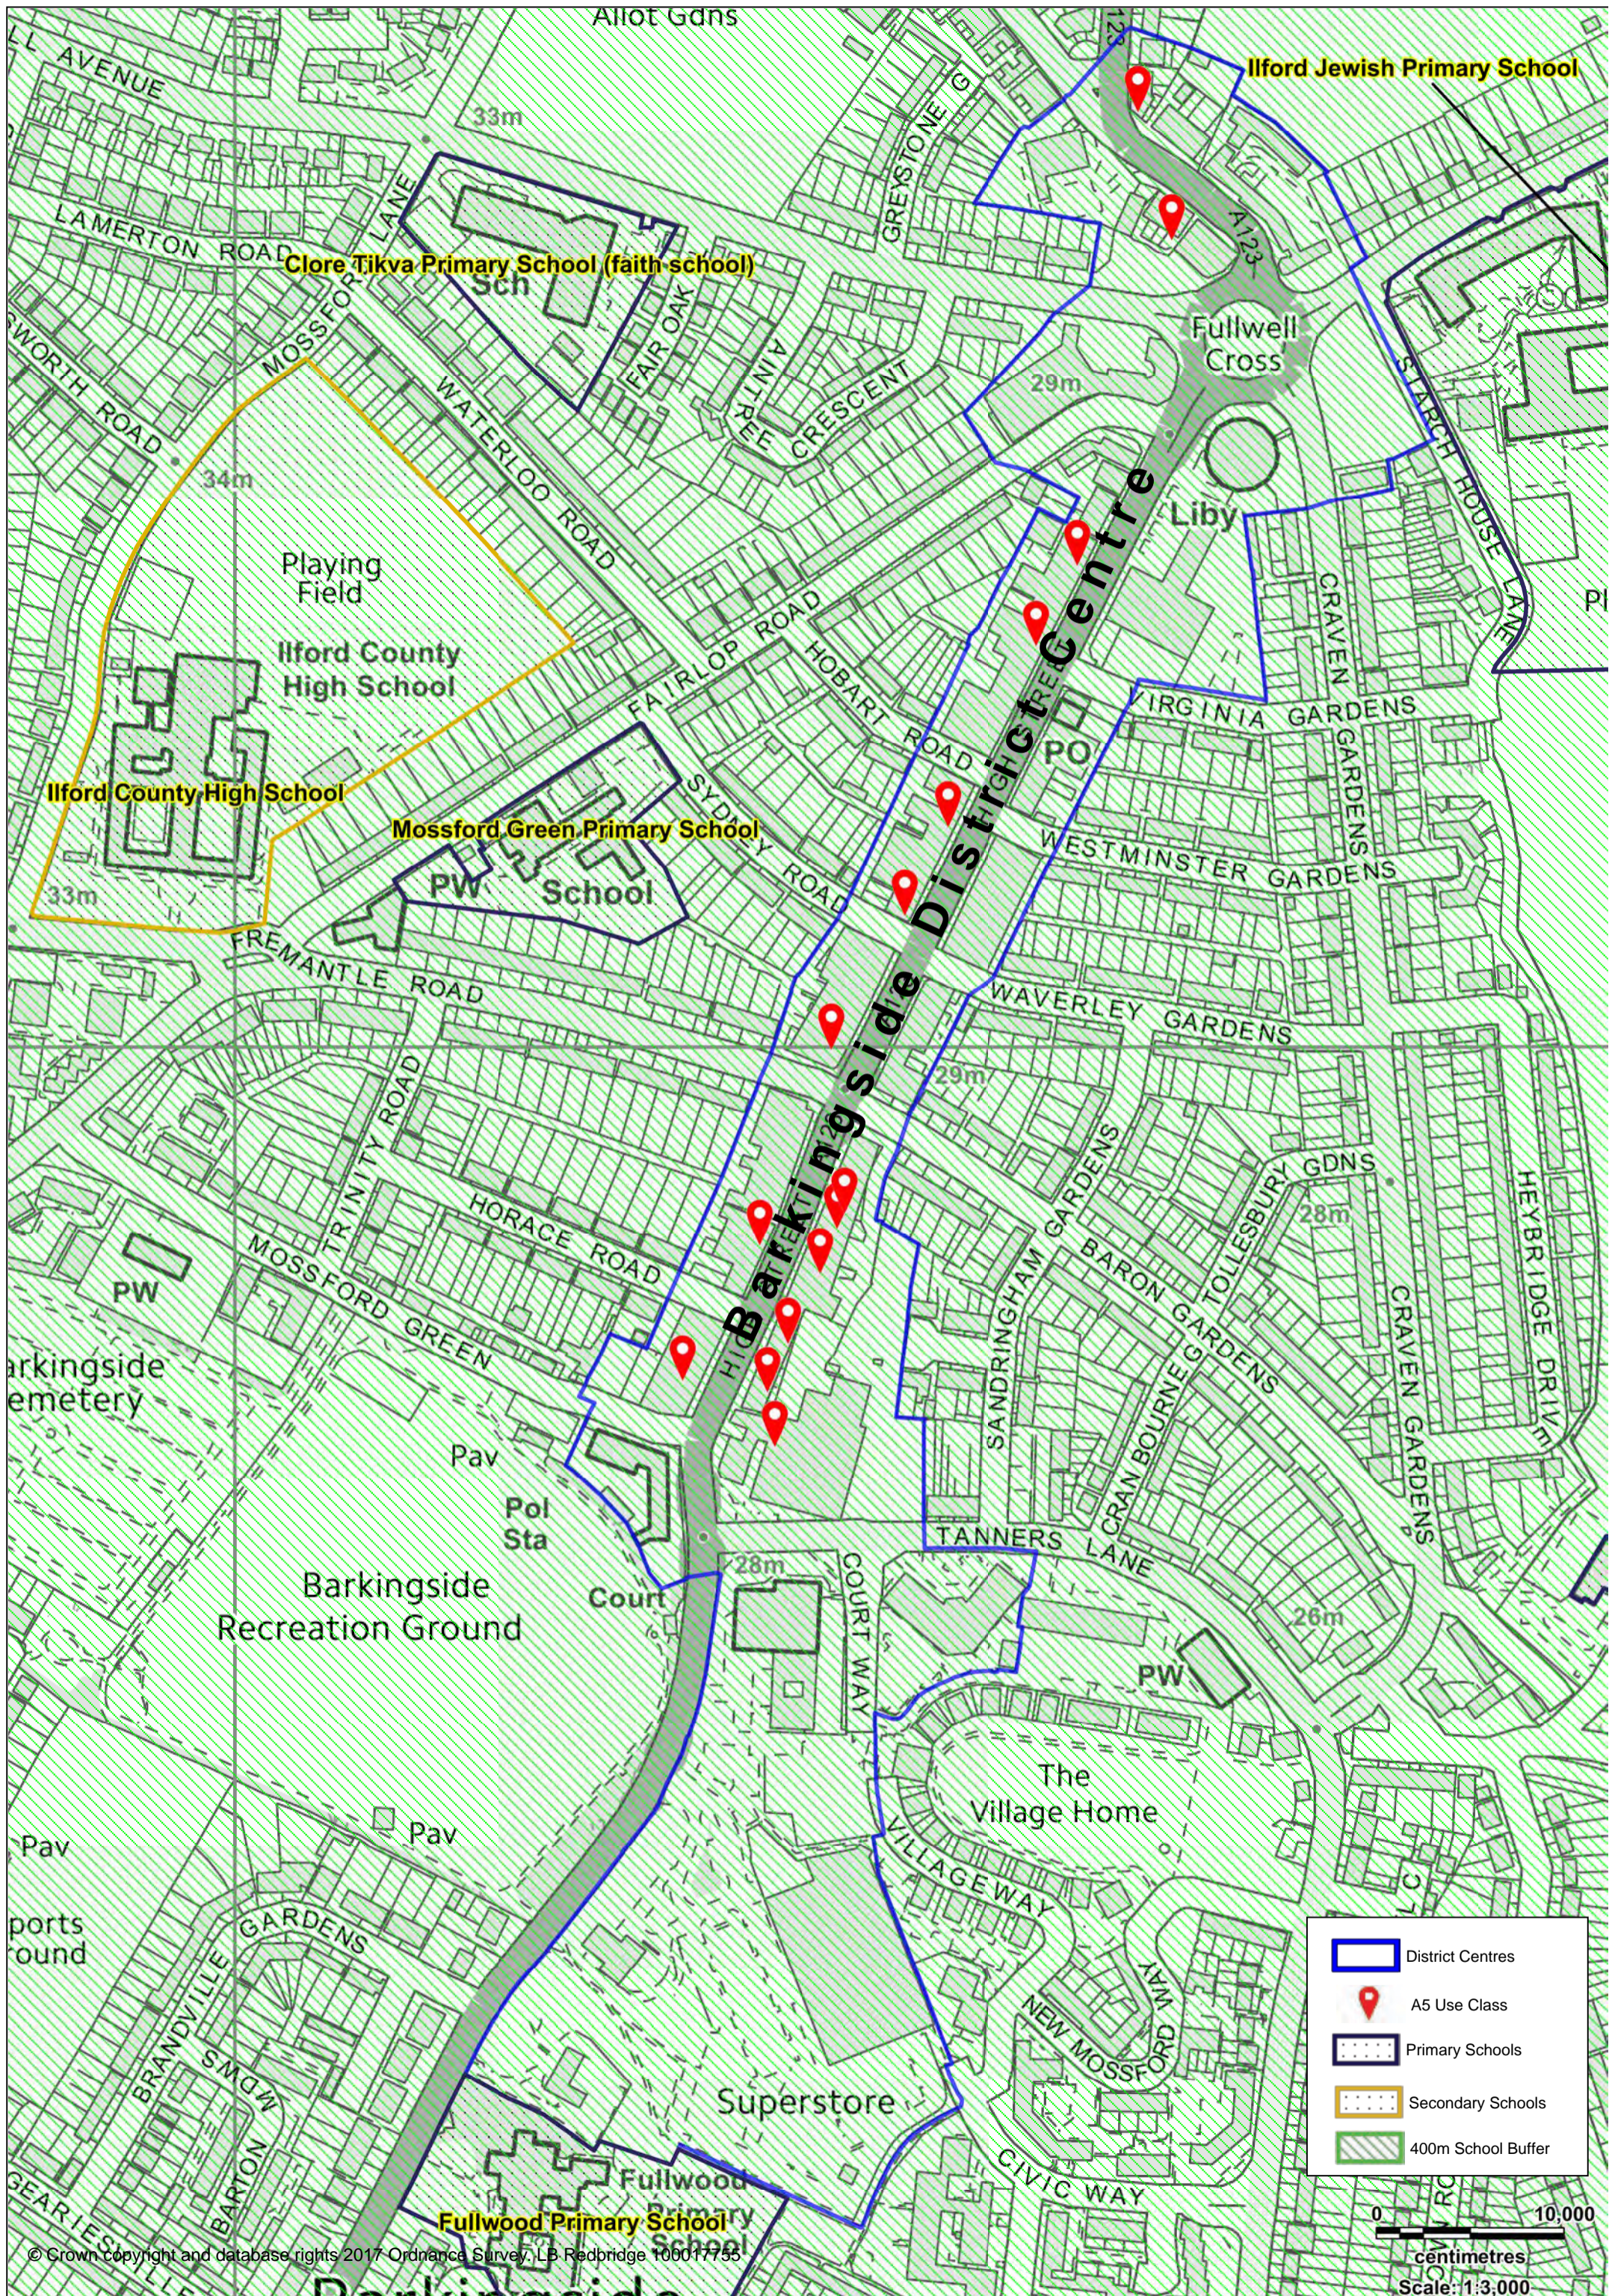

Ilford Jewish Primary School

Clore Tikva Primary School (faith school)

Playing Field

Ilford County High School

Ilford County High School

Mossford Green Primary School

PW School

Fullwell Cross

Libby

VIRGINIA GARDENS

WESTMINSTER GARDENS

WAVERLEY GARDENS

SANDRINGHAM GARDENS

BARON GARDENS

TOLLESBURY GDNS

CRAVEN GARDENS

HEYBRIDGE DRIVE

Barkingside cemetery

Pav

Pol Sta

Barkingside Recreation Ground

Court

The Village Home

Superstore

Fullwood Primary School