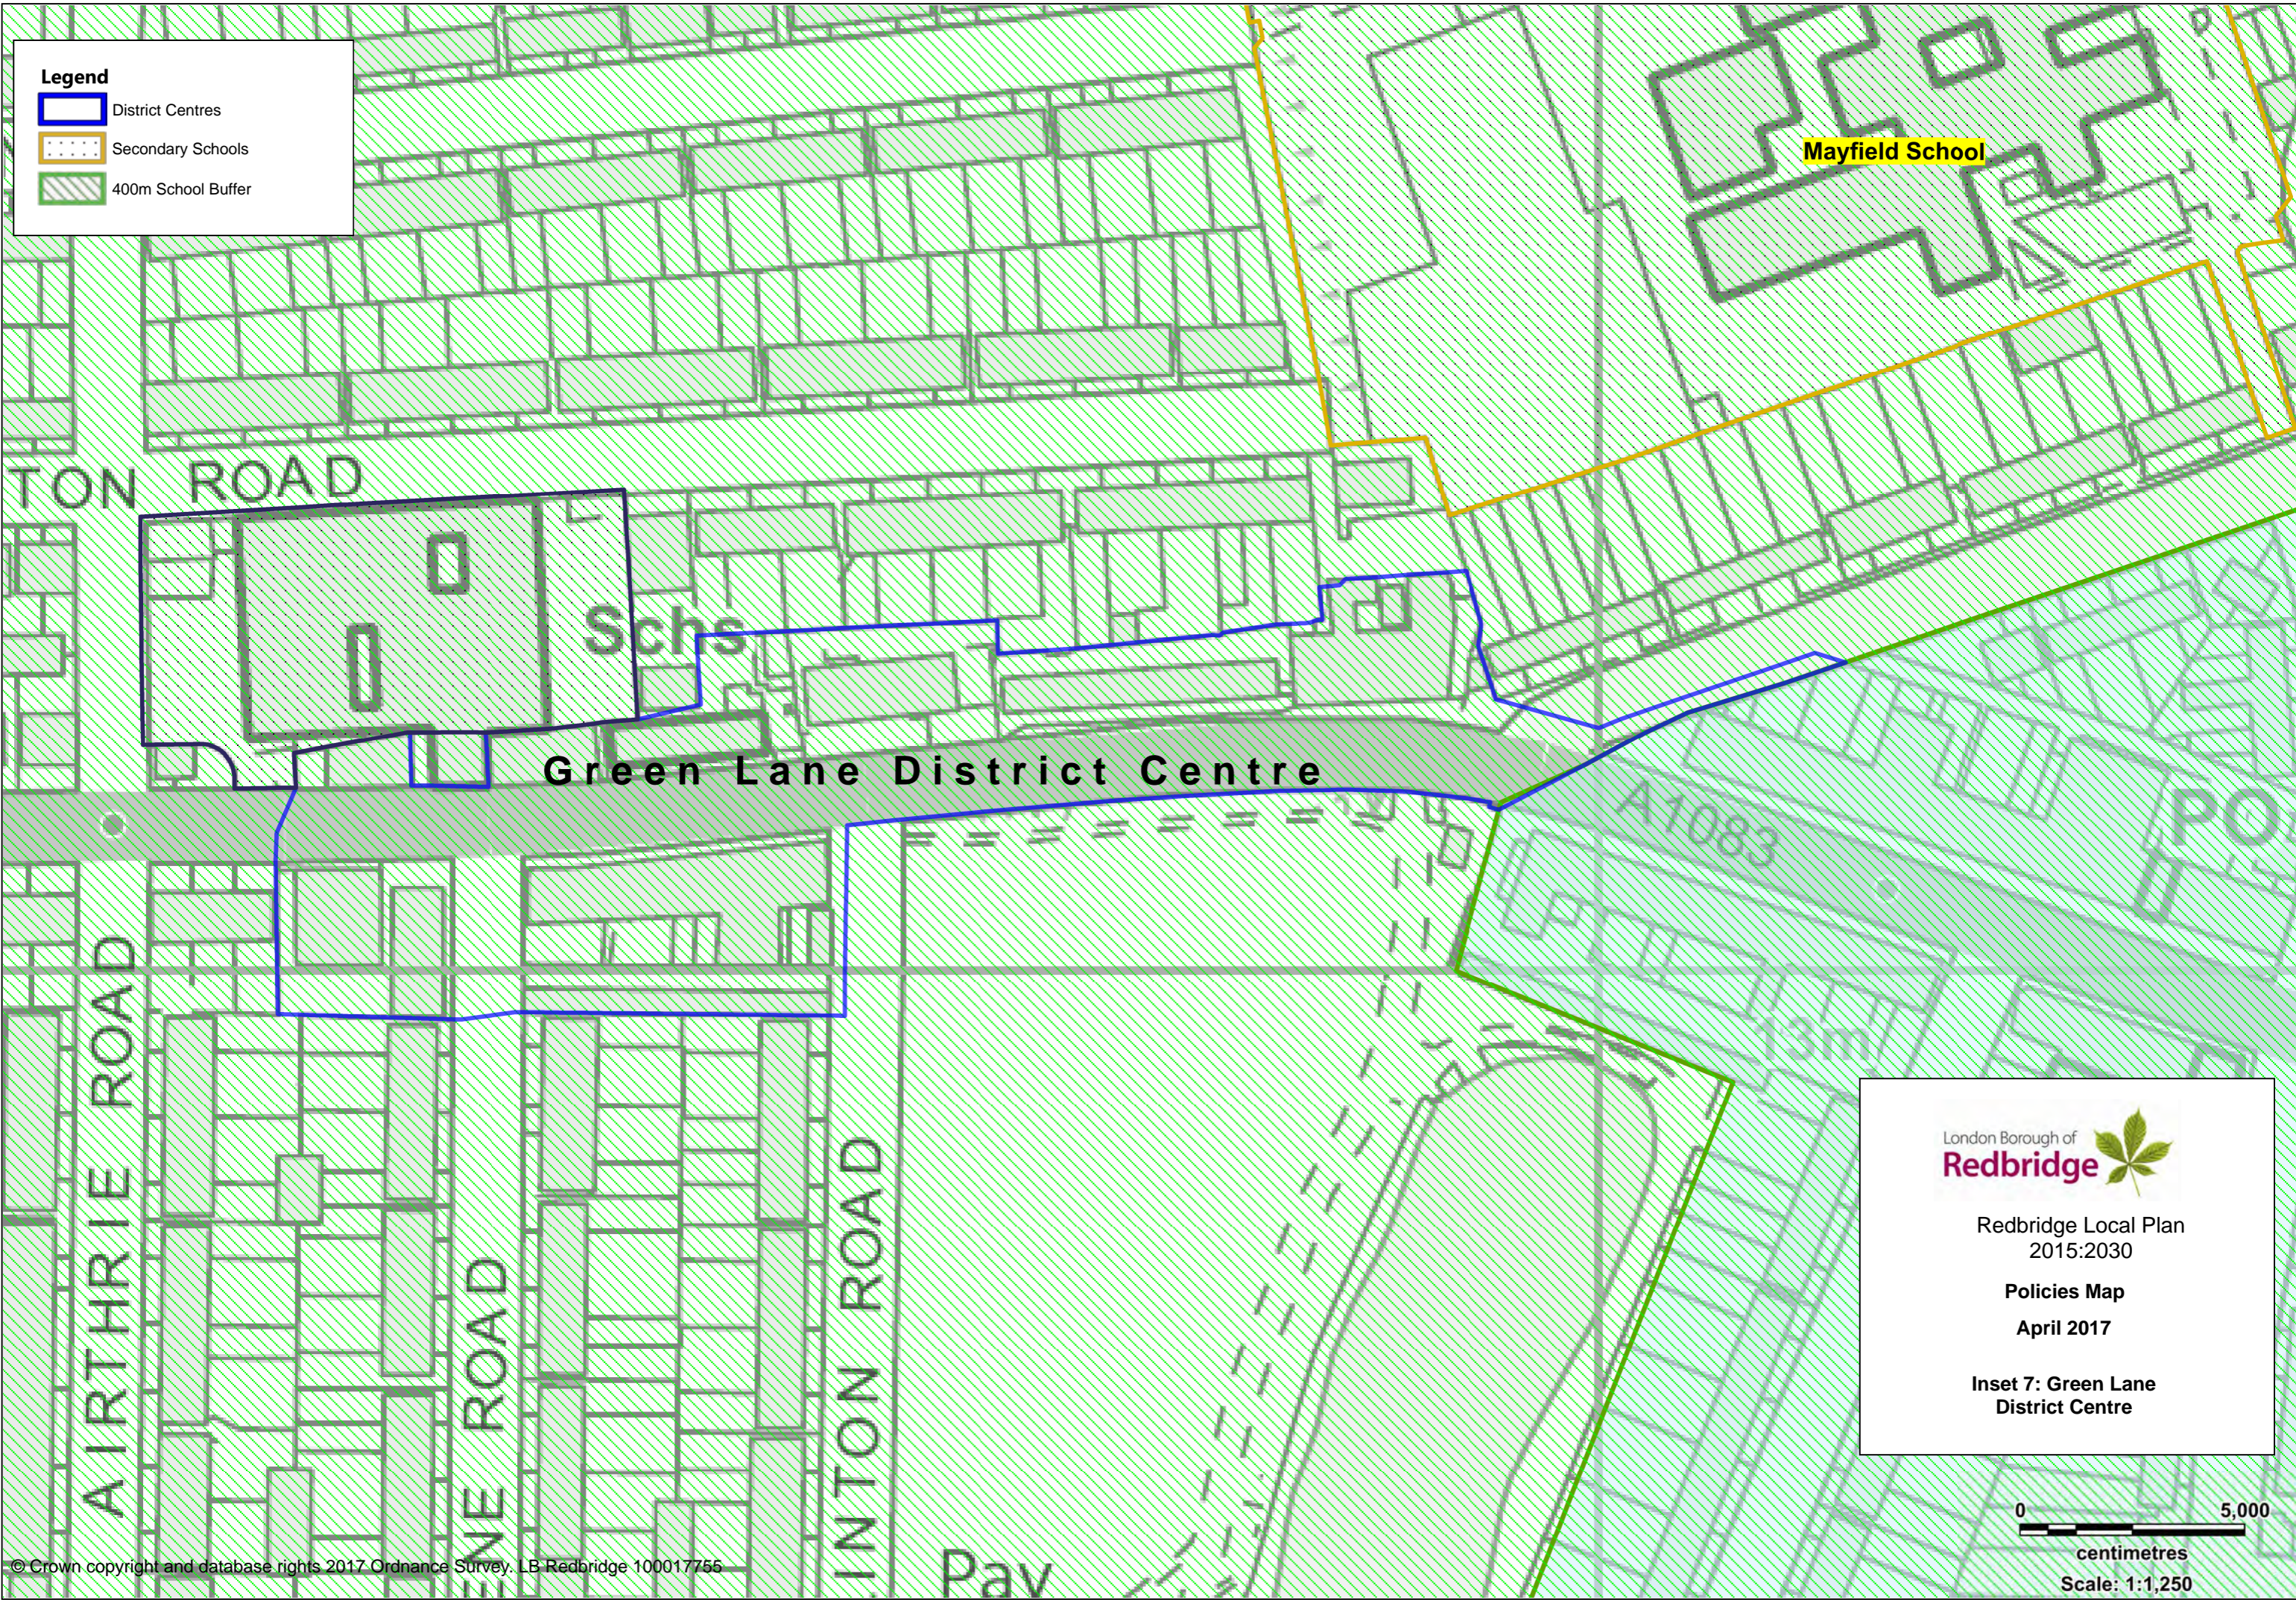

Legend

-  District Centres
-  Secondary Schools
-  400m School Buffer

London Borough of
Redbridge 

Redbridge Local Plan
2015:2030

Policies Map
April 2017

**Inset 7: Green Lane
District Centre**

Scale: 1:1,250