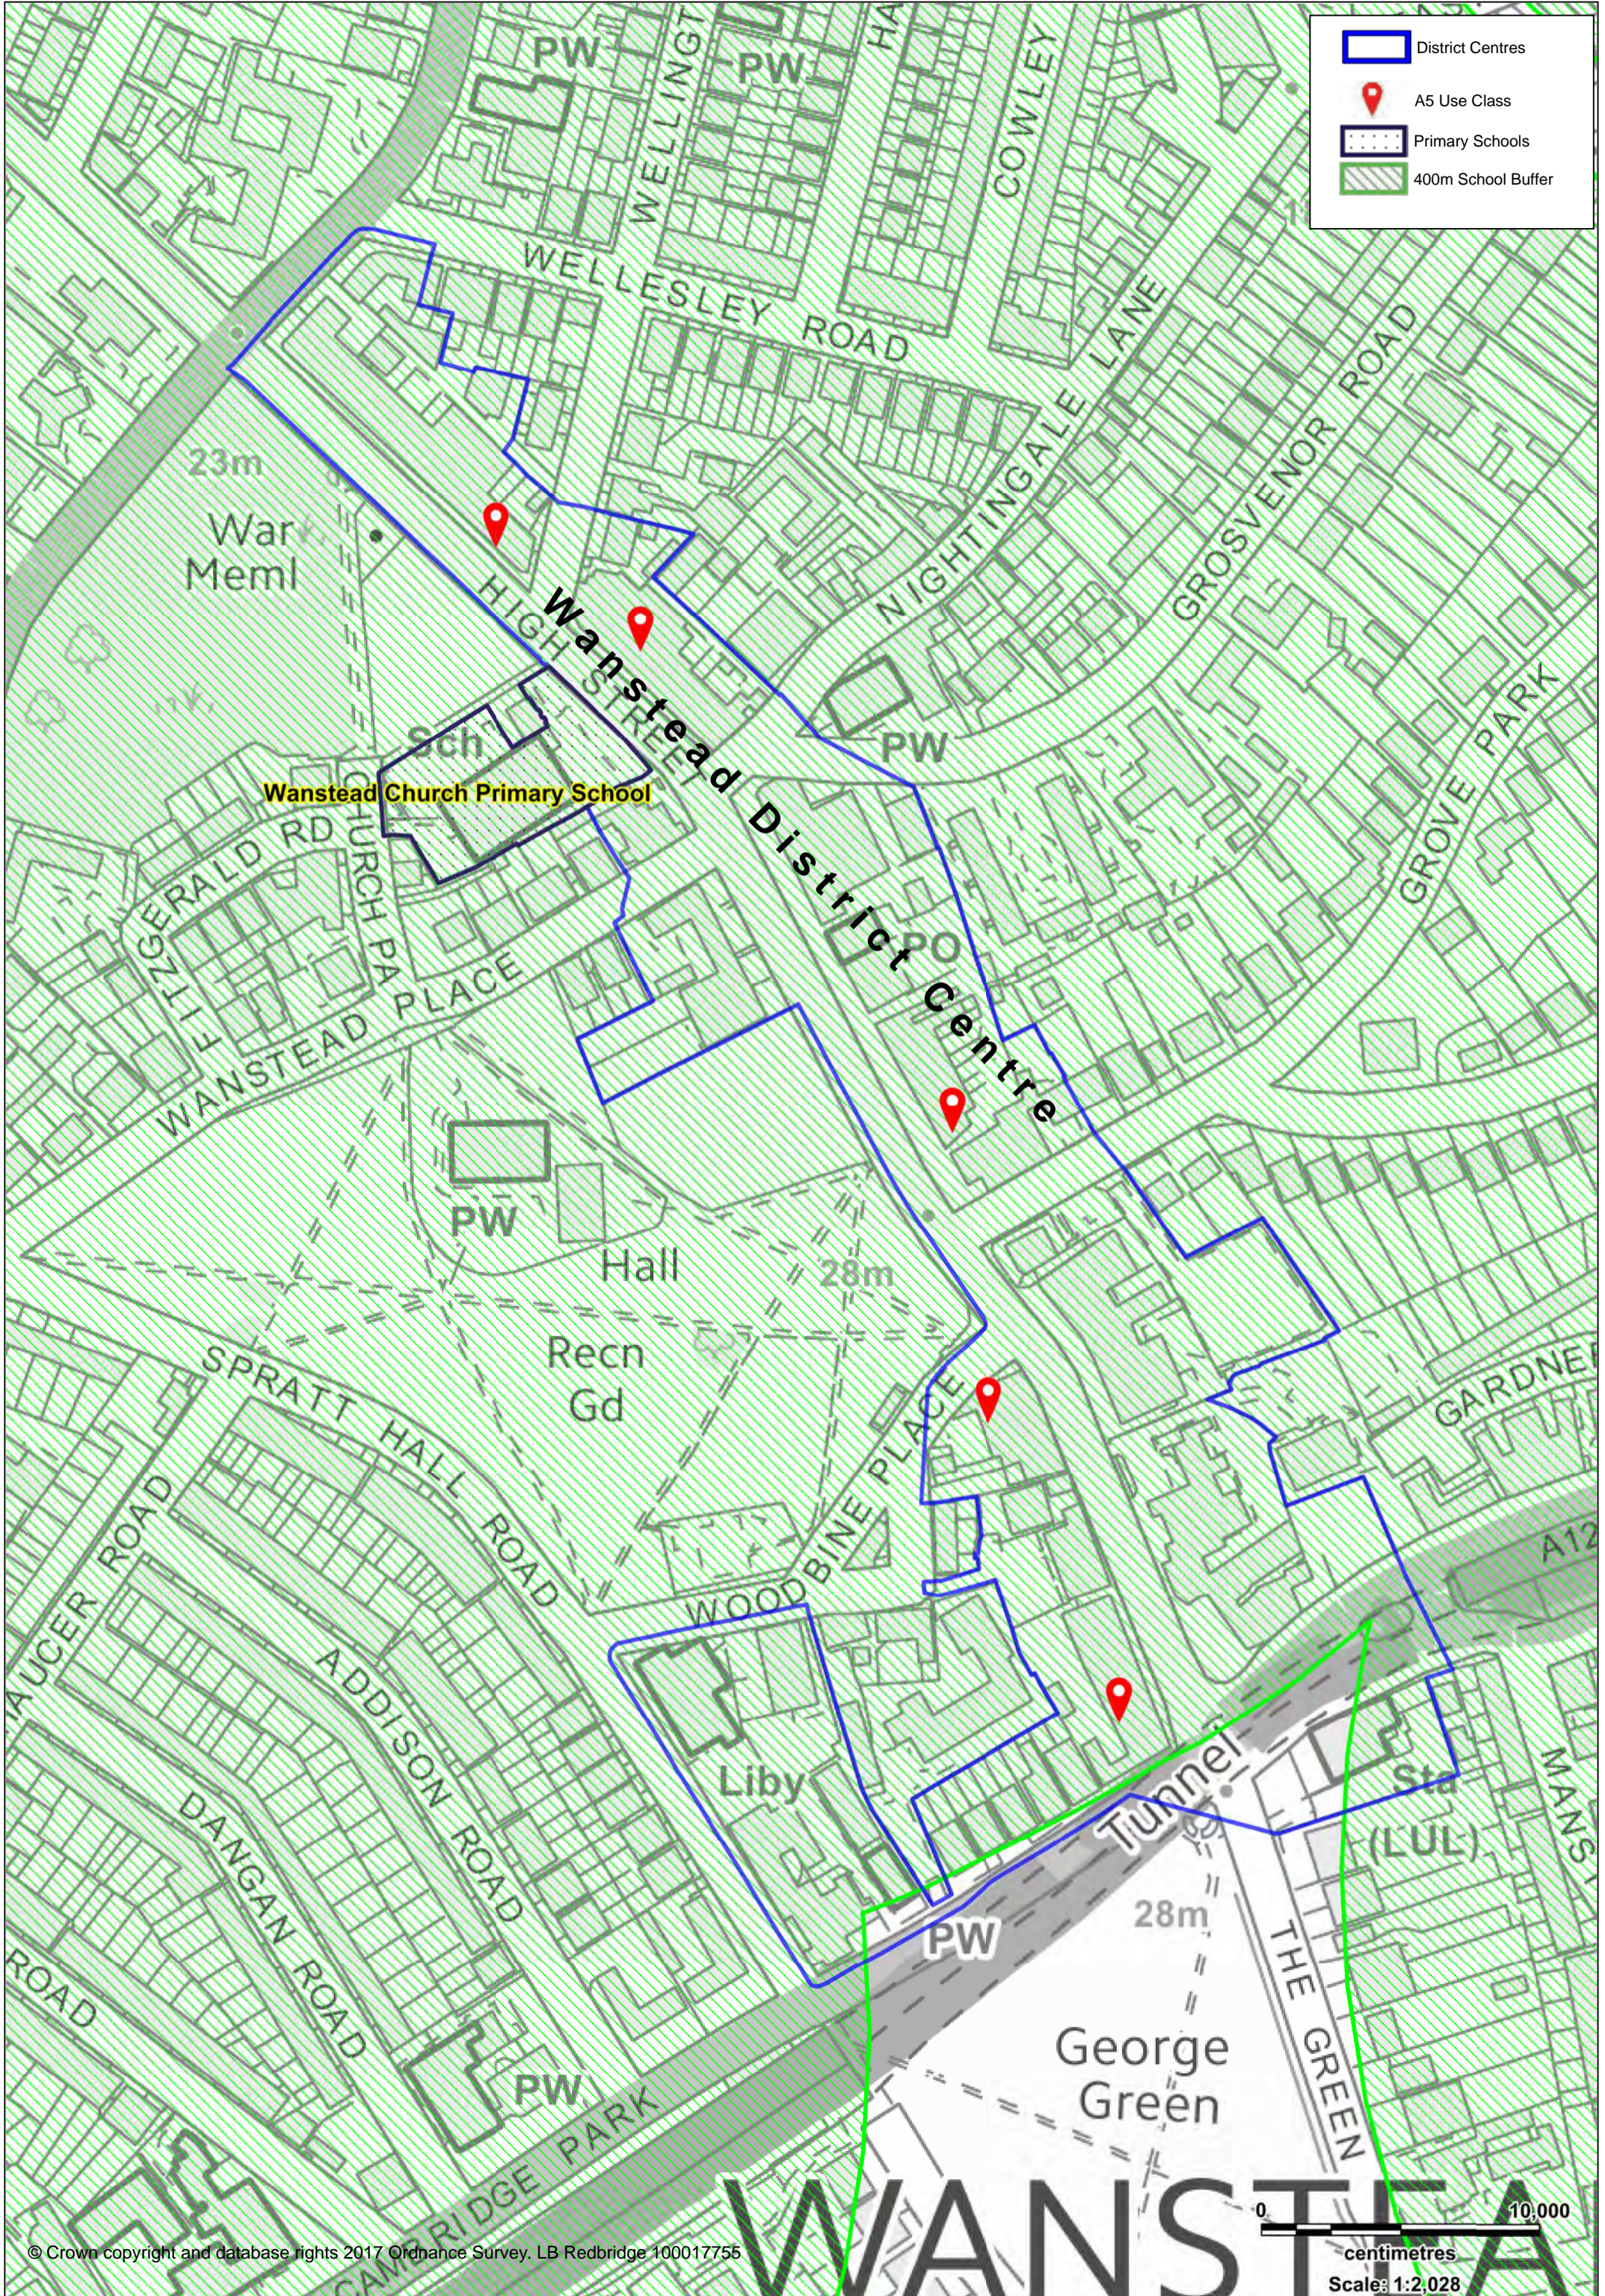

WESTMINSTER GARDENS

WAVERLEY GARDENS

SANDRINGHAM GARDENS

BARON GARDENS

TOLLESBURY GDNS

CRAVEN GARDENS

HEYBRIDGE DRIVE

Barkingside cemetery

Pav

Pol Sta

Barkingside Recreation Ground

Court

The Village Home

Superstore

Fullwood Primary School

-  District Centres
-  A5 Use Class
-  Primary Schools
-  400m School Buffer