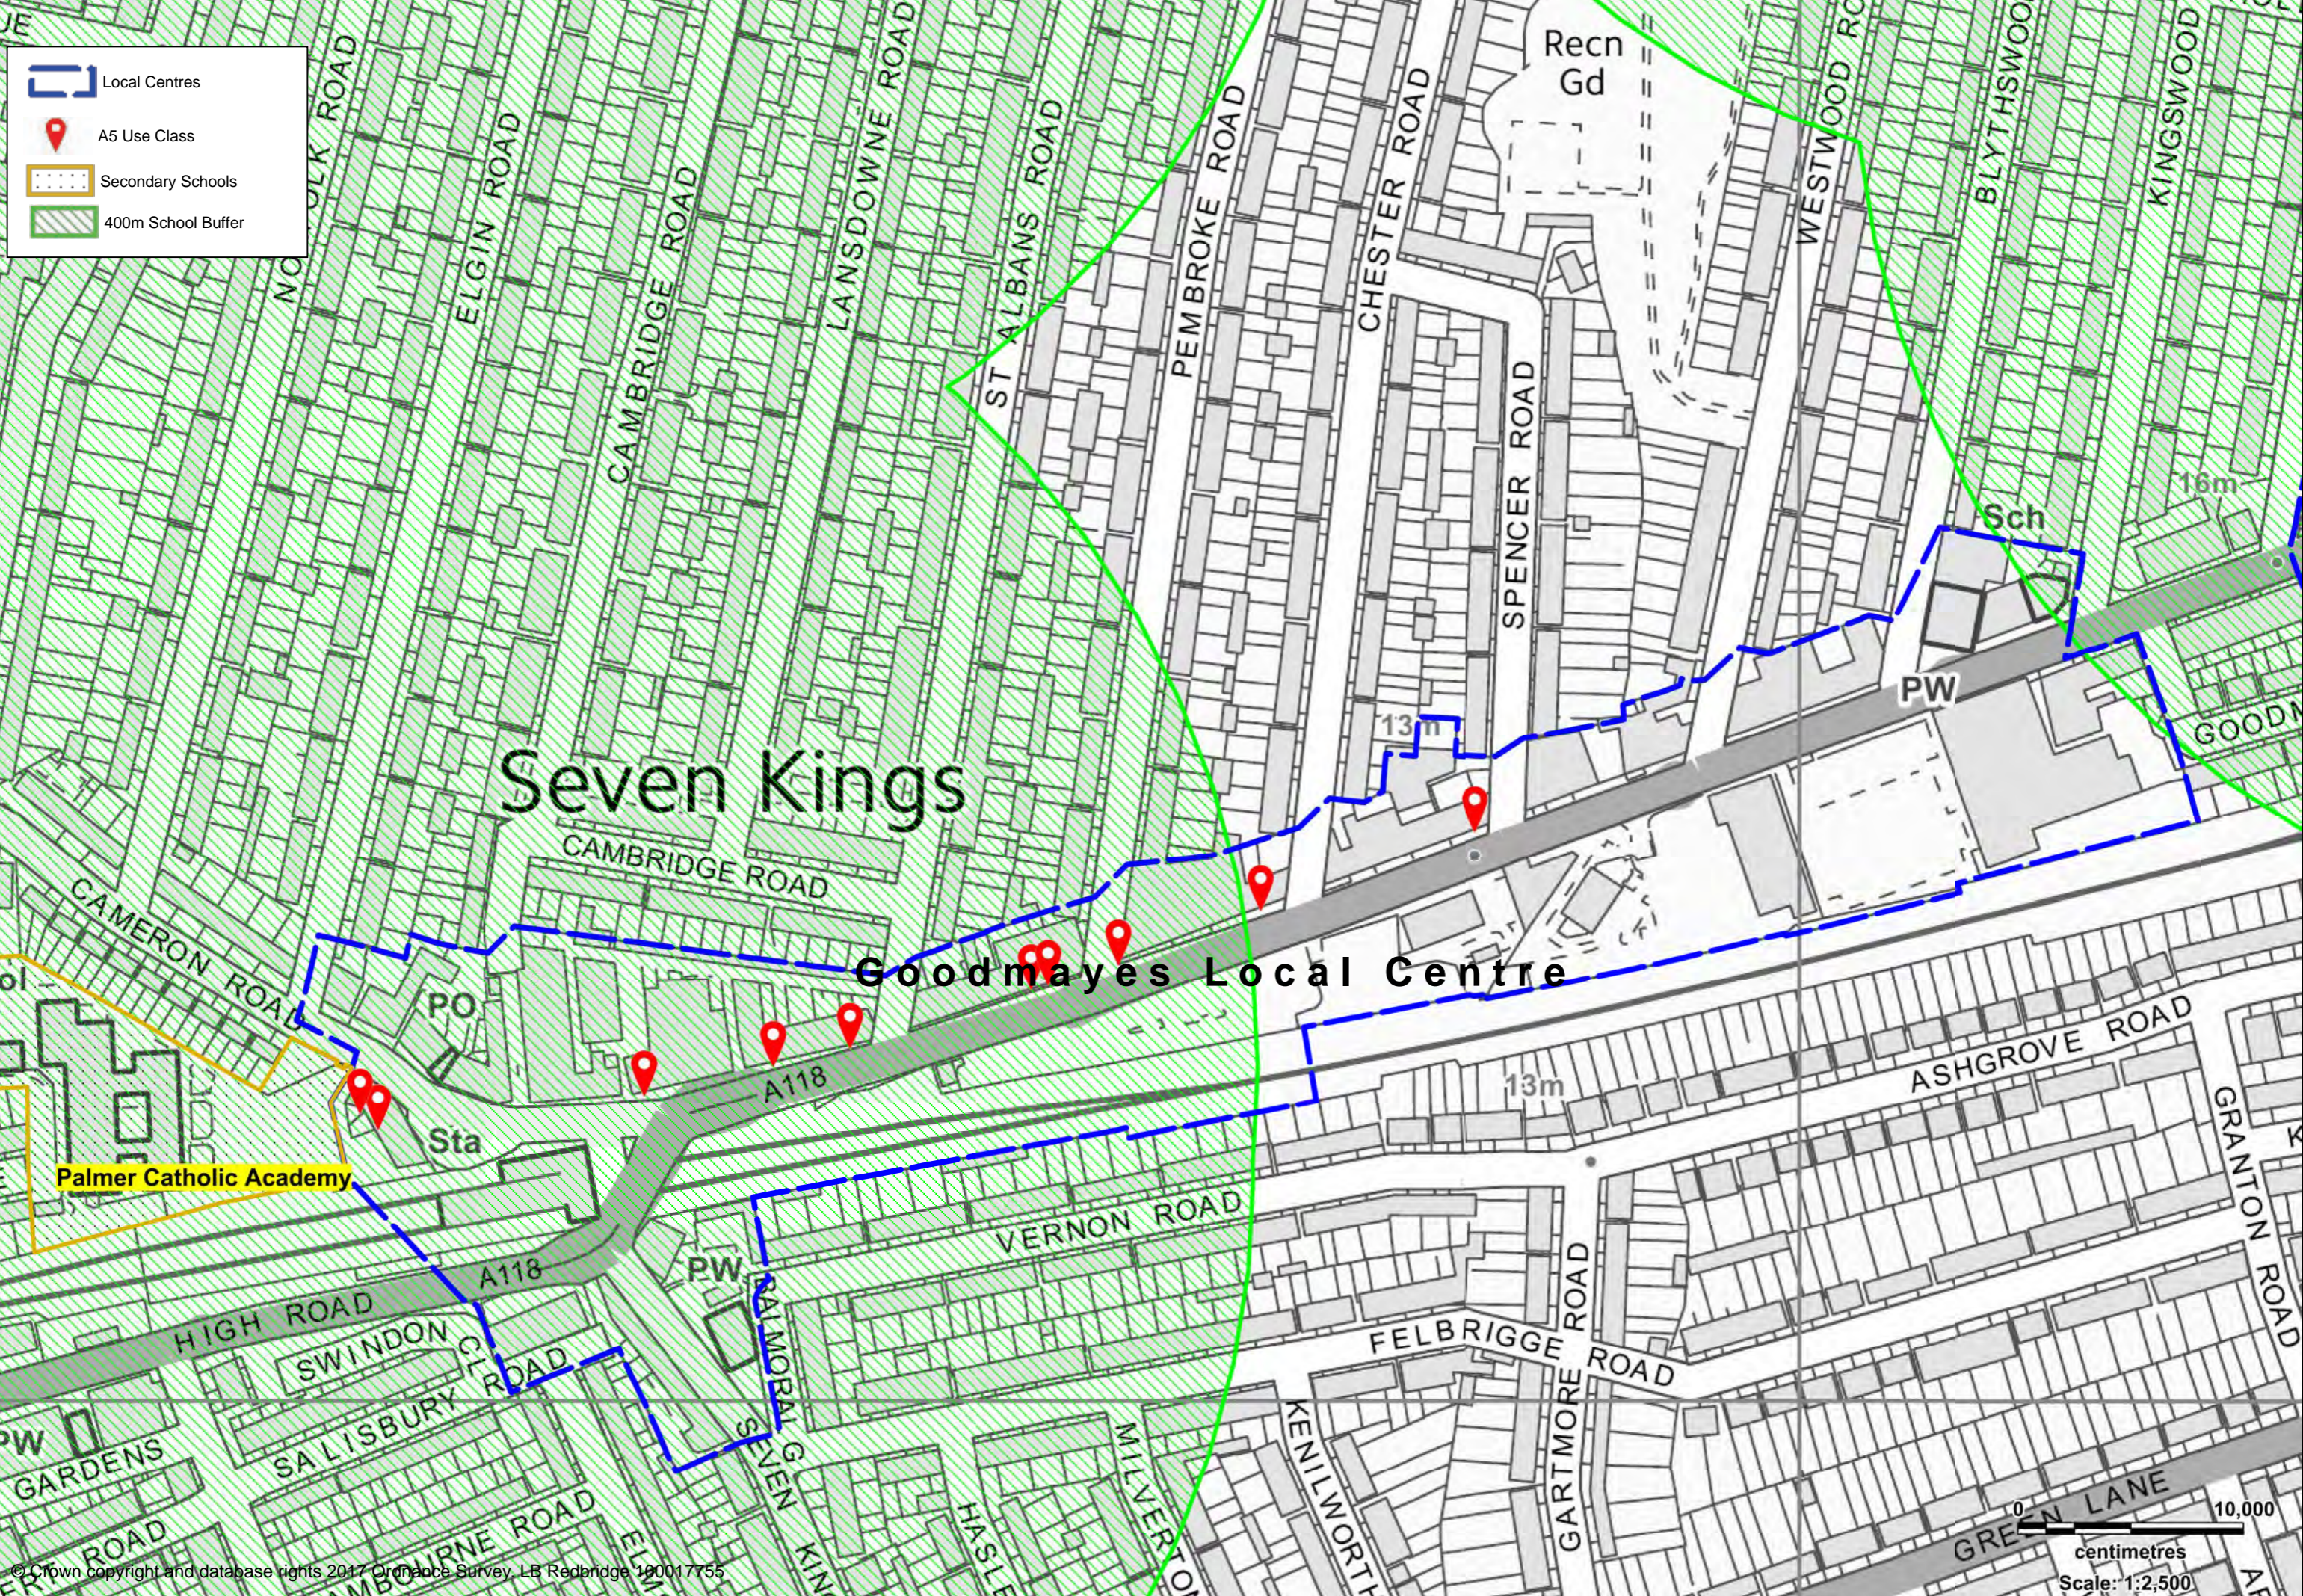

- Local Centres
- A5 Use Class
- Secondary Schools
- 400m School Buffer

Seven Kings

Goodmayes Local Centre

Palmer Catholic Academy