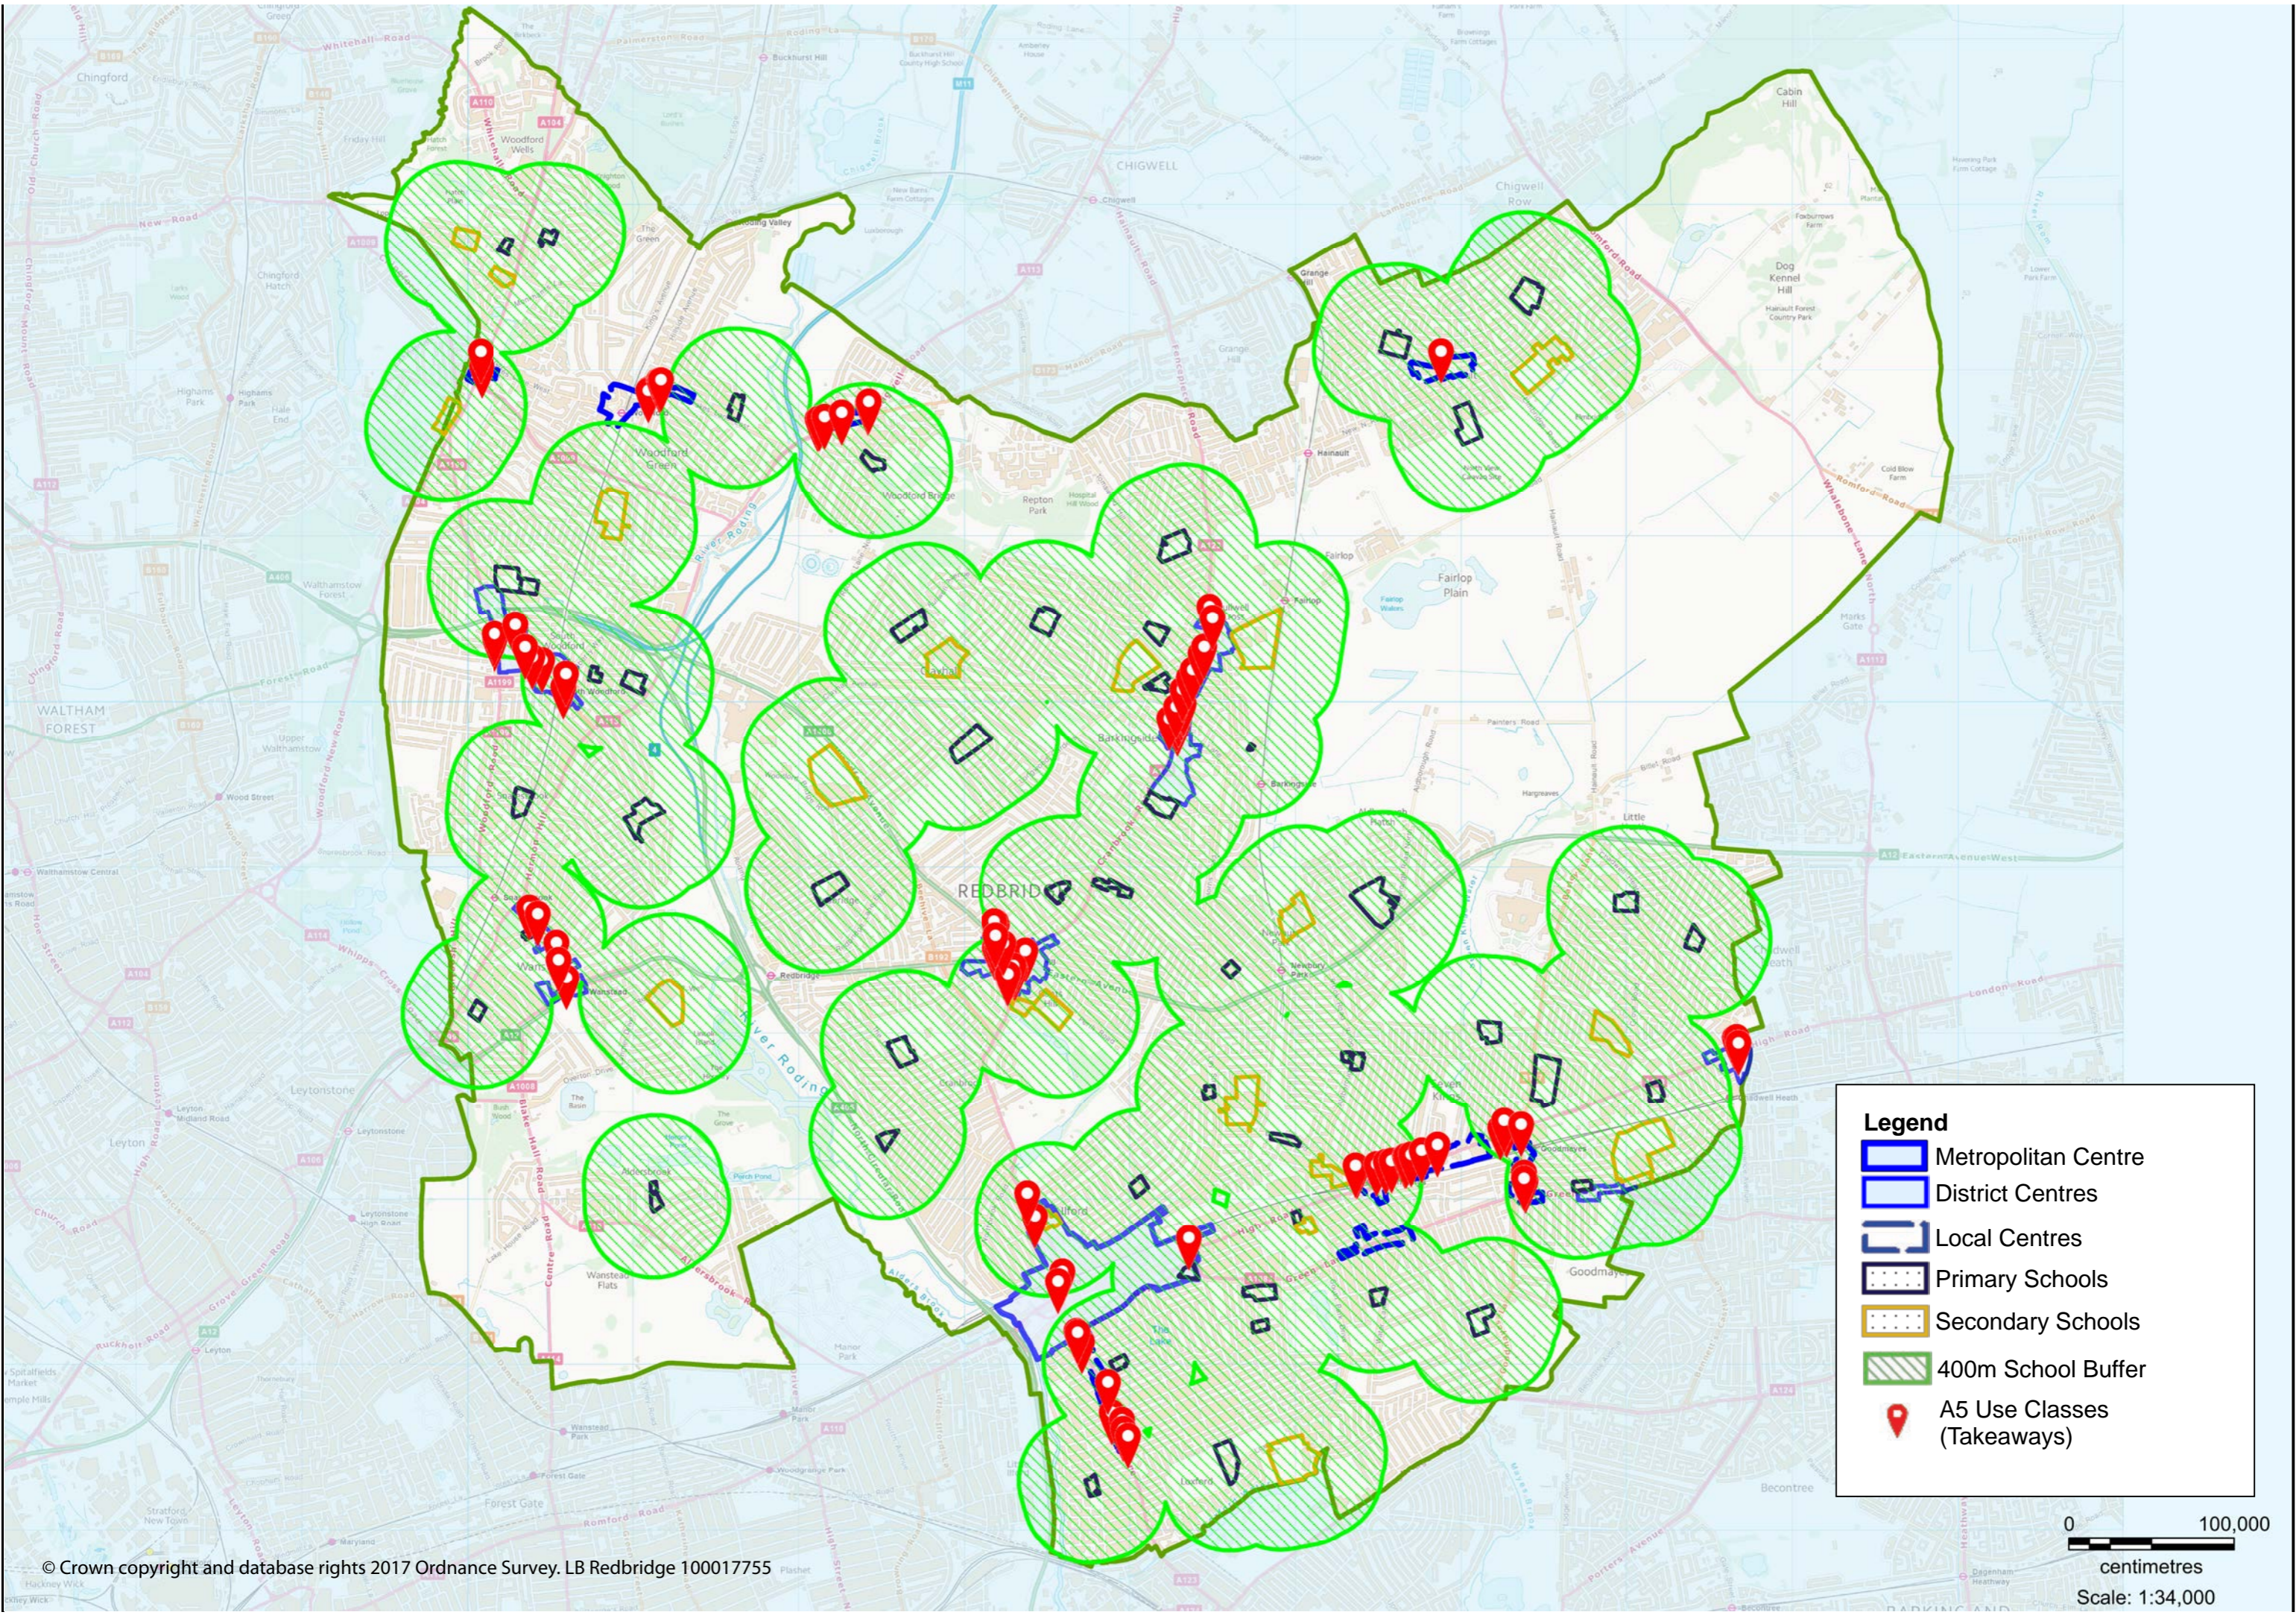

Legend

-  Metropolitan Centre
-  District Centres
-  Local Centres
-  Primary Schools
-  Secondary Schools
-  400m School Buffer

Legend

-  Metropolitan Centre
-  District Centres
-  Local Centres
-  Primary Schools
-  Secondary Schools
-  400m School Buffer
-  A5 Use Classes (Takeaways)

WESTMINSTER GARDENS

WAVERLEY GARDENS

SANDRINGHAM GARDENS

BARON GARDENS

TOLLESBURY GDNS

CRAVEN GARDENS

HEYBRIDGE DRIVE

Barkingside cemetery

Pav

Pol Sta

Barkingside Recreation Ground

Court

The Village Home

Superstore

Fullwood Primary School

-  District Centres
-  A5 Use Class
-  Primary Schools
-  400m School Buffer