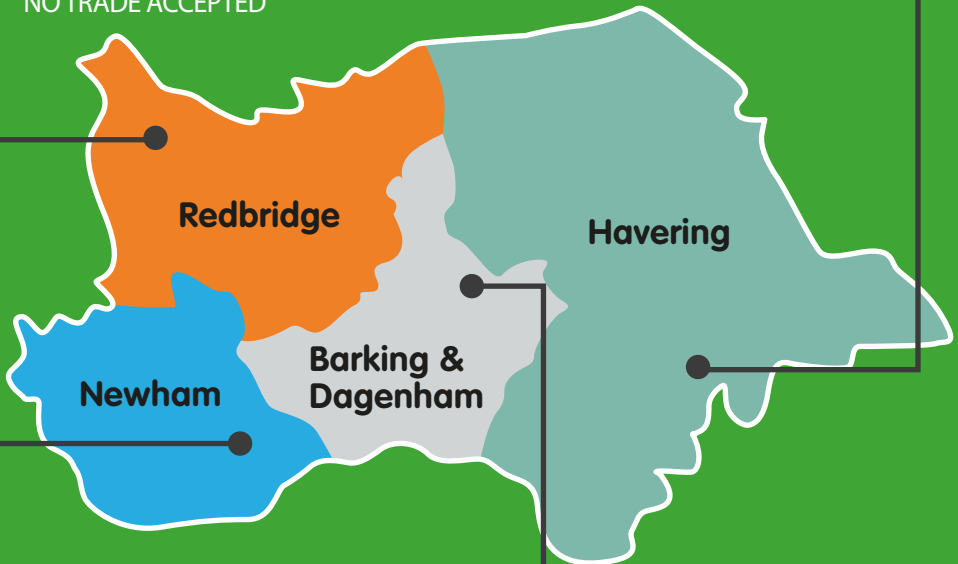

Jenkins Lane RRC

Jenkins Lane, Newham,
Essex IG11 0AD

Opening hours:

7.30am - 5.45pm, daily

Frizlands Lane RRC

Rainham Road North,
Dagenham, Essex RM10 7HX

Opening hours:

7.30am - 4.30pm, Monday to Friday

7.30am - 4pm, Saturday

8am - 4pm, Sunday

Trade waste:

7.30am - 4pm, Monday to Sunday

For bank holiday opening hours, detailed maps or further information please contact Shanks East London on **0800 389 9918**
www.recycleforyourcommunity.com